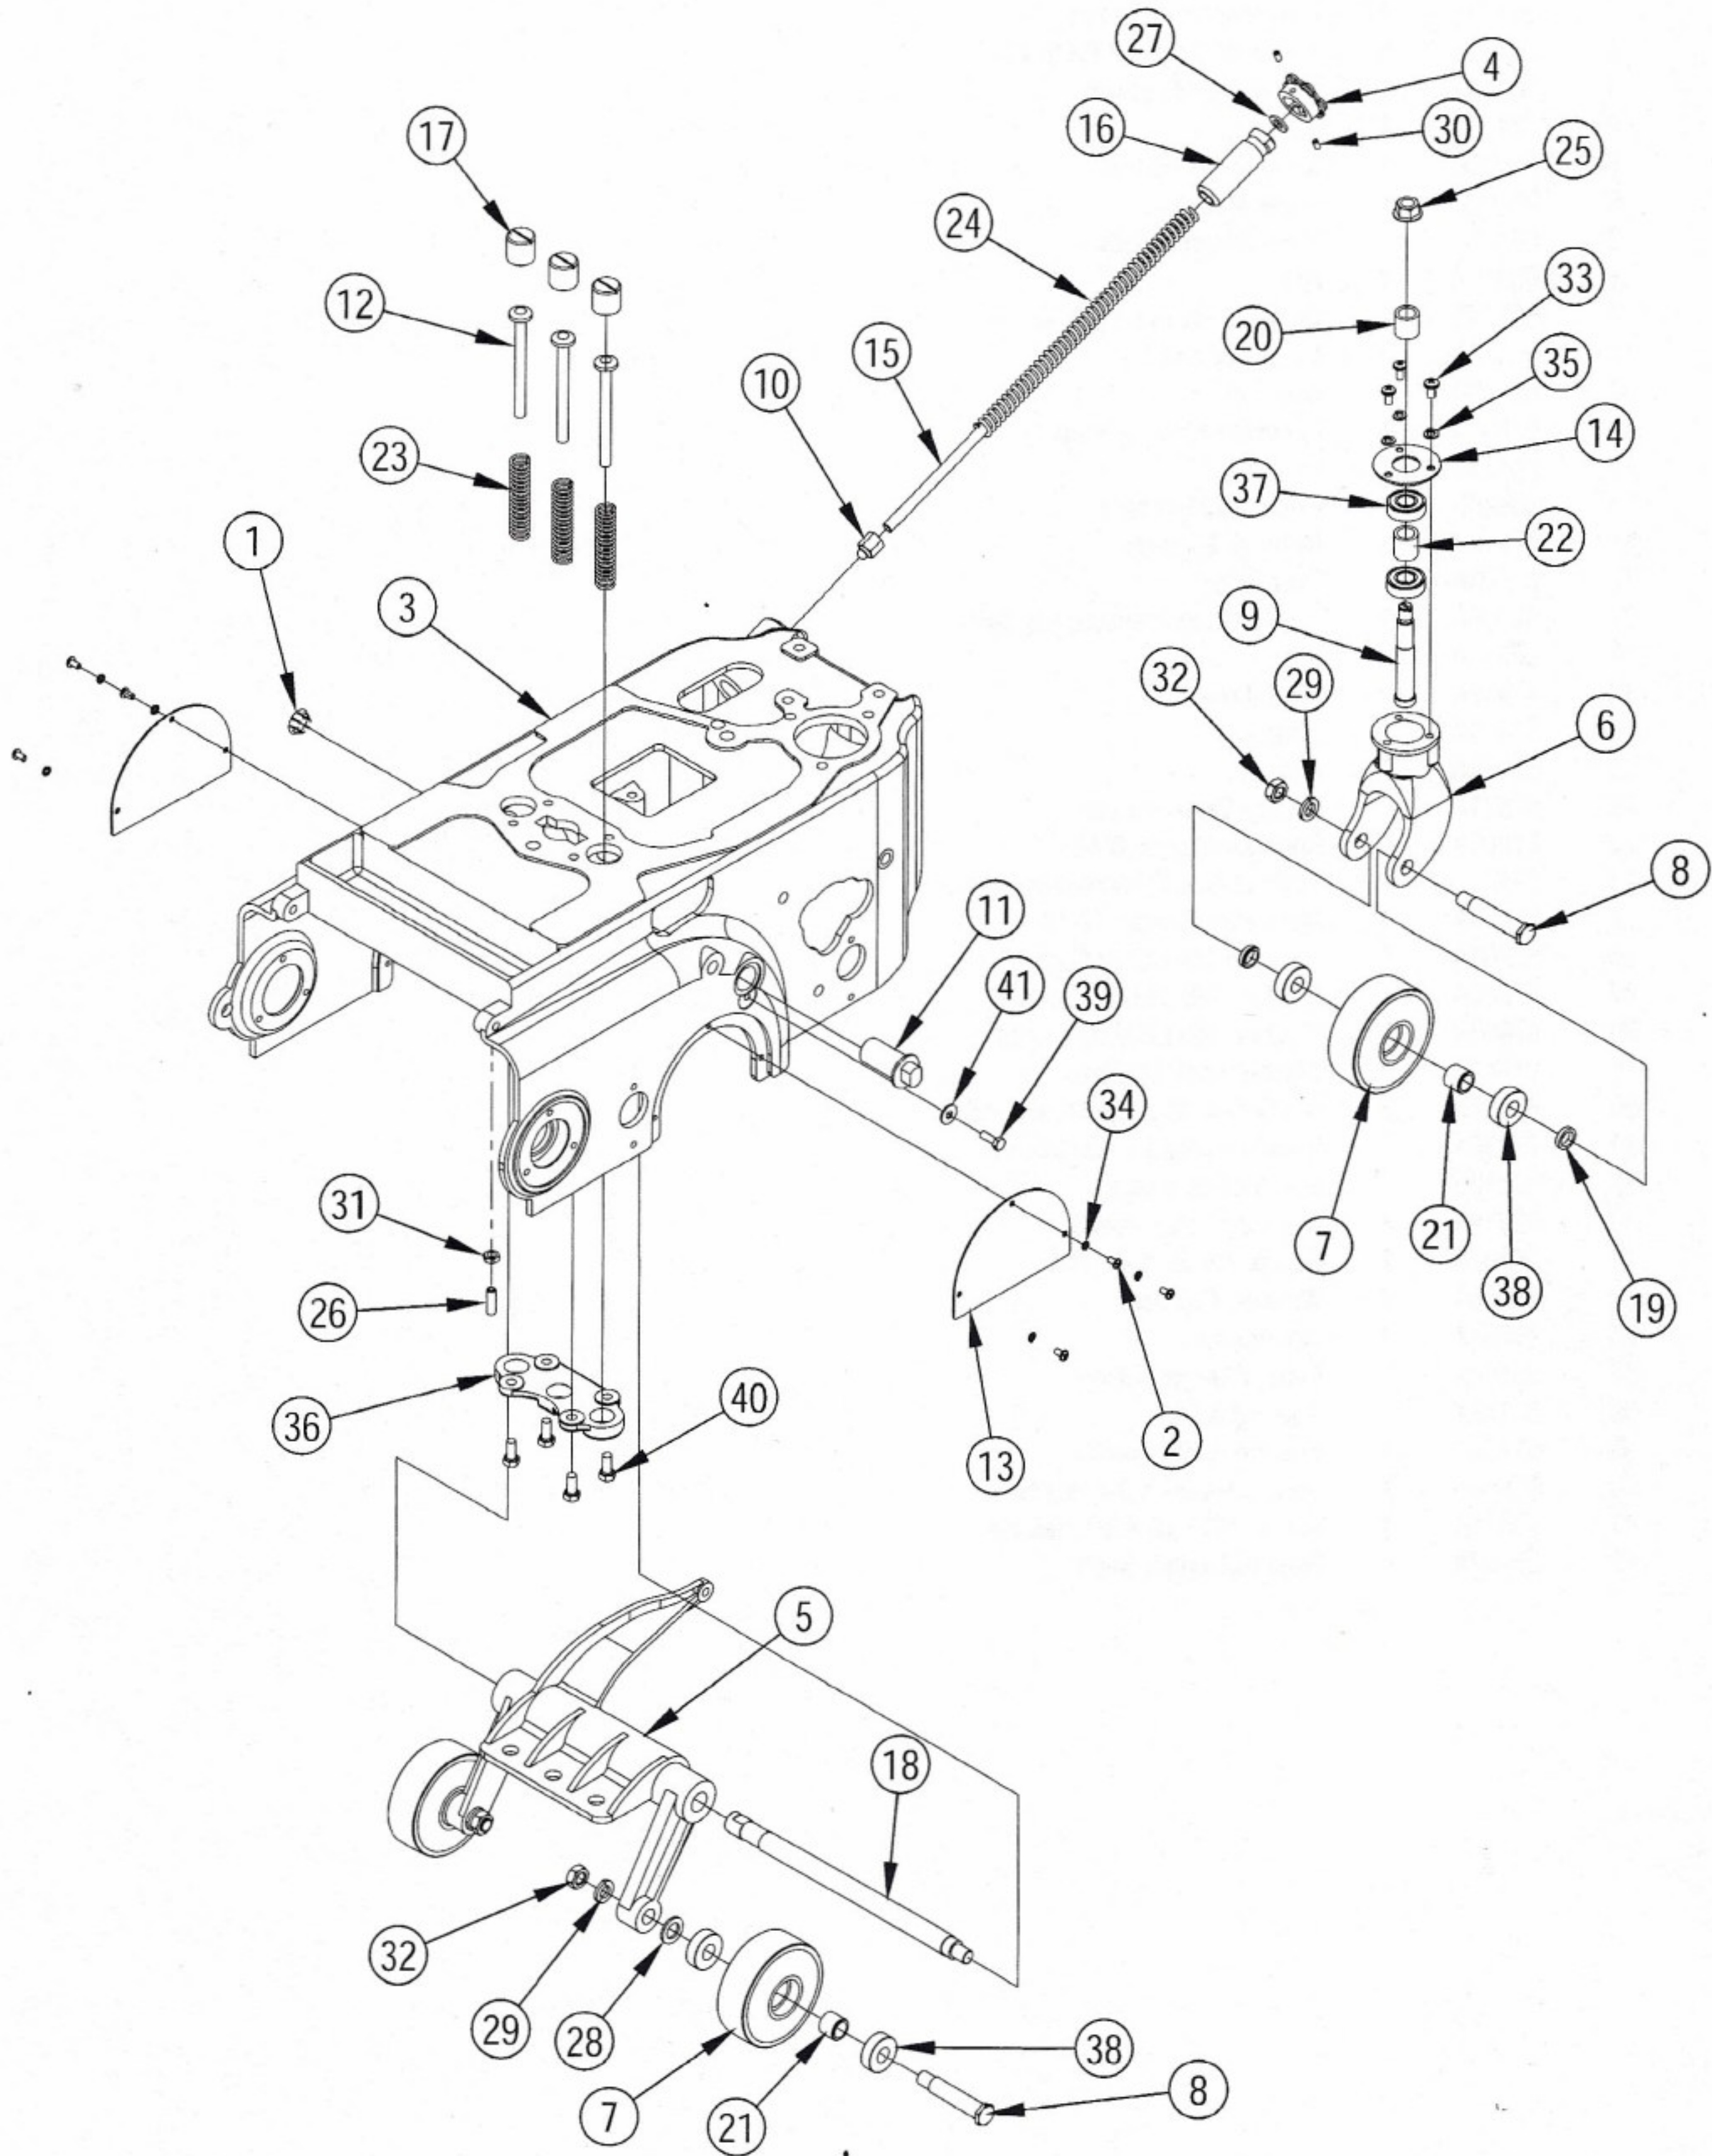

BASE ASSY [MODELS 07044C, 07049C]

BASE ASSY [MODELS 07044C, 07049C]

Item	Ref. No.	Qty	Description
1	501345	1	Plug Button 25/32 Fm
2	962015	6	Screw 10-24 X 3/8 Pn St Ph
3	23406A	1	Frame
4	25200C	1	Knob Hand - Black
5	25600A	1	Lever-Reach
6	29403C	1	Yoke Wheel - Black
7	59928A	3	Wheelsteel Am 8&12
8	60101A	3	Axle
9	60715B	1	Boltpivotamerican 8 & 12
10	62000A	1	Nut-End
11	62801A	1	Eccentric-Control Shaft
12	66123A	3	Plunger
13	66628C	2	Cover Truck Wheel
14	66913A	1	Retainer Bearing
15	67109A	1	Rod-Pilot
16	67309A	1	Screw Drum Pressure Adj. Ame
17	67315A	3	Scr
18	67416A	1	Shaft-Lever
19	67810A	2	Spacer
20	67814A	1	Spacer
21	67817A	3	Spacer
22	67821A	1	Spacer Drum Sander
23	67906A	3	Spring American 8/12
24	67907A	1	Spring Drum Pressure America
25	81209A	1	Nut Large Flange 1/2-13
26	86201A	1	Scr 5/16-18x1 St St Cup Pt
27	87000A	1	Washer .39x.75x.09 Flat St
28	87003A	2	Washer .59x1.00x.09 Flat St
29	87101A	3	Washer Lock 1/2 Nom
30	88502A	2	Set Screw-10-24x3/8 Cone Point
31	920160	1	Nut, 5/16 Jam Hex
32	920196	3	Nut 1/2-13 Hex Jam
33	962823	3	Screw, 1/4-20 X 1/2 P.H.
34	980650	6	Washer, #10 Lock
35	980657	3	Washer, Lock 1/4
36	26502A	1	Plate, Plunger Spring
37	51112A	2	Bearing 6202
38	51225A	6	Bearing Ball 6202 2rs
39	85806A	1	Screw, 1/4-20 X 3/4 Hex Sz
40	85811A	4	Screw, 5/16-18 X 3/4 Hex Hd
41	87007A	1	Washer Control Shaft