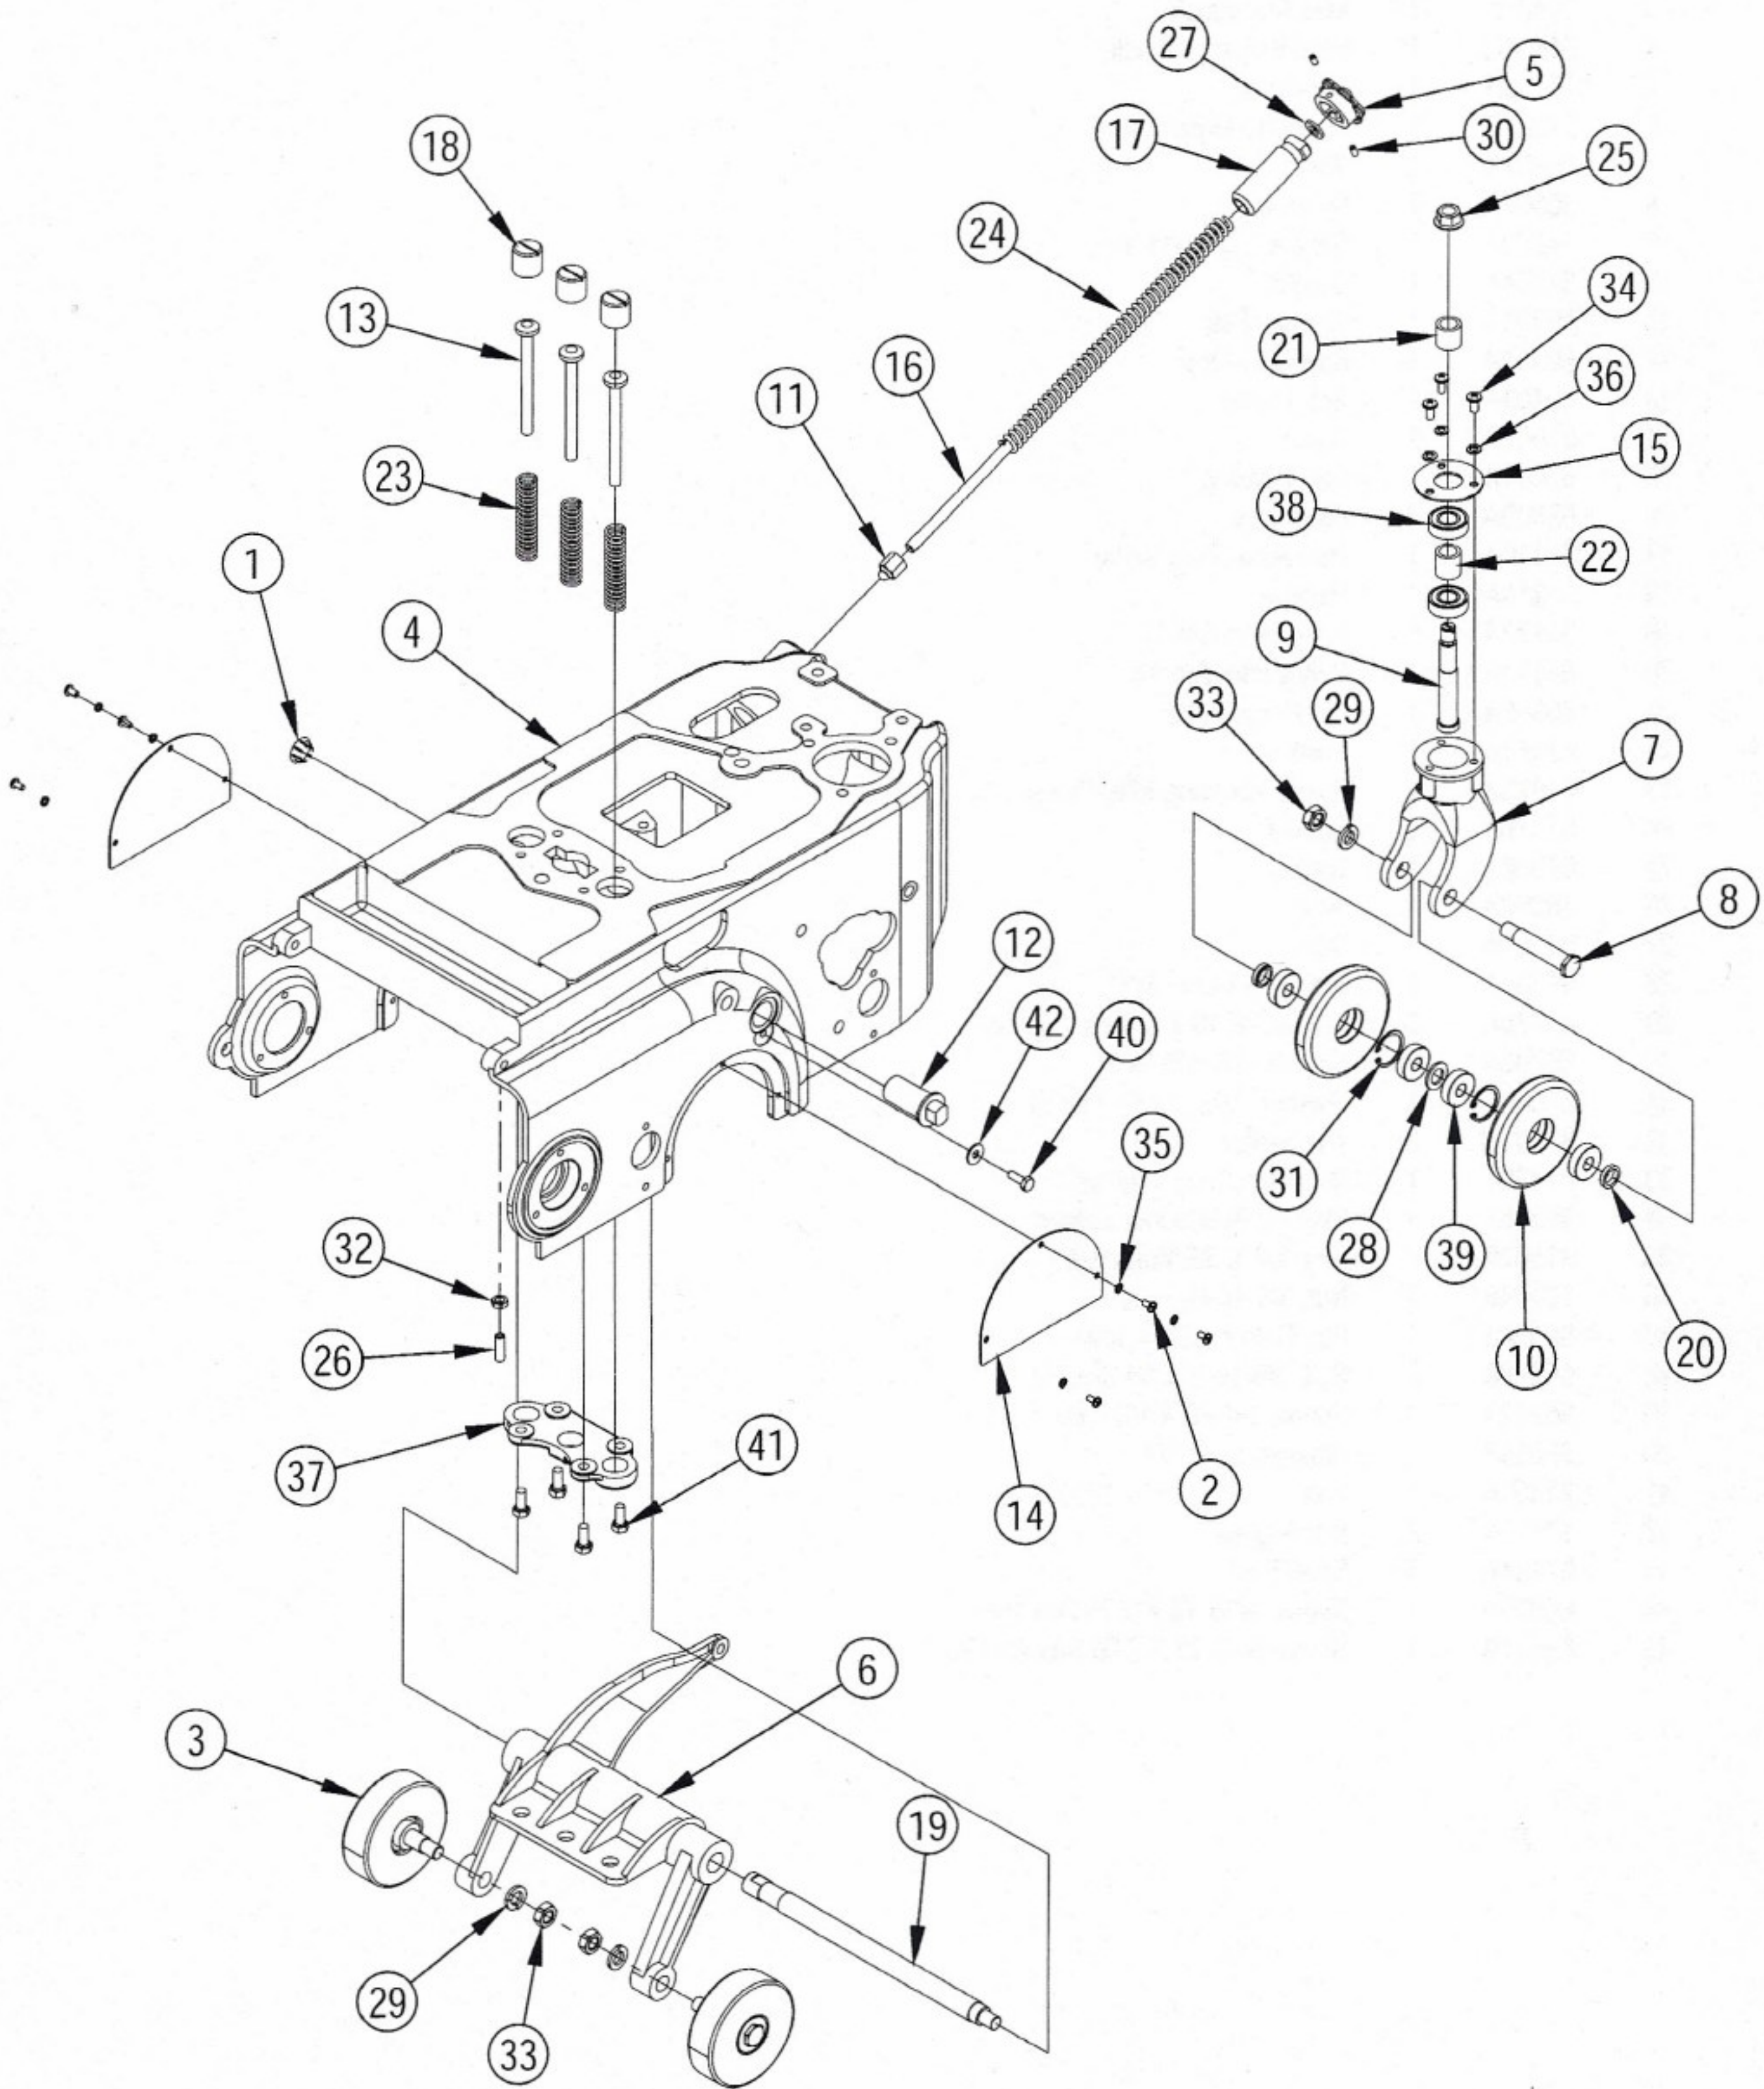

BASE ASSY [MODELS 07001A, 07108A, 07109A, 07120A]

BASE ASSY [MODELS 07001A, 07108A, 07109A, 07120A]

Item	Ref. No.	Qty	Description
1	501345	1	Plug Button 25/32 Fm
2	962015	6	Screw 10-24 X 3/8 Pn St Ph
3	10243A	2	Wheel Asm Urethane
4	23406A	1	Frame
5	25200C	1	Knob Hand - Black
6	25600A	1	Lever-Reach
7	29403C	1	Yoke Wheel - Black
8	60101A	1	Axle
9	60715B	1	Boltpivotamerican 8 & 12
10	61333A	2	Caster Wheel 4
11	62000A	1	Nut-End
12	62801A	1	Eccentric-Control Shaft
13	66123A	3	Plunger
14	66628C	2	Cover Truck Wheel
15	66913A	1	Retainer Bearing
16	67109A	1	Rod-Pilot
17	67309A	1	Screw Drum Pressure Adj. Ame
18	67315A	3	Scr
19	67416A	1	Shaft-Lever
20	67810A	2	Spacer
21	67814A	1	Spacer
22	67821A	1	Spacer Drum Sander
23	67906A	3	Spring American 8/12
24	67907A	1	Spring Drum Pressure America
25	81209A	1	Nut Large Flange 1/2-13
26	86201A	1	Scr 5/16-18x1 St St Cup Pt
27	87000A	1	Washer .39x.75x.09 Flat St
28	87003A	1	Washer .59x1.00x.09 Flat St
29	87101A	3	Washer Lock 1/2 Nom
30	88502A	2	Set Screw-10-24x3/8 Cone Point
31	747304	2	Rietaining Ring 1.250 Internal
32	920160	1	Nut, 5/16 Jam Hex
33	920196	3	Nut 1/2-13 Hex Jam
34	962823	3	Screw, 1/4-20 X 1/2 P.H.
35	980650	6	Washer, #10 Lock
36	980657	3	Washer, Lock 1/4
37	26502A	1	Plate, Plunger Spring
38	51112A	2	Bearing 6202
39	51226A	4	Bearing, 6202 Sealed
40	85806A	1	Screw, 1/4-20 X 3/4 Hex Sz
41	85811A	4	Screw, 5/16-18 X 3/4 Hex Hd
42	87007A	1	Washer Control Shaft