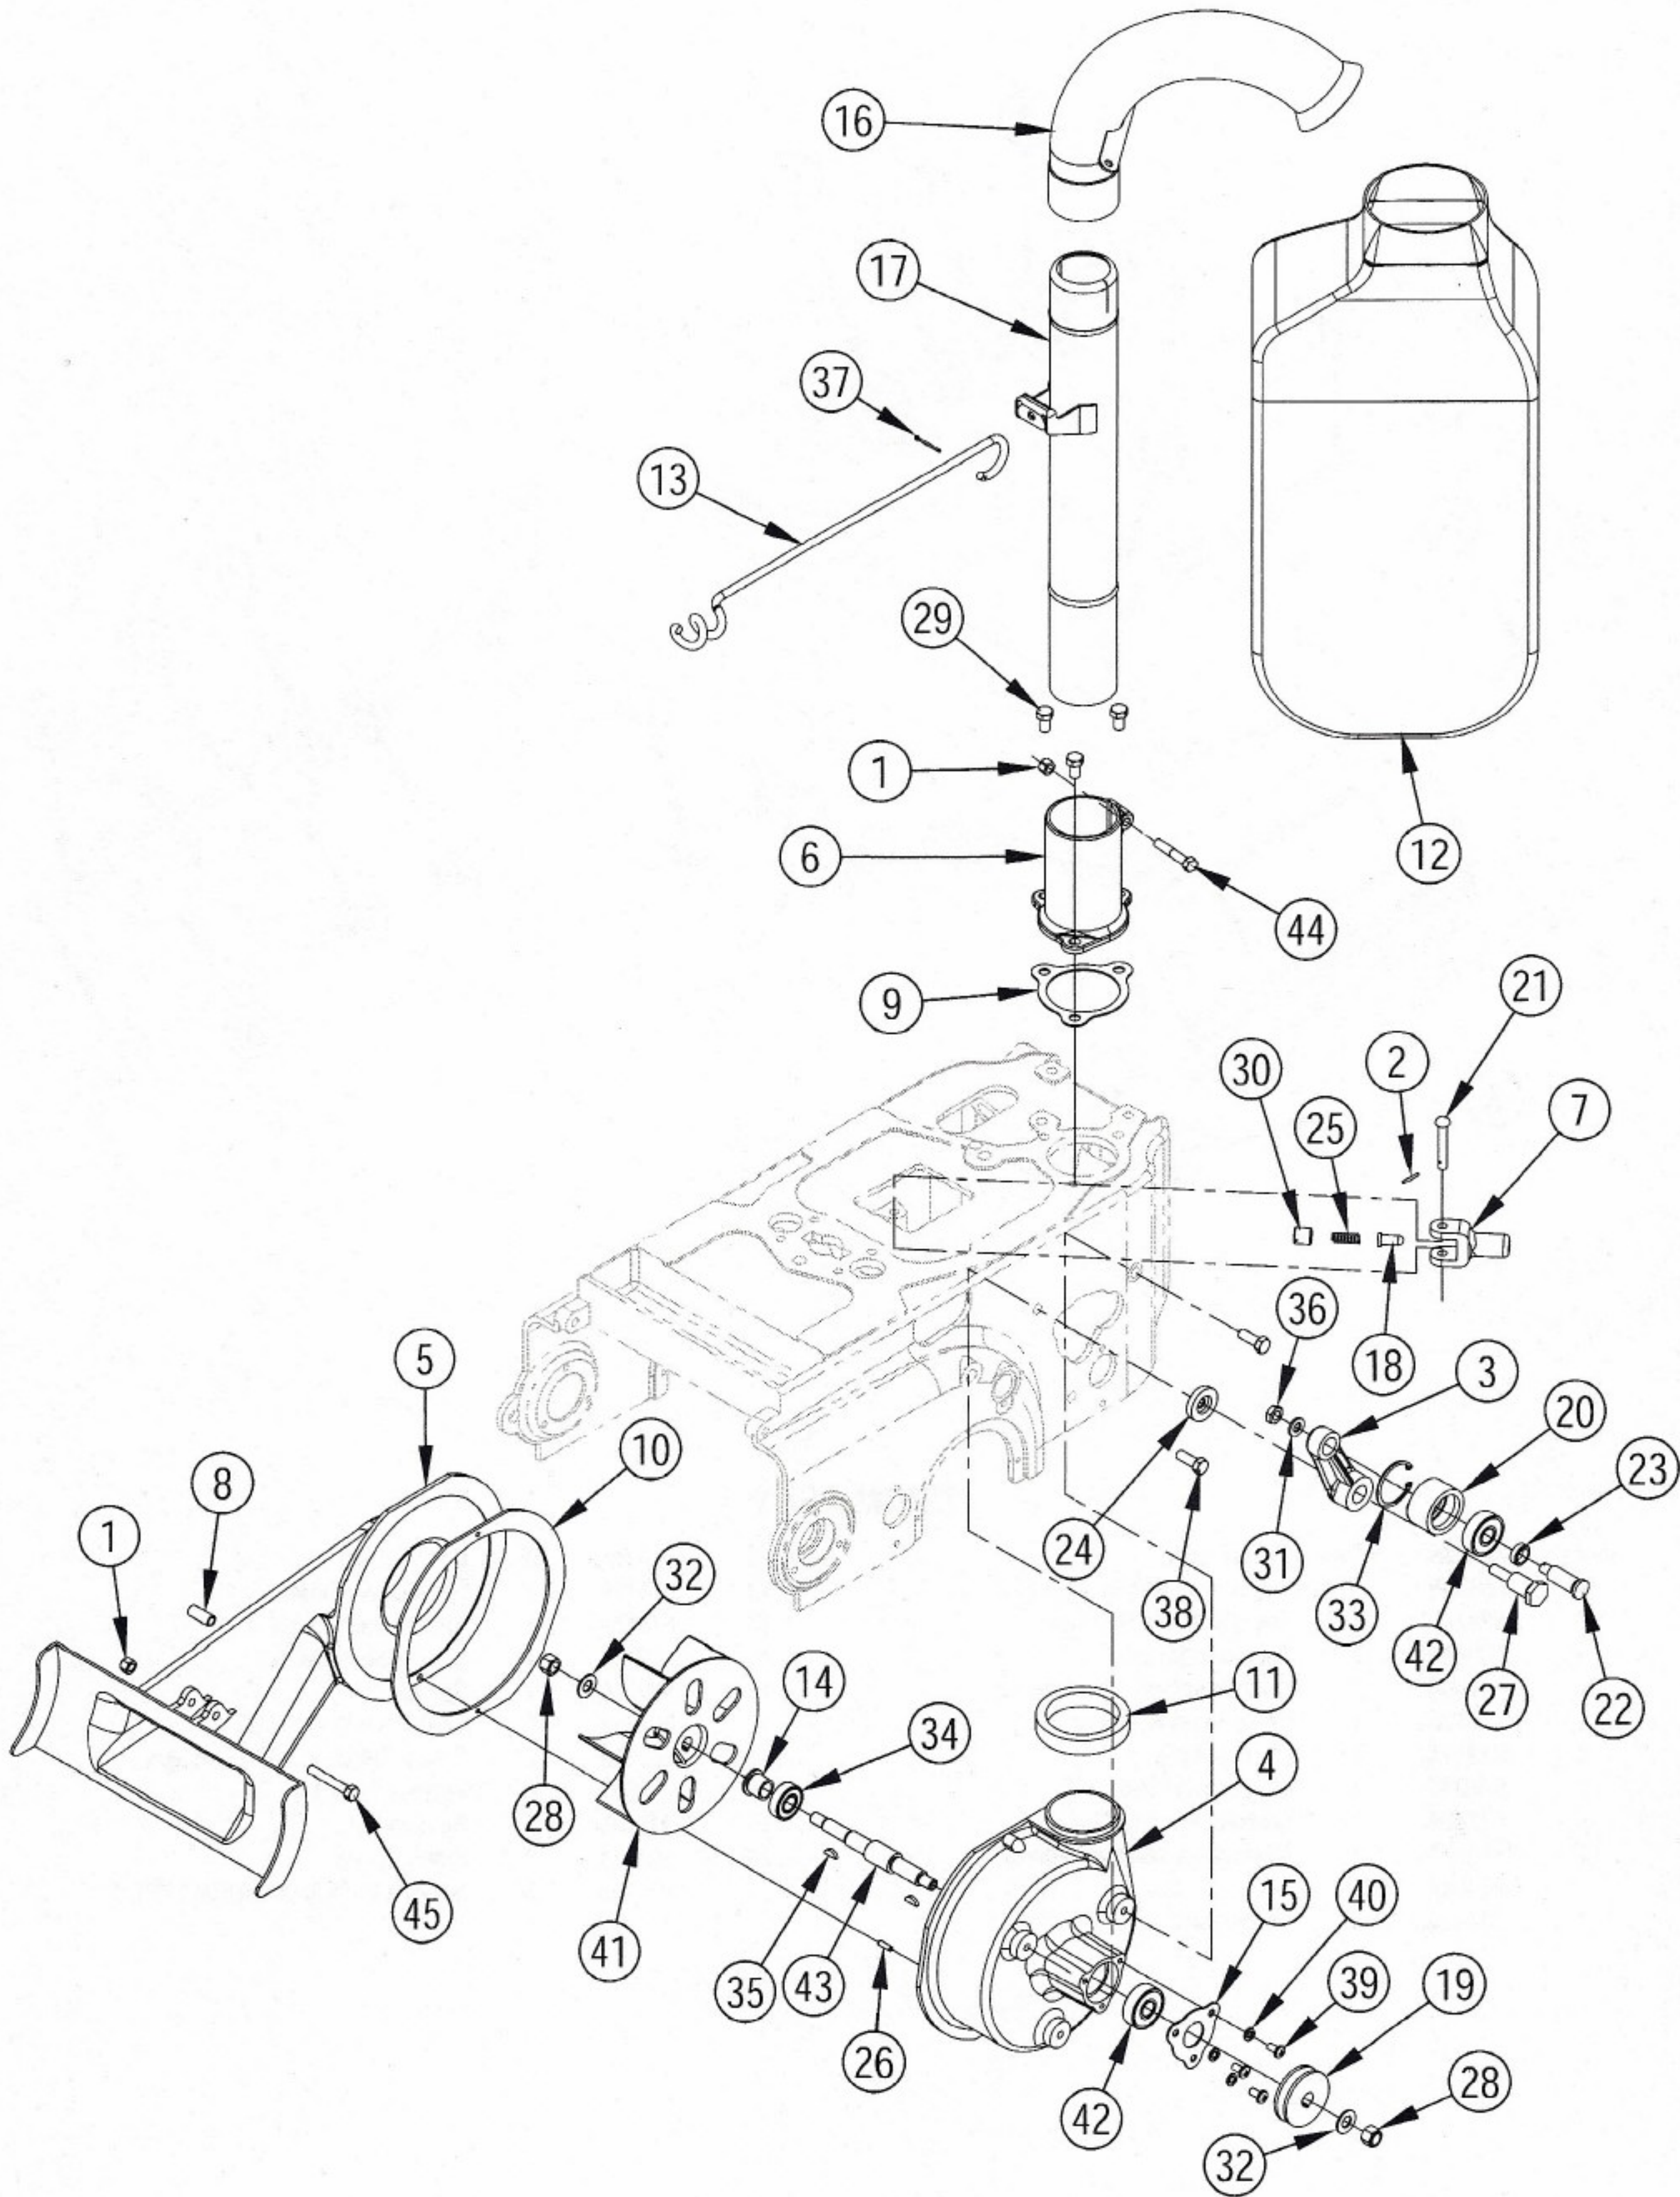

DUST CONTROL ASSY

DUST CONTROL ASSY

Item	Ref. No.	Qty	Description
1	920256	2	Nut, Hex Nyl Loc 5/16-18
2	925036	1	Pin-3/32x3/4 Cotter
3	20401B	1	Idler Arm Black
4	24504C	1	Fan Housing - Black
5	26102A	1	Pan-Dust
6	27801C	1	Support - Dust Pipe
7	29402A	1	Yoke
8	30501A	1	Bushing
9	34223A	1	Gasket-Support Pipe
10	34224A	1	Gasket
11	39704A	1	Washer-Felt
12	50954A	1	Bag Assy-Dust
13	60401A	1	Arm-Cable
14	61602A	1	Collar
15	62001A	1	Cap-Bearing
16	62800A	1	Pipe Assy
17	66110A	1	Pipe Assy-Dust Weldt
18	66115A	1	Plunger
19	66172A	1	Pulley Fan Am-12
20	66173A	1	Pulley Idler Am-12
21	66505A	1	Pin-Hinge Yoke
22	67413A	1	Shaft
23	67815A	1	Spacer-Bearing-Idler Pulley
24	67816A	1	Spacer
25	67908A	1	Spring
26	68002A	1	Stud
27	68101A	1	Stud
28	81202A	2	Nut 7/16-14 Hx St Lh
29	85820A	3	Screw 3/8-16 X 5/8 Hx Cap G5
30	86202A	1	Scr 5/8 -11x 5/8 St St
31	87000A	1	Washer .39x.75x.09 Flat St
32	87002A	2	Washerflat
33	877304	1	Ring Retaining Internal
34	902567	1	Bearing Balldouble Sealed
35	915028	2	Key, 1/8 X 5/8 Woodruff
36	920148	1	Nut, 3/8-16 Hex Jam
37	925044	1	Pin, Cotter-.094 X 1.00
38	962288	2	Bolt, 3/8-16 X 1.00 Hex Hd.
39	962823	3	Screw, 1/4-20 X 1/2 P.H.
40	980657	3	Washer, Lock 1/4
41	23300A	1	Fan
42	51111A	2	Bearingball
43	67424A	1	Shaft Fan
44	85816A	1	Screw, 5/16-18 X 1.75 Hex Hd
45	85817A	1	Screw 5/16-18 X 2.00 Hex Hd Gr5