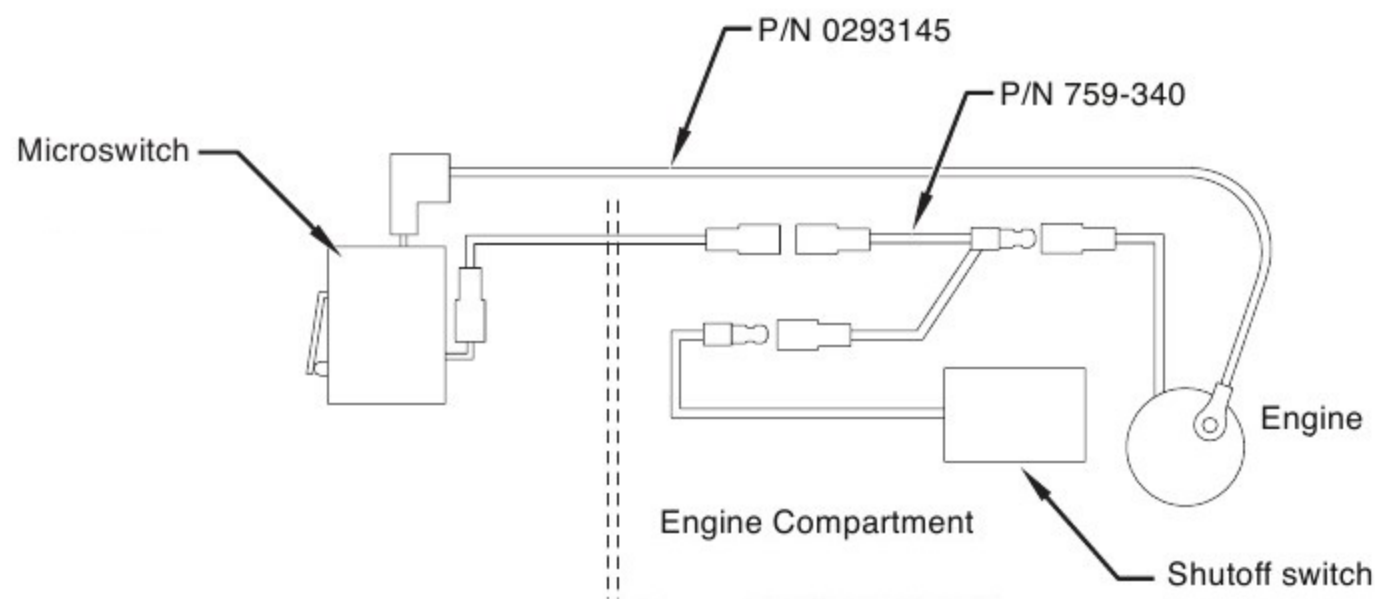

Electrical Schematic

NOTE: All electrical work should be performed by an authorized service center.

Labels

Part No.	Description
0555790	Front cover label
313-176	Engine label
0516801	PRIME/SPRAY label
313-771	Warning label, injection
313-784	Warning label, fire/explosion
313-1387	Warning label, empty gas tank
0293968	"Do not pull cable" label
313-2772	Label, gun mount
313-2771	Label, tip size