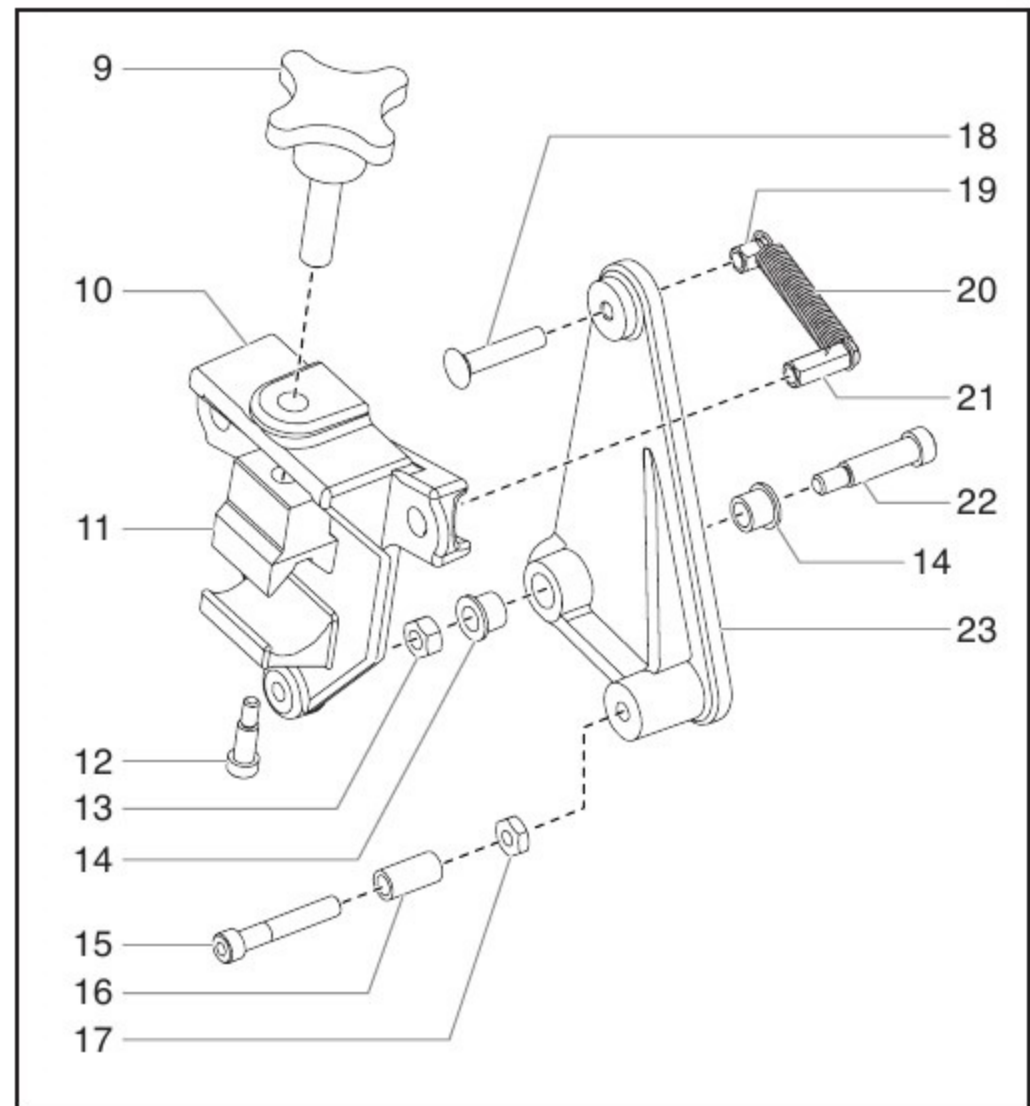

Gun holder assembly

Item	Part No.	Description	Quantity
1	759-415	Support arm	1
2	858-644	Screw	1
3	858-636	Screw	1
4	858-002	Washer	2
5	-----	Gun holder assembly (includes items 9-23)	1
6	759-414	Clamp	1
7	0509292	Washer	1
8	862-436	Screw	1
9	756-034	Knob	1
10	424-201	Gun holder	1
11	759-316	Clamp block	1
12	756-037	Screw	1
13	858-601	Nut	1
14	424-248	Flange bearing	2
15	858-653	Screw	1
16	424-249	Bearing sleeve	1
17	858-603	Nut	1
18	703-079	Screw	1
19	759-056	Spring holder (short)	1
20	0509781	Spring	1
21	759-057	Spring holder (long)	1
22	860-936	Screw	1
23	424-202	Lever	1