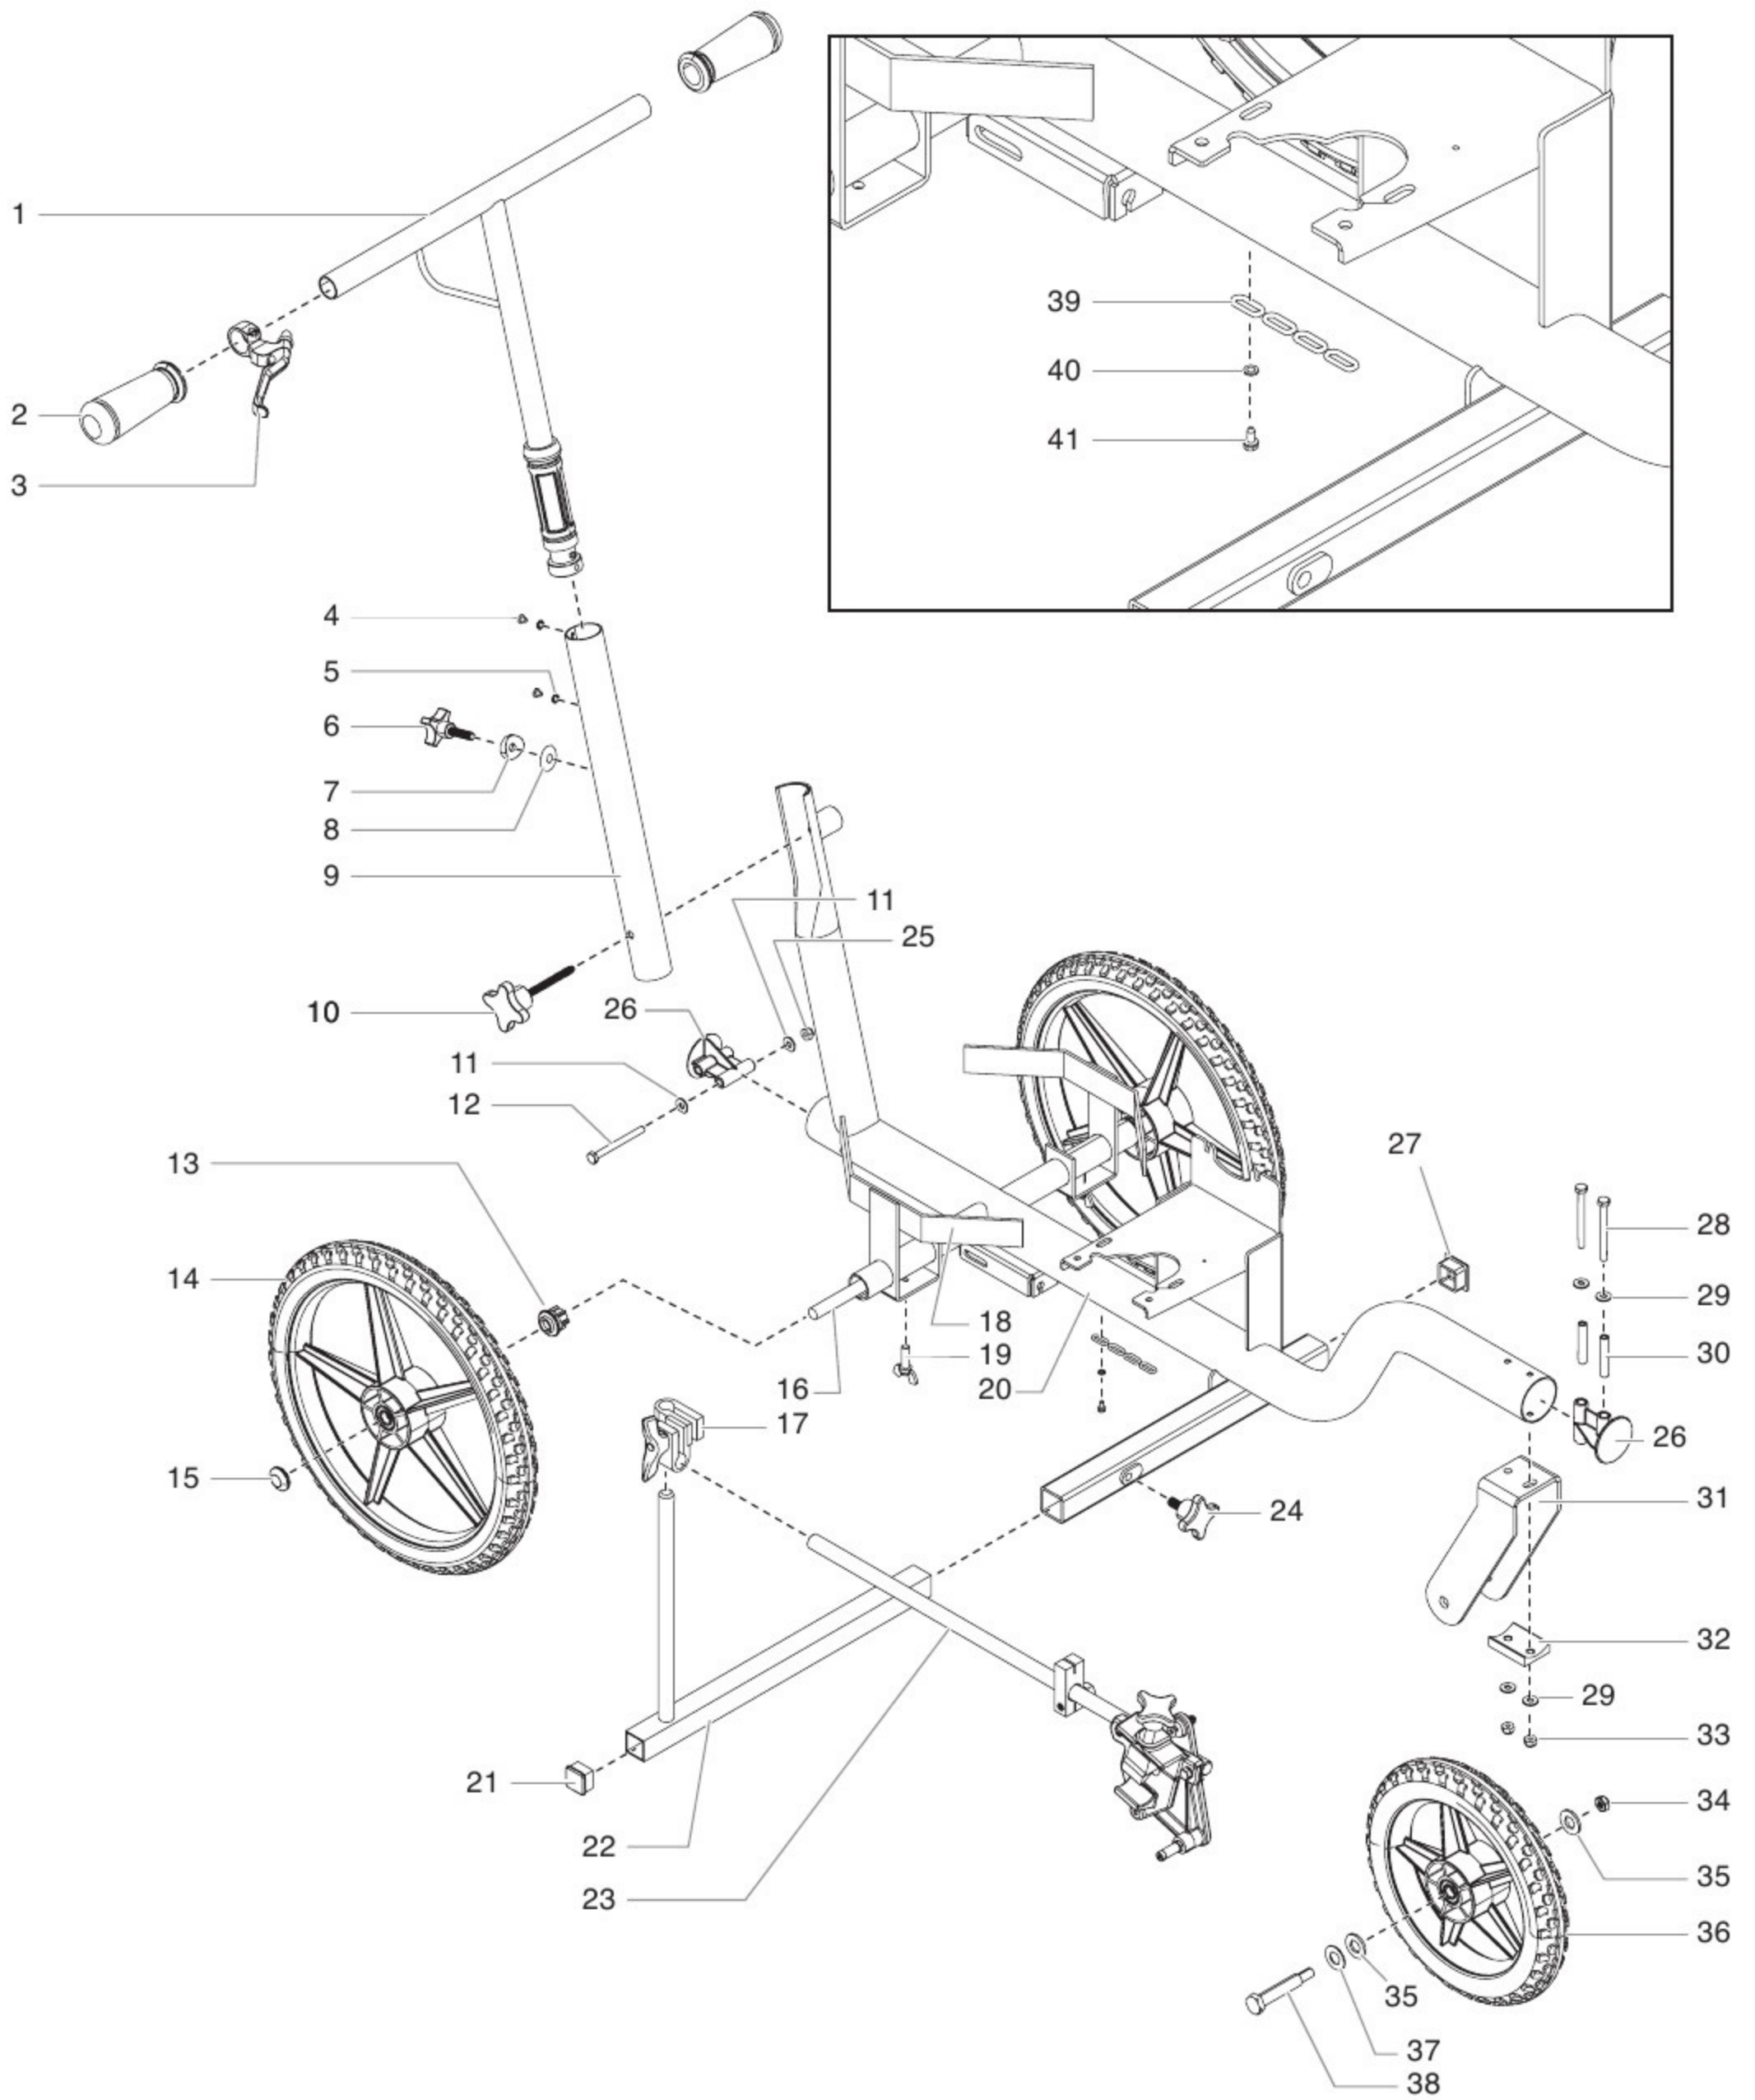

Cart assembly

Item	Part No.	Description	Quantity
1	0293945	Handle assembly	1
2	424-245	Handle grip	2
3	759-215	Lever assembly	1
4	856-921	Screw	2
5	856-002	Washer	2
6	0293508	Adjustment knob	1
7	0293521	Handle spacer	1
8	0293594	Rubber film	1
9	0293949	Middle tube	1
10	0293537	Knob	1
11	858-001	Washer	2
12	0293507	Screw	1
13	0516571	Bushing	2
14	759-293A	Wheel	2
15	9890113	Wheel cap	2
16	759-194	Axle	1
17	759-329	Clamp assembly	1
18	759-283	Bucket holder	2
19	759-320	Screw	2
20	0293947	Cart weldment	1
21	756-056	Plug	1
22	759-188	Gun post assembly	1
23	0509171A	Gun holder assembly (see separate listing)	1
24	759-306	Knob	1
25	770-144	Nut	1
26	0293519	Plug	2
27	757-055	Plug	1
28	9805411	Screw	2
29	858-001	Washer	4
30	0293596	Tube spacer	2
31	0293942	Fork leg	1
32	0293946	Wheel support	1
33	770-144	Nut	2
34	759-456	Nut	1
35	0293581	Spacer	2
36	759-298	Wheel	1
37	759-439	Washer	1
38	0293516	Front axle	1
39	759-326	Grounding chain	1
40	759-440	Washer	1
41	759-325	Screw	1