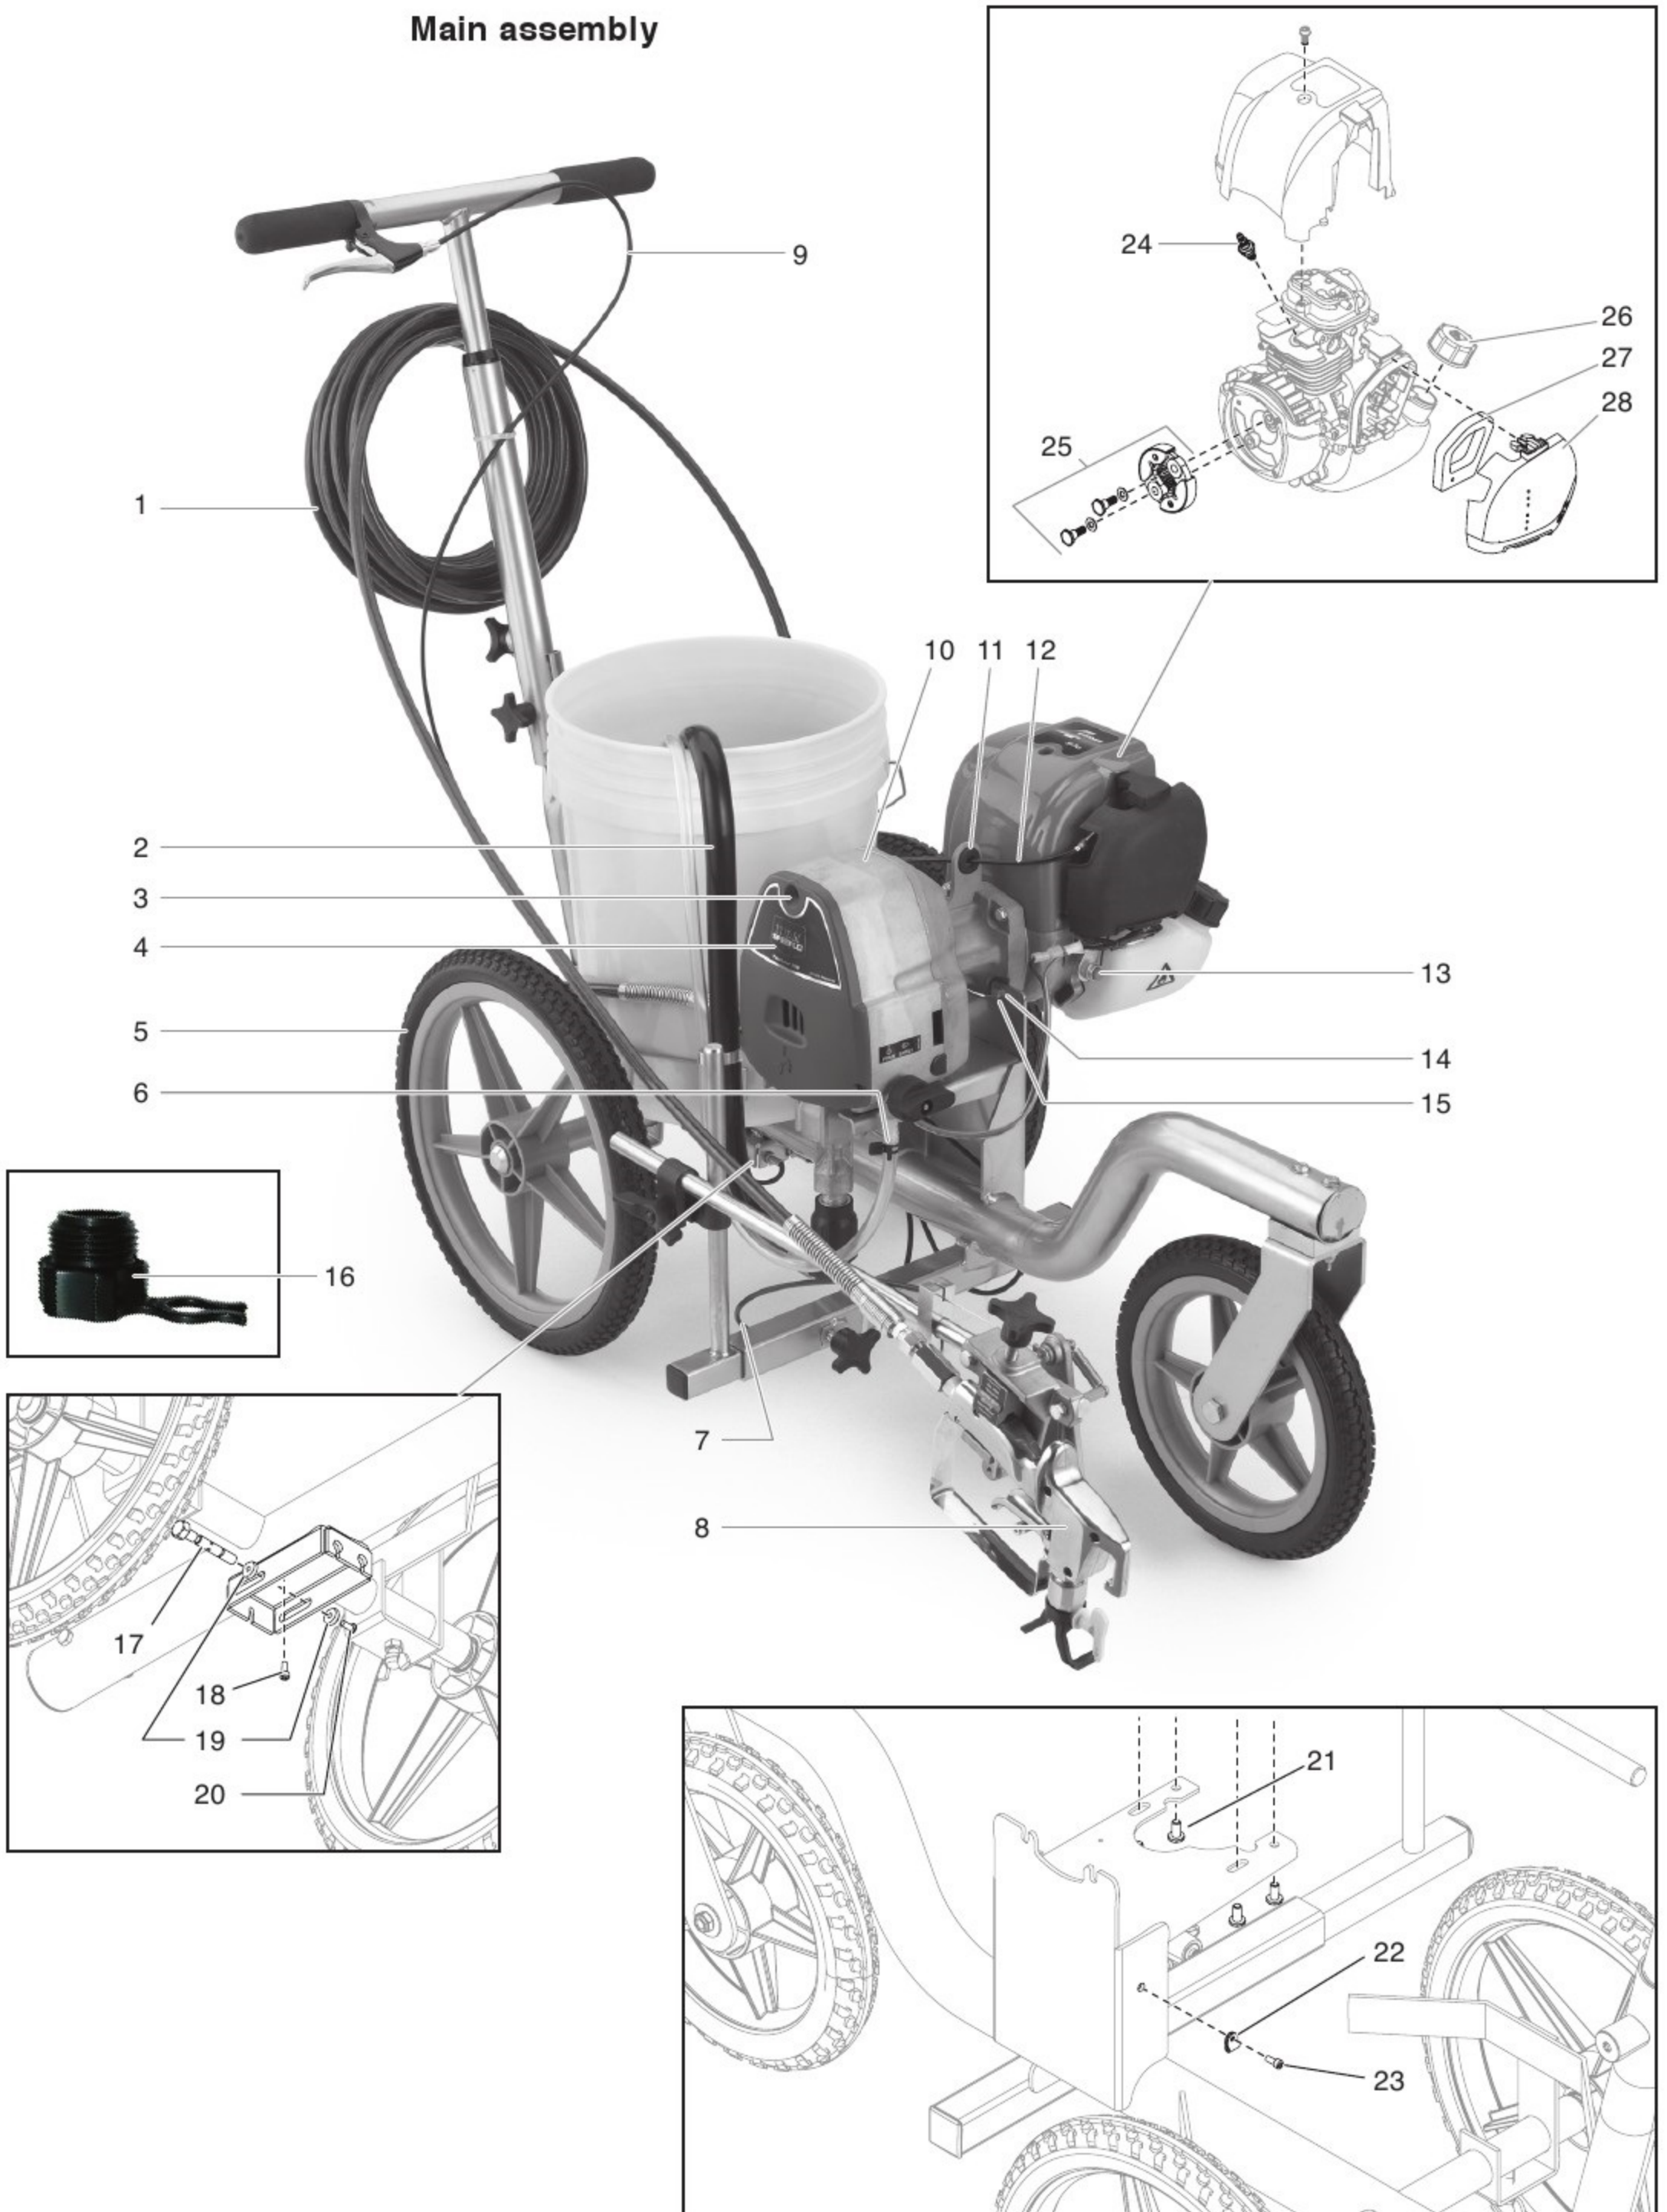

Parts List

Main assembly

Item	Part No.	Description	Quantity
1	316-505	Spray hose	1
2	0293932	Suction set assembly	1
3	9805251	Front cover screw	3
4	0552432	Front cover	1
5	0293937	Cart assembly*	1
6	0327226	Return tube clip	1
7	0293170	Gun cable	1
8	-----	Spray gun assembly*	1
9	0293172	Cable assembly	1
10	-----	Drive assembly*	1
11	800-036	Rubber grommit	1
12	0293171	Engine cable	1
13	0293930	Shutoff switch	1
14	858-003	Washer	2
15	759-107	Engine mounting screw	2
16	0515281	Cleaning adapter	1
17	0293595	Cable pin	1
18	756-076	Screw	1
19	759-206	Pin cap	2
20	730-260	Screw	1
21	9805250	Gear housing mounting screw	4
22	9890219	Clip	1
23	9805256	Screw	1
24	0293925	Spark plug	1
25	0293929	Clutch assembly	1
26	0293928	Gas cap assembly	1
27	0293926	Filter	1
28	0293927	Filter cover	1

* See separate listing

Drive assembly

Item	Part No.	Description	Quantity
1	0512387	Top nut	1
2	0516302	Upper packing	1
3	0516300	Hose fitting	1
4	-----	Dowel pin	
5	0293931	Pump housing assembly (includes item 4)	1
6	0293950	Piston assembly	1
7	0512533	Lower seal	1
8	759-379	Sureflo valve assembly	1
9	9805251	Screw	2
10	0293935	Microswitch assembly	1
11	9805274	Screw	5
12	858-003	Washer	2
13	759-107	Screw	2
14	0293936	Clutch assembly (includes items 9-10)	1
15	0293483	Gearbox gasket	1
16	0293938	Gear assembly	1
17	759-222	Plug	1
18	0293588	Plug	1
19	759-380	PRIME/SPRAY valve assembly	1
20	9885553	Return tube fitting	1
21	0293939	Transducer assembly	1
22	0293499	Throttle cable nut	1
23	0293480	Access cover	1
24	9805410	Screw	1
25	0293941	Adjustment rod assembly	1
26	0293943	Engine	1
	759-365	Fluid section repacking kit	