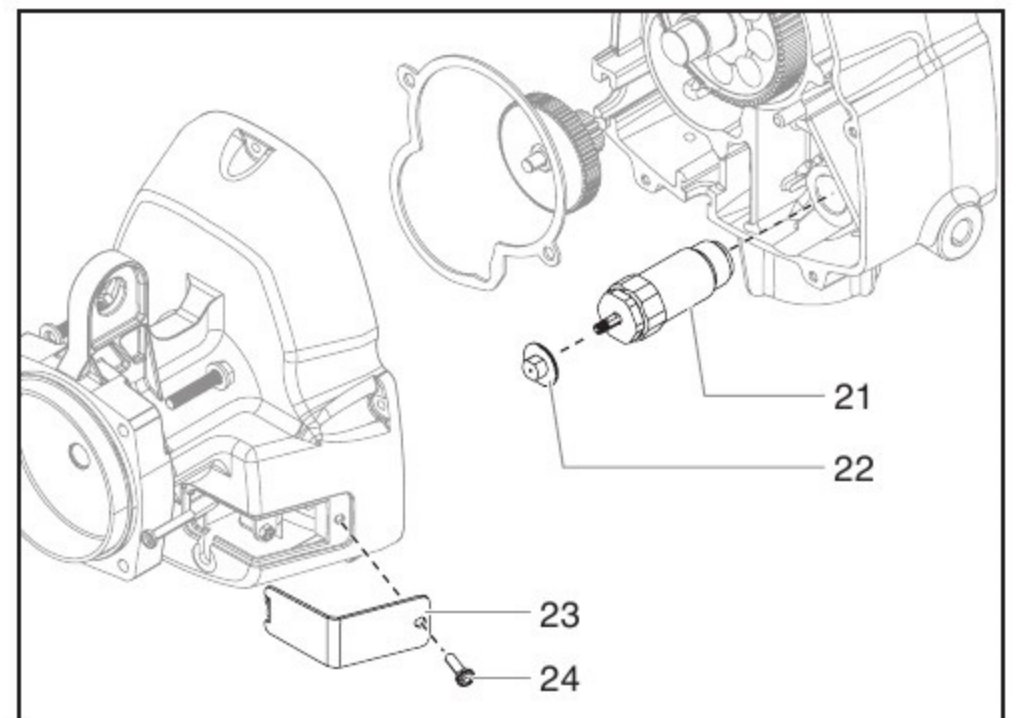

Parts List

Main assembly

Item	Part No.	Description	Quantity
1	316-505	Spray hose	1
2	0293932	Suction set assembly	1
3	9805251	Front cover screw	3
4	0552432	Front cover	1
5	0293937	Cart assembly*	1
6	0327226	Return tube clip	1
7	0293170	Gun cable	1
8	-----	Spray gun assembly*	1
9	0293172	Cable assembly	1
10	-----	Drive assembly*	1
11	800-036	Rubber grommit	1
12	0293171	Engine cable	1
13	0293930	Shutoff switch	1
14	858-003	Washer	2
15	759-107	Engine mounting screw	2
16	0515281	Cleaning adapter	1
17	0293595	Cable pin	1
18	756-076	Screw	1
19	759-206	Pin cap	2
20	730-260	Screw	1
21	9805250	Gear housing mounting screw	4
22	9890219	Clip	1
23	9805256	Screw	1
24	0293925	Spark plug	1
25	0293929	Clutch assembly	1
26	0293928	Gas cap assembly	1
27	0293926	Filter	1
28	0293927	Filter cover	1

* See separate listing

Drive assembly

Item	Part No.	Description	Quantity
1	0512387	Top nut	1
2	0516302	Upper packing	1
3	0516300	Hose fitting	1
4	-----	Dowel pin	
5	0293931	Pump housing assembly (includes item 4)	1
6	0293950	Piston assembly	1
7	0512533	Lower seal	1
8	759-379	Sureflo valve assembly	1
9	9805251	Screw	2
10	0293935	Microswitch assembly	1
11	9805274	Screw	5
12	858-003	Washer	2
13	759-107	Screw	2
14	0293936	Clutch assembly (includes items 9-10)	1
15	0293483	Gearbox gasket	1
16	0293938	Gear assembly	1
17	759-222	Plug	1
18	0293588	Plug	1
19	759-380	PRIME/SPRAY valve assembly	1
20	9885553	Return tube fitting	1
21	0293939	Transducer assembly	1
22	0293499	Throttle cable nut	1
23	0293480	Access cover	1
24	9805410	Screw	1
25	0293941	Adjustment rod assembly	1
26	0293943	Engine	1
	759-365	Fluid section repacking kit	