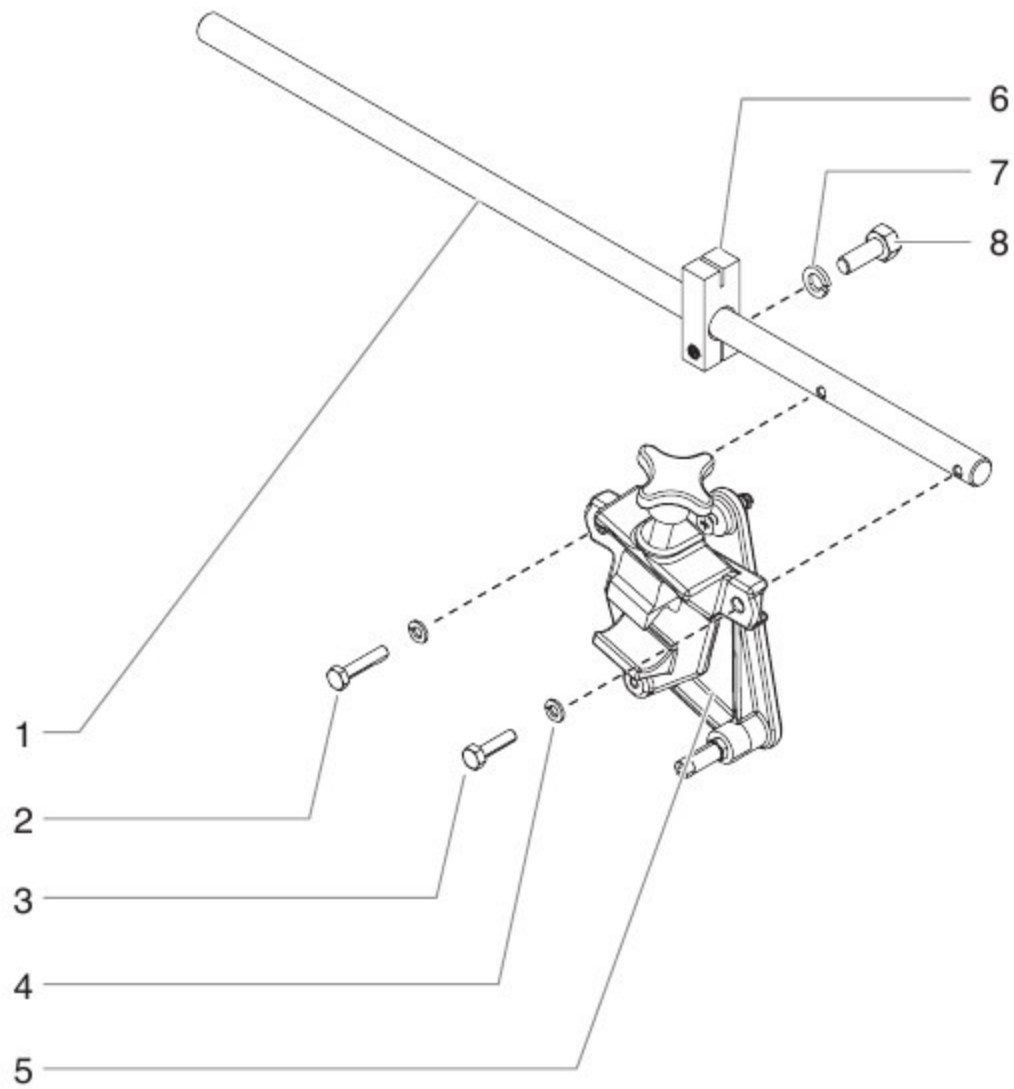

Gun holder assembly

Item	Part No.	Description	Quantity
1	759-415	Support arm	1
2	858-644	Screw	1
3	858-636	Screw	1
4	858-002	Washer	2
5	-----	Gun holder assembly (includes items 9-23)	1
6	759-414	Clamp	1
7	0509292	Washer	1
8	862-436	Screw	1
9	756-034	Knob	1
10	424-201	Gun holder	1
11	759-316	Clamp block	1
12	756-037	Screw	1
13	858-601	Nut	1
14	424-248	Flange bearing	2
15	858-653	Screw	1
16	424-249	Bearing sleeve	1
17	858-603	Nut	1
18	703-079	Screw	1
19	759-056	Spring holder (short)	1
20	0509781	Spring	1
21	759-057	Spring holder (long)	1
22	860-936	Screw	1
23	424-202	Lever	1