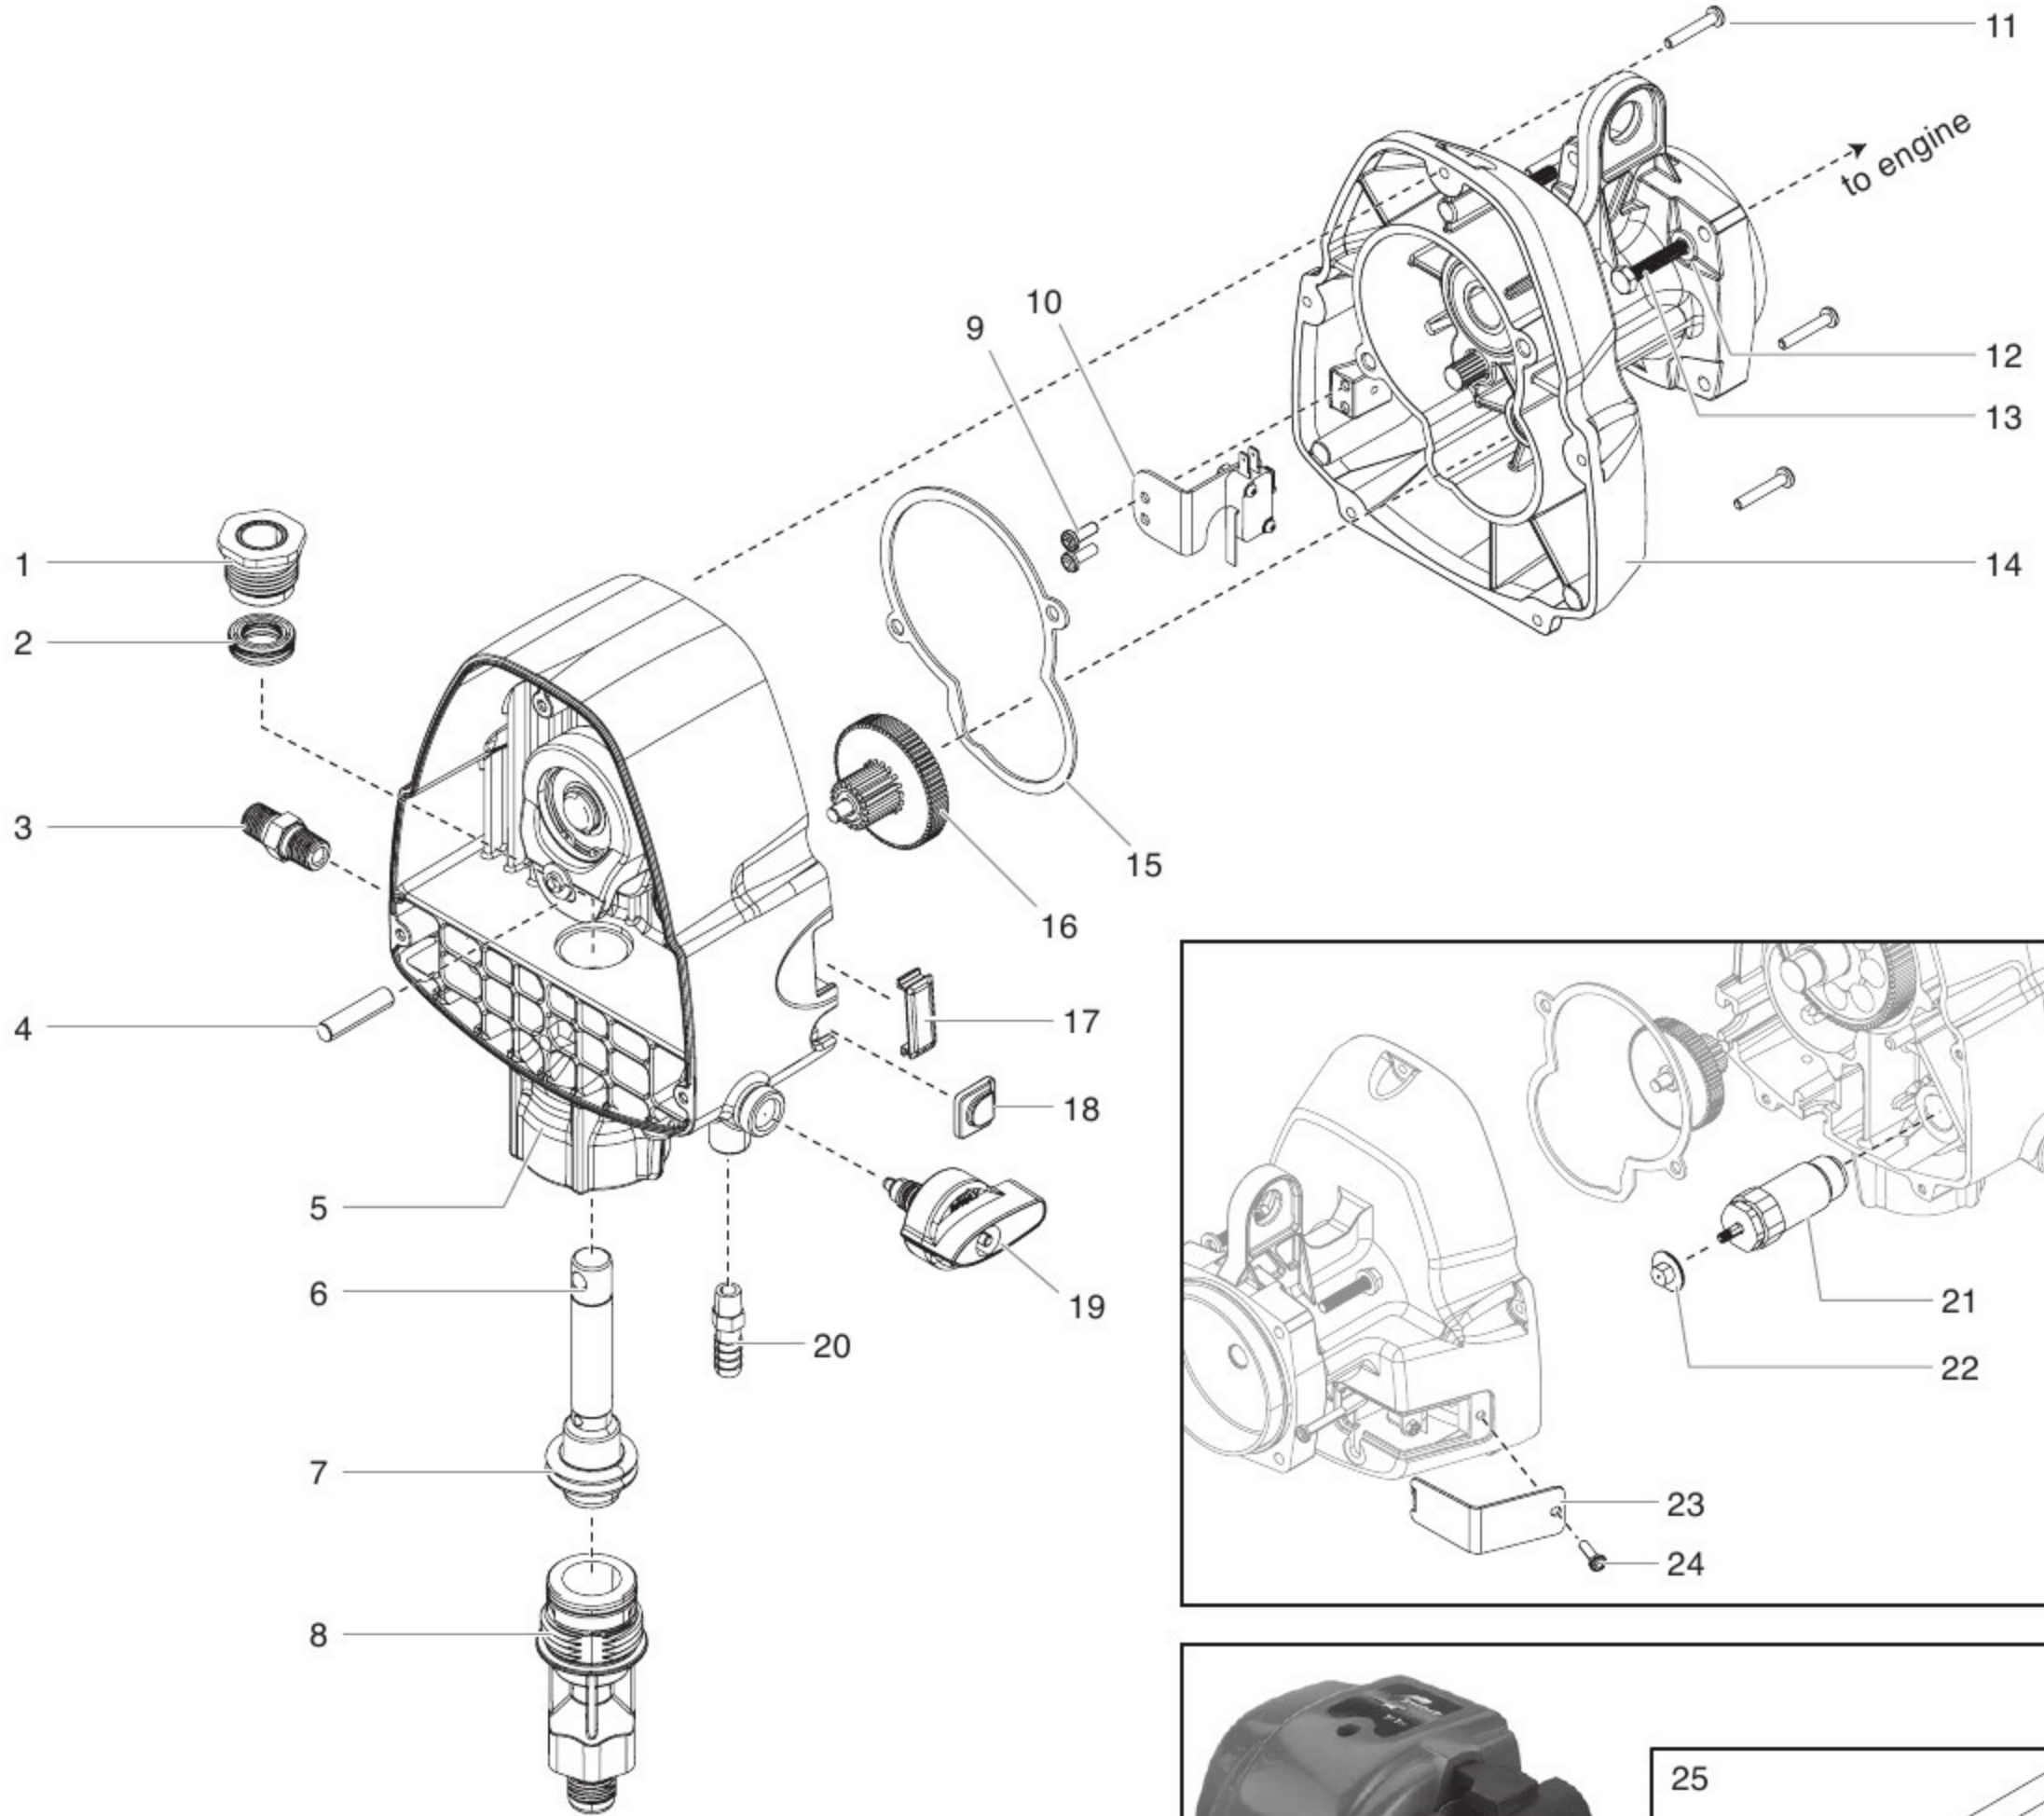

Parts List

Main assembly

Item	Part No.	Description	Quantity
1	316-505	Spray hose	1
2	0293932	Suction set assembly	1
3	9805251	Front cover screw	3
4	0552432	Front cover	1
5	0293937	Cart assembly*	1
6	0327226	Return tube clip	1
7	0293170	Gun cable	1
8	-----	Spray gun assembly*	1
9	0293172	Cable assembly	1
10	-----	Drive assembly*	1
11	800-036	Rubber grommit	1
12	0293171	Engine cable	1
13	0293930	Shutoff switch	1
14	858-003	Washer	2
15	759-107	Engine mounting screw	2
16	0515281	Cleaning adapter	1
17	0293595	Cable pin	1
18	756-076	Screw	1
19	759-206	Pin cap	2
20	730-260	Screw	1
21	9805250	Gear housing mounting screw	4
22	9890219	Clip	1
23	9805256	Screw	1
24	0293925	Spark plug	1
25	0293929	Clutch assembly	1
26	0293928	Gas cap assembly	1
27	0293926	Filter	1
28	0293927	Filter cover	1

* See separate listing

Drive assembly

Item	Part No.	Description	Quantity
1	0512387	Top nut	1
2	0516302	Upper packing	1
3	0516300	Hose fitting	1
4	-----	Dowel pin	
5	0293931	Pump housing assembly (includes item 4)	1
6	0293950	Piston assembly	1
7	0512533	Lower seal	1
8	759-379	Sureflo valve assembly	1
9	9805251	Screw	2
10	0293935	Microswitch assembly	1
11	9805274	Screw	5
12	858-003	Washer	2
13	759-107	Screw	2
14	0293936	Clutch assembly (includes items 9-10)	1
15	0293483	Gearbox gasket	1
16	0293938	Gear assembly	1
17	759-222	Plug	1
18	0293588	Plug	1
19	759-380	PRIME/SPRAY valve assembly	1
20	9885553	Return tube fitting	1
21	0293939	Transducer assembly	1
22	0293499	Throttle cable nut	1
23	0293480	Access cover	1
24	9805410	Screw	1
25	0293941	Adjustment rod assembly	1
26	0293943	Engine	1
	759-365	Fluid section repacking kit	