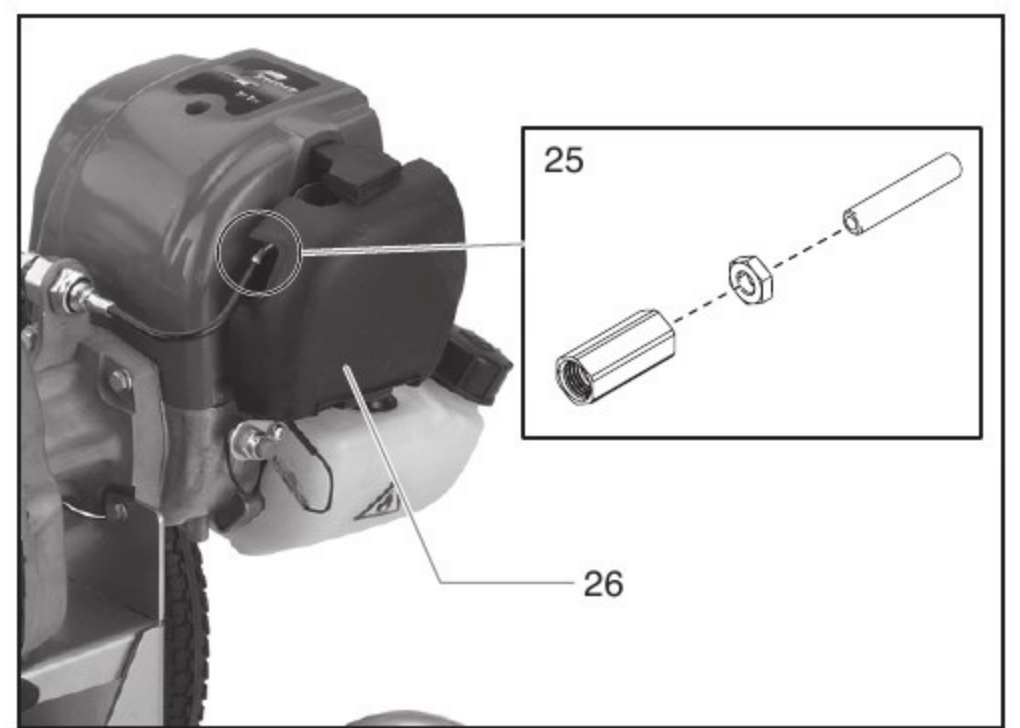

Parts List

Main assembly

Item	Part No.	Description	Quantity
1	316-505	Spray hose	1
2	0293932	Suction set assembly	1
3	9805251	Front cover screw	3
4	0552432	Front cover	1
5	0293937	Cart assembly*	1
6	0327226	Return tube clip	1
7	0293170	Gun cable	1
8	-----	Spray gun assembly*	1
9	0293172	Cable assembly	1
10	-----	Drive assembly*	1
11	800-036	Rubber grommit	1
12	0293171	Engine cable	1
13	0293930	Shutoff switch	1
14	858-003	Washer	2
15	759-107	Engine mounting screw	2
16	0515281	Cleaning adapter	1
17	0293595	Cable pin	1
18	756-076	Screw	1
19	759-206	Pin cap	2
20	730-260	Screw	1
21	9805250	Gear housing mounting screw	4
22	9890219	Clip	1
23	9805256	Screw	1
24	0293925	Spark plug	1
25	0293929	Clutch assembly	1
26	0293928	Gas cap assembly	1
27	0293926	Filter	1
28	0293927	Filter cover	1

* See separate listing

Drive assembly

Item	Part No.	Description	Quantity
1	0512387	Top nut	1
2	0516302	Upper packing	1
3	0516300	Hose fitting	1
4	-----	Dowel pin	
5	0293931	Pump housing assembly (includes item 4)	1
6	0293950	Piston assembly	1
7	0512533	Lower seal	1
8	759-379	Sureflo valve assembly	1
9	9805251	Screw	2
10	0293935	Microswitch assembly	1
11	9805274	Screw	5
12	858-003	Washer	2
13	759-107	Screw	2
14	0293936	Clutch assembly (includes items 9-10)	1
15	0293483	Gearbox gasket	1
16	0293938	Gear assembly	1
17	759-222	Plug	1
18	0293588	Plug	1
19	759-380	PRIME/SPRAY valve assembly	1
20	9885553	Return tube fitting	1
21	0293939	Transducer assembly	1
22	0293499	Throttle cable nut	1
23	0293480	Access cover	1
24	9805410	Screw	1
25	0293941	Adjustment rod assembly	1
26	0293943	Engine	1
	759-365	Fluid section repacking kit	