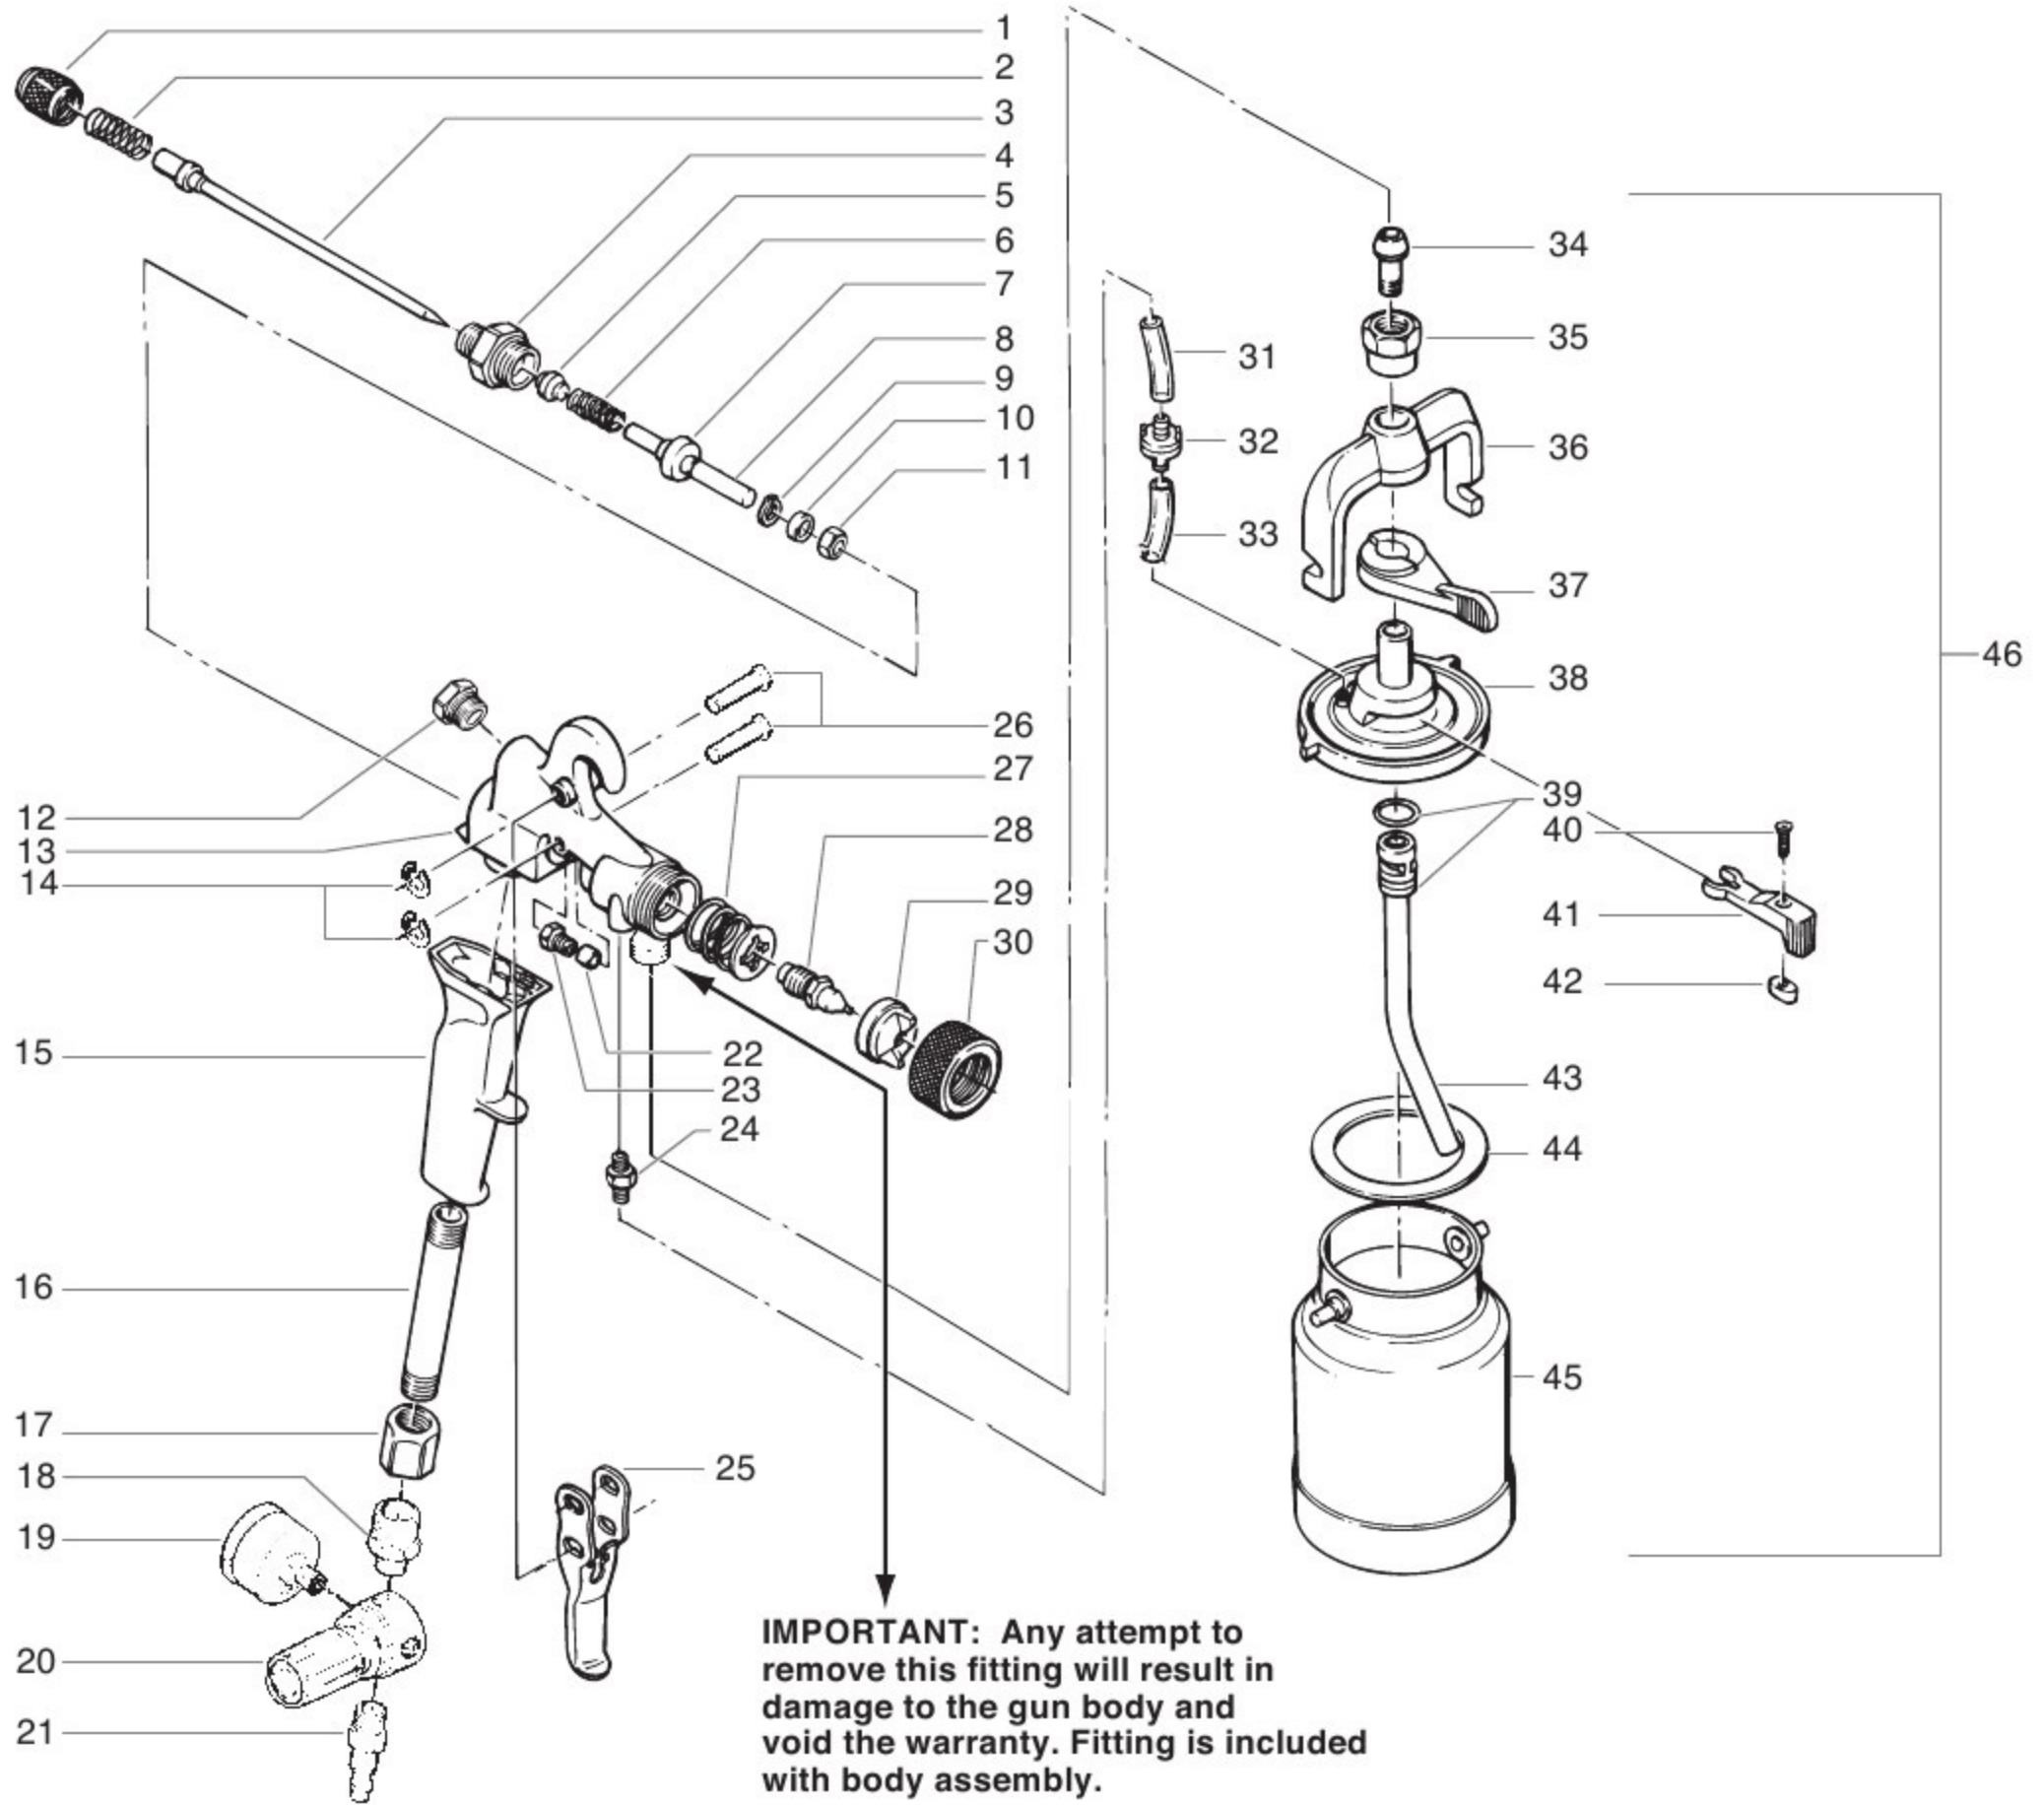

Regulator Cup Gun Parts List (0277076)

Item	Part No.	Description	Quantity
1	0277502	Material flow adjustment knob	1
2	0295575	Needle spring	1
3	0276453	Needle assembly #3	1
4	0277510	Material flow adjustment housing	1
5	0275501	Rear air valve seal	1
6	0275578	Air valve spring	1
7	0277486	Air valve seal	1
8	0277536	Thread air valve	1
9	0277489	Air valve snap ring	1
10	0277488	Front air valve seal (included in body assembly)	1
11	9811119	Locking nut	1
12	0277504	Plug	1
13	0277185	Body assembly	1
14	0277515	Retaining clip	2
15	0524953	Handle	1
16	0277481	Handle tube	1
17	0277480	Handle tube nut	1
18	0276424	Fitting	1
19	0276538	Gauge	1
20	0276423	Regulator	1
21	0275696	Nipple, 1/4"	1
22	0275579	Needle packing	1
23	0277508	Needle packing adjustment nut	1
24	0277505	Air tube fitting	1
25	0277468	Trigger	1
26	0277514	Trigger pin	2
27	0275250	Spring plate assembly	1
28	0276451	Air nozzle #3	1
29	0276452	Air cap #3	1
30	0277507	Air cap ring	1
31	0277482	Air tube	1
32	0276248	Check valve assembly	1
33	0277483	Long check valve tube	1
34	0277509	Fitting	1
35	0277511	Nut	1
36	0277451	Bridge	1
37	0277467	Cup locking lever	1
38	0277460	Lid	1
39	9871049	O-ring	2
40	9805206	Screw	1
41	0277448	Swivel lever	1
42	0277449	Guide	1
43	0277178	Tube	1
44	0277495	Cup gasket	1
45	0275573	Cup	1
46	0277183	Cup assembly (includes items #31-#45)	1