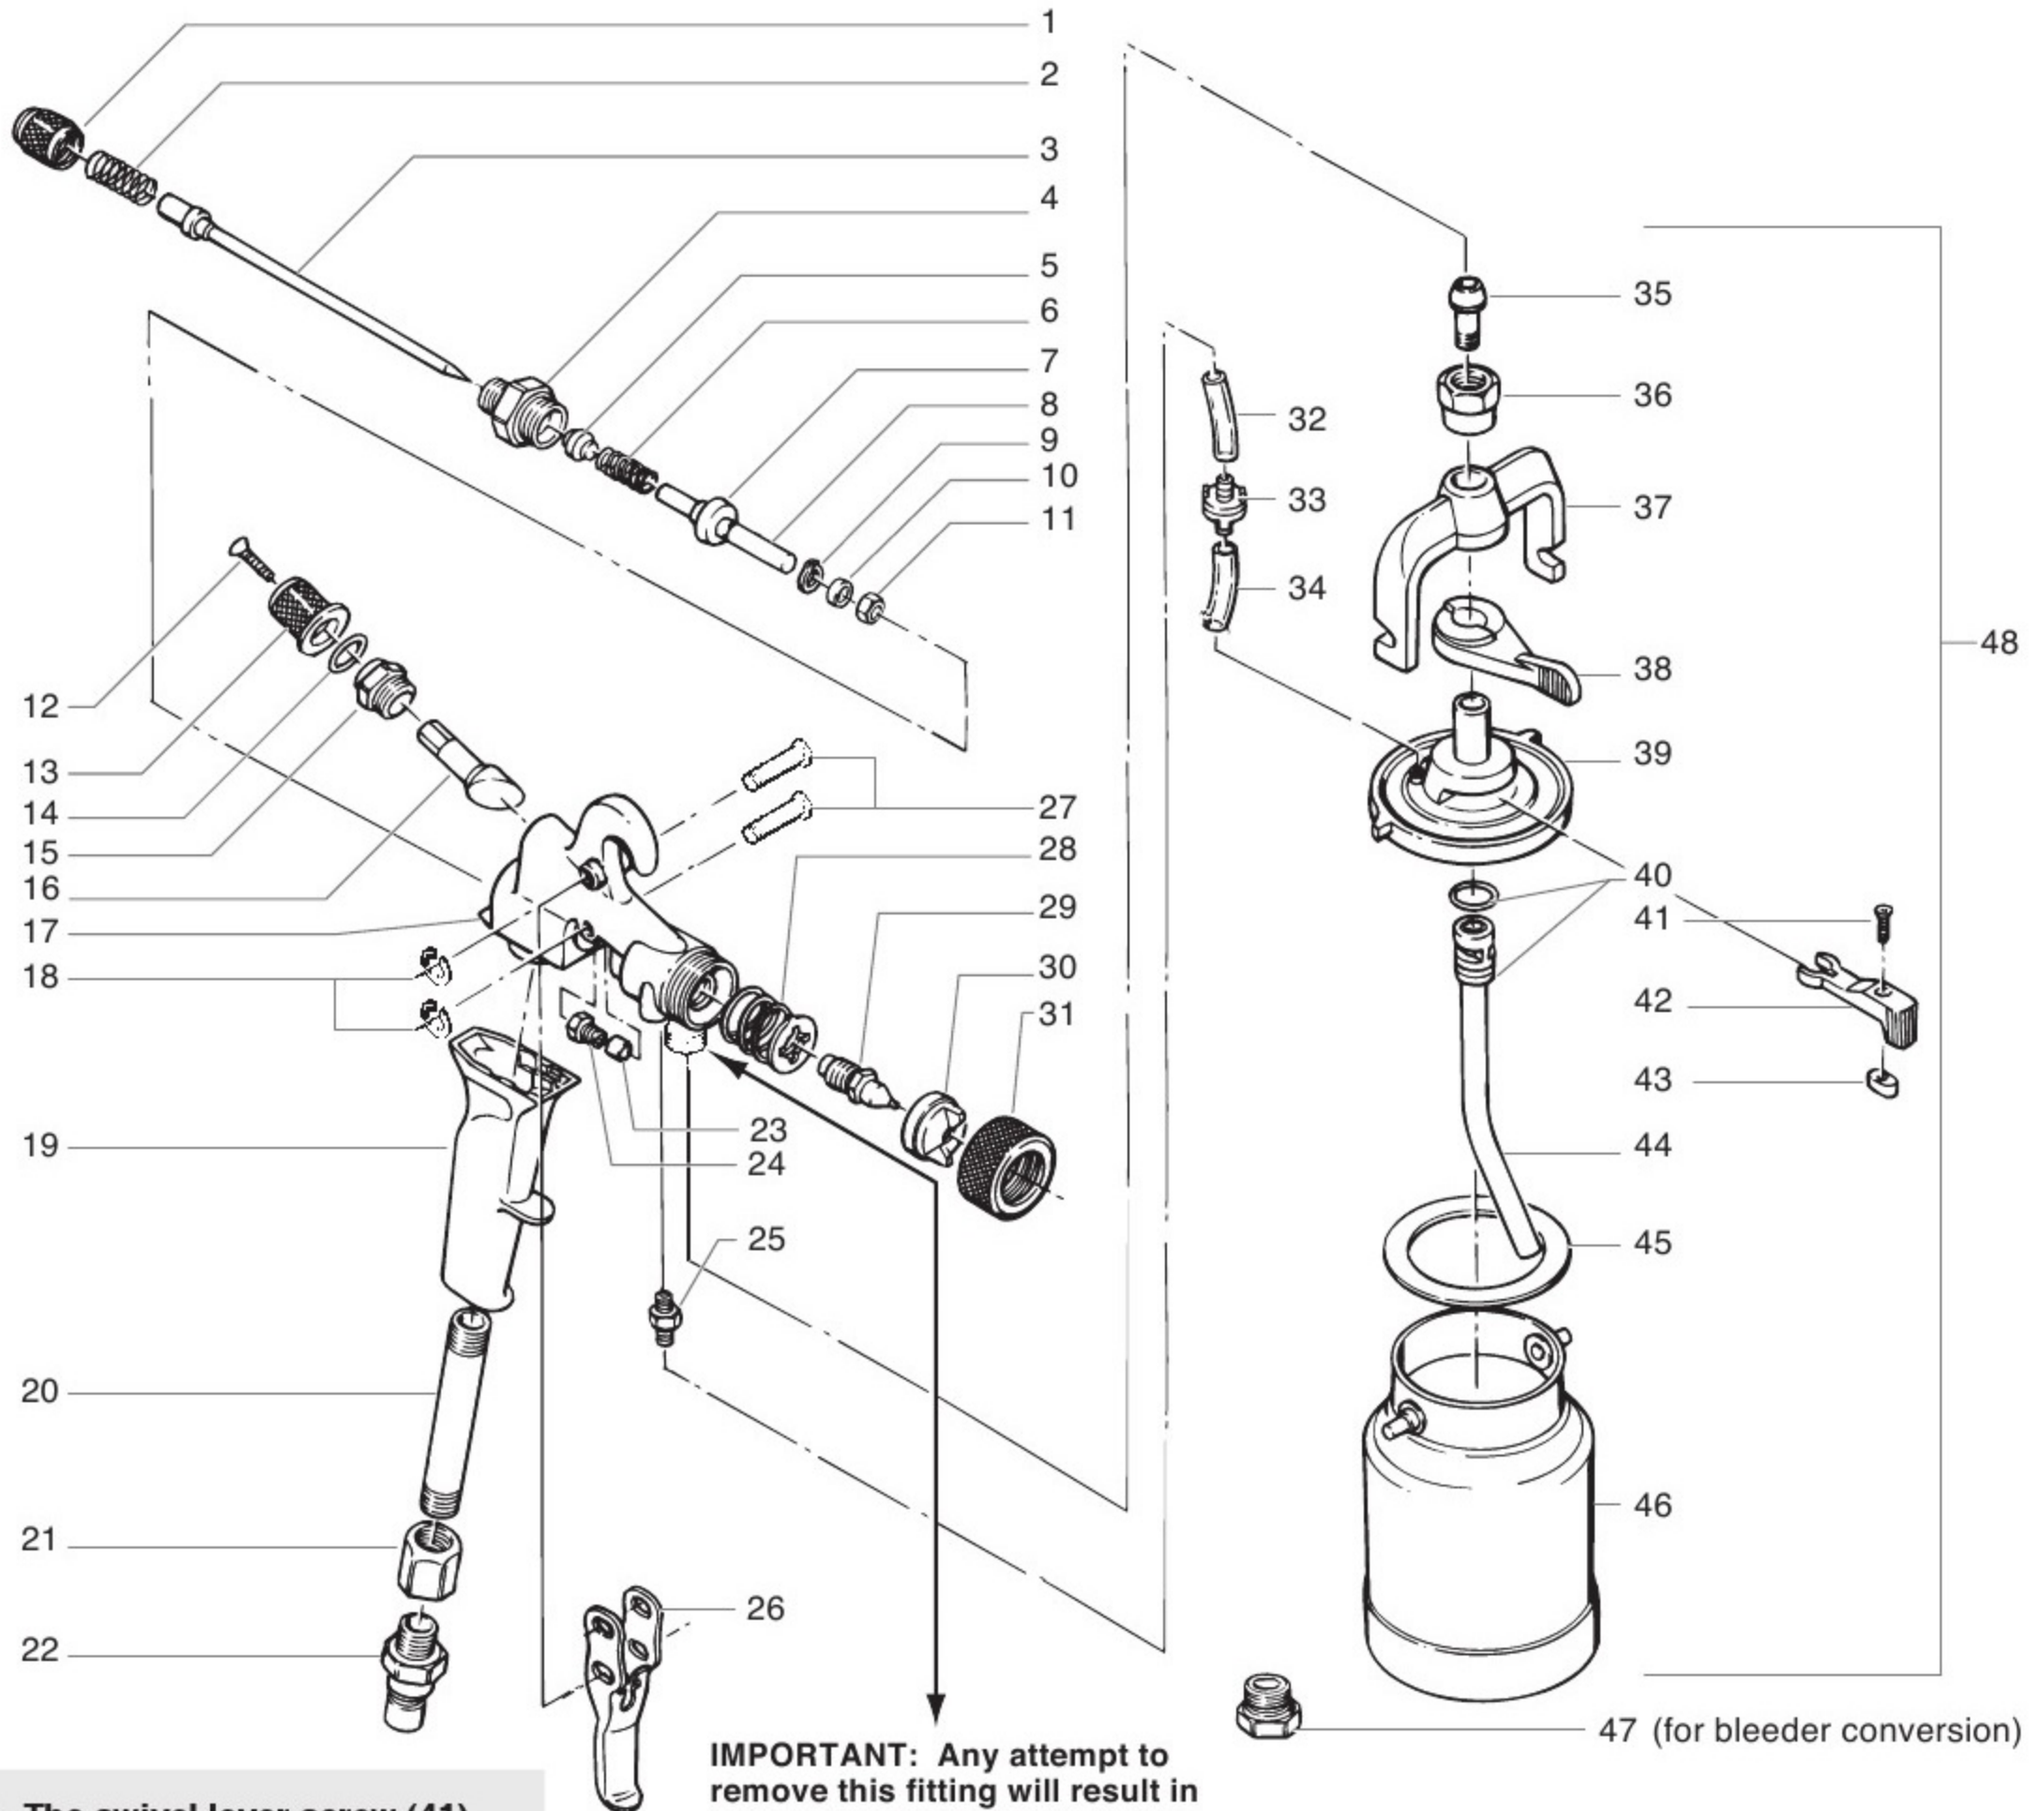

NOTE: The swivel lever screw (41) and the swivel lever (42) must be removed before the swivel tube (44) can be disassembled from the lid.

IMPORTANT: Any attempt to remove this fitting will result in damage to the gun body and void the warranty. Fitting is included with body assembly.

Item	Part No.	Description	Quantity
1	0277502	Material flow adjustment knob	1
2	0295575	Needle spring	1
3	0276453	Needle assembly #3	1
4	0277510	Material flow adjustment housing	1
5	0275501	Rear air valve seal	1
6	0275578	Air valve spring	1
7	0277486	Air valve seal	1
8	0277536	Threaded air valve	1
9	0277489	Air valve snap ring	1
10	0277488	Front air valve seal (included in body assembly)	1
11	9811119	Locking nut	1
12	9805205	Screw	1
13	0277491	Air flow adjustment knob	1
14	9894242	Wave spring washer	1
15	0277498	Air flow valve nut	1
16	0277493	Air flow valve	1
17	0277185	Body assembly	1
18	0277515	Retaining clip	2
19	0524953	Handle	1
20	0277481	Handle tube	1
21	0277480	Handle tube nut	1
22	0277503	Quick disconnect fitting	1
23	0275579	Needle packing	1
24	0277508	Needle packing adjustment nut	1
25	0277505	Air tube fitting	1
26	0277468	Trigger	1
27	0277514	Trigger pin	2
28	0275250	Spring plate assembly	1
29	0276451	Air nozzle #3	1
30	0276452	Air cap #3	1
31	0277507	Air cap ring	1
32	0277482	Air tube	1
33	0276248	Check valve assembly	1
34	0277483	Long check valve tube	1
35	0277509	Fitting	1
36	0277511	Nut	1
37	0277451	Bridge	1
38	0277467	Cup locking lever	1
39	0277460	Lid	1
40	9871049	O-ring	2
41	9805206	Screw	2
42	0277448	Swivel lever	1
43	0277449	Guide	1
44	0277178	Tube	1
45	0277495	Cup gasket	1
46	0275573	Cup	1
47	0277504	Plug (shipped loose)	1
48	0277183	Cup assembly (includes items #32-#46)	1