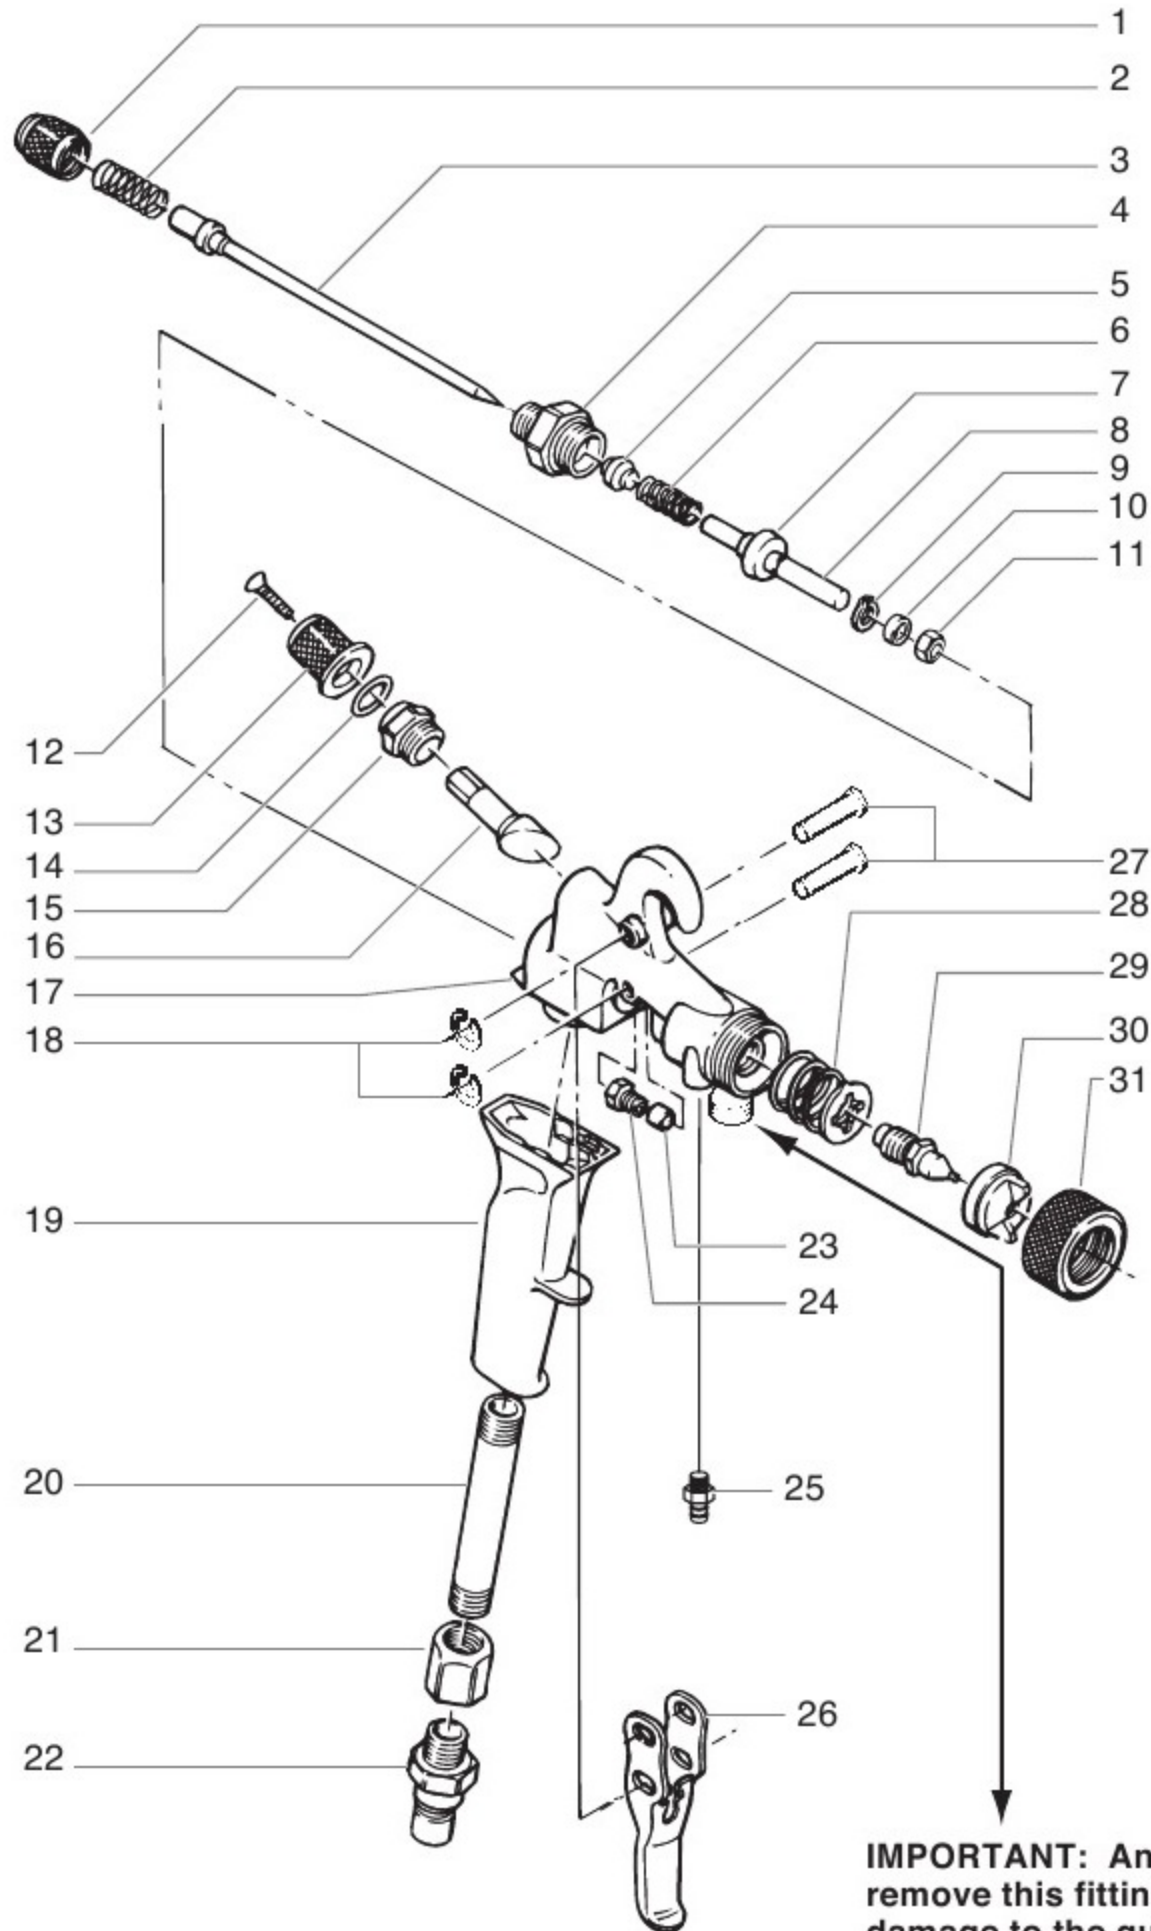

Turbine Pressure Feed Gun Parts List

(0277057)

IMPORTANT: Any attempt to remove this fitting will result in damage to the gun body and void the warranty. Fitting is included with body assembly.

IMPORTANT : Toute tentative de démontage de ce raccord endommage le corps de pistolet et annule la garantie. Le raccord est compris dans l'ensemble du corps.

IMPORTANTE: Cualquier intento de quitar este adaptador ocasionará que el cuerpo de la pistola se dañe y la garantía perderá su validez. El adaptador está incluido con el conjunto del cuerpo.