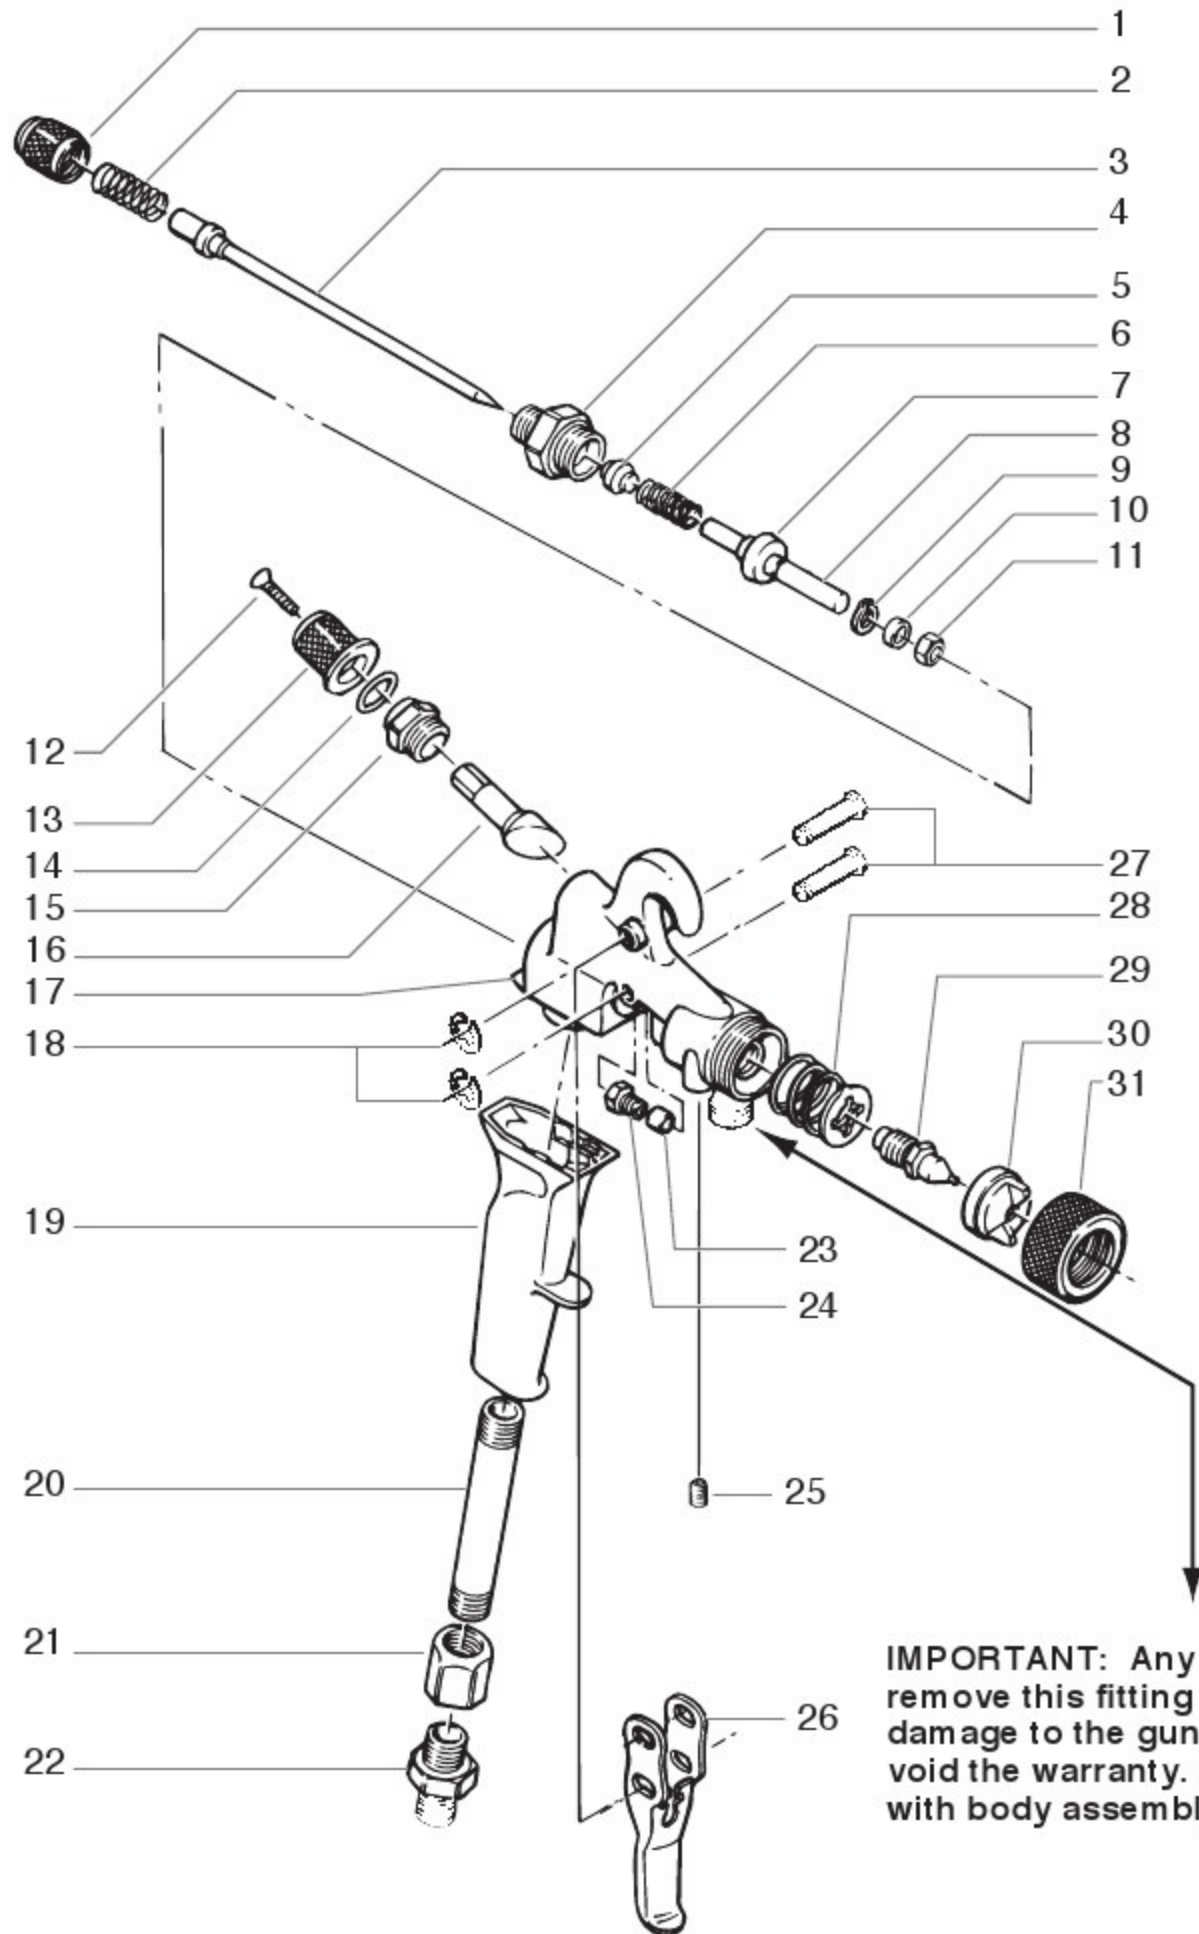

Compressor Pressure Feed Gun Parts List (0277088)

IMPORTANT: Any attempt to remove this fitting will result in damage to the gun body and void the warranty. Fitting is included with body assembly.

Item	Part No.	Description	Quantity
1	0277502	Material flow adjustment knob	1
2	0295575	Needle spring	1
3	0276453	Needle assembly #3	1
4	0277510	Material flow adjustment housing	1
5	0275501	Rear air valve seal	1
6	0275578	Air valve spring	1
7	0277486	Air valve seal	1
8	0277536	Threaded air valve	1
9	0277489	Air valve snap ring	1
10	0277488	Front air valve seal (included in body assembly)	1
11	9811119	Locking nut	1
12	9805205	Screw	1
13	0277491	Air flow adjustment knob	1
14	9894242	Wave spring washer	1
15	0277498	Air flow valve nut	1
16	0277493	Air flow valve	1
17	0277185	Body assembly	1
18	0277515	Retaining ring	2
19	0524953	Handle	1
20	0277481	Handle tube	1
21	0277480	Handle tube nut	1
22	0276424	Fitting	1
23	0275579	Needle packing	1
24	0277508	Needle packing adjustment nut	1
25	0275574	Set screw	1
26	0277468	Trigger	1
27	0277514	Trigger pin	2
28	0275250	Spring plate assembly	1
29	0276451	Air nozzle #3	1
30	0295642	Air cap #3A	1
31	0277507	Air cap ring	1