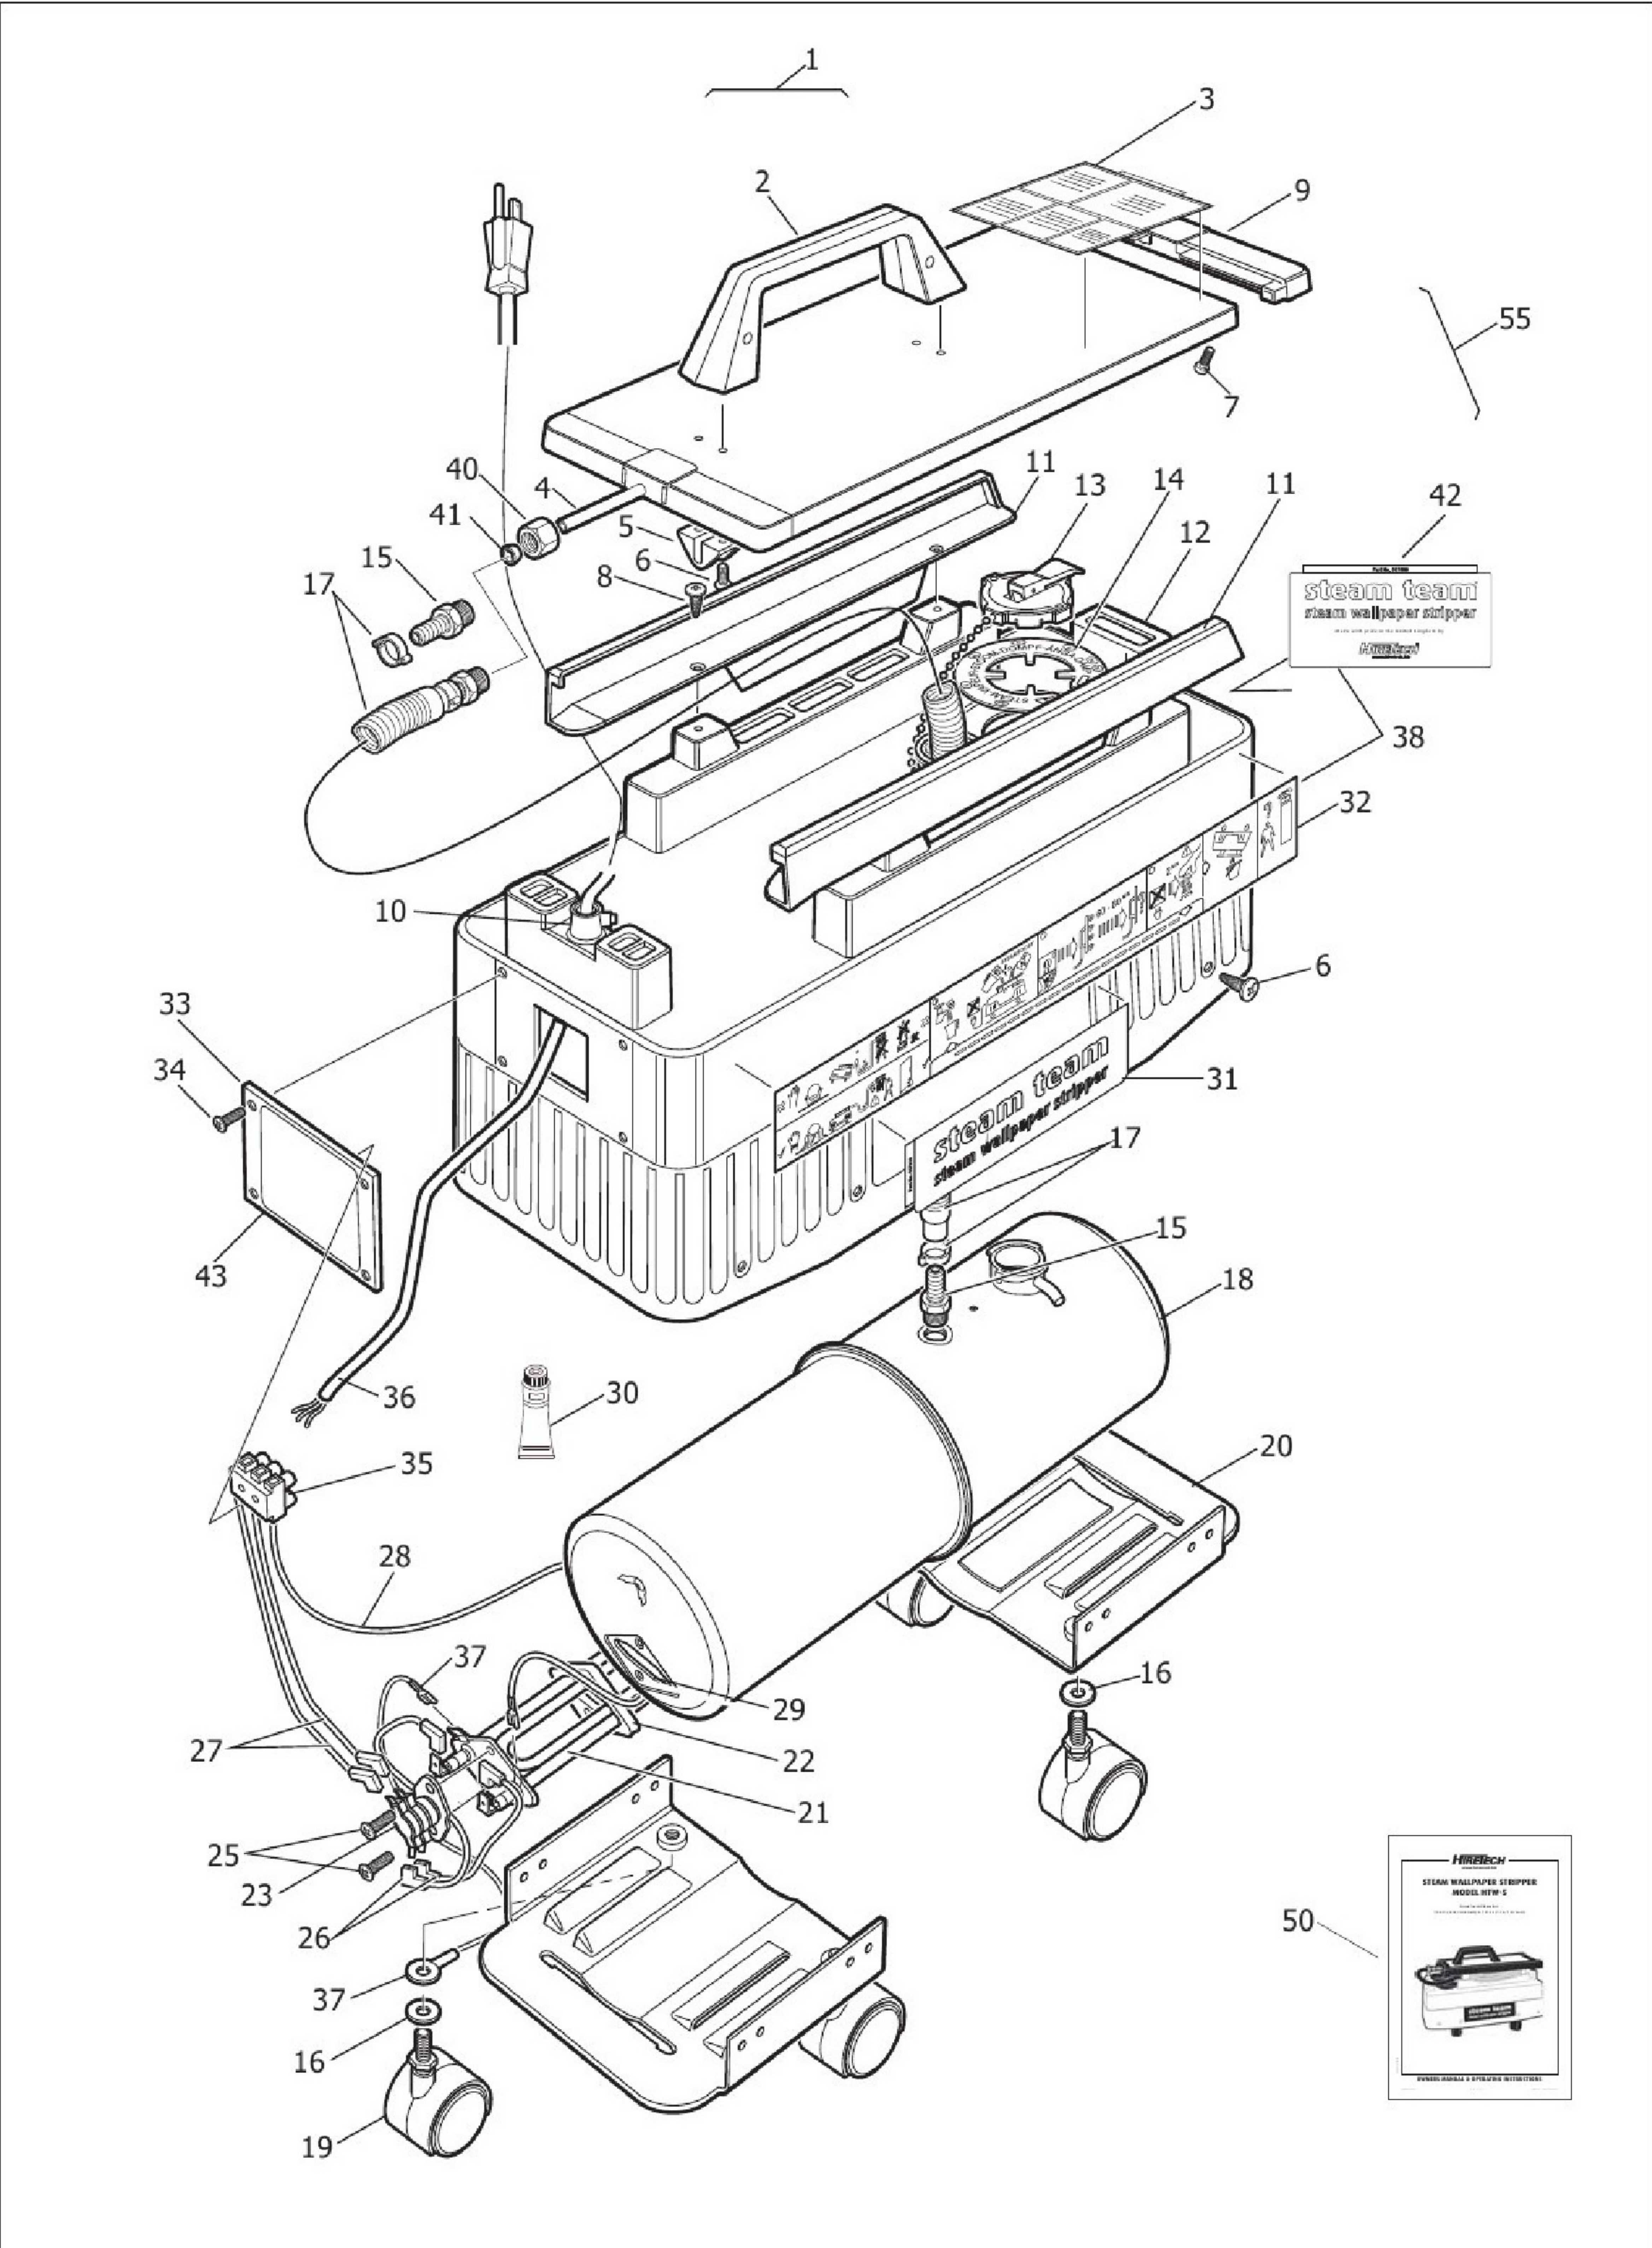

HIRETECH HTW-5 STEAM WALLPAPER STRIPPER PARTS DRAWING

Ref	PSTK	Quantity	Description	Ref	PSTK	Quantity	Description
1	007613	1	Steam Plate Complete	23	007638	1	Cut Out Kit
2	007609	1	Handle Assembly	23	007873	1	Cut Out
3	007610	1	Label Steam Plate	24	007874	1	Spacer Cut Out
4	007611	1	Tube Steam Plate	25	007640	2	Screw
5	007612	2	Bracket Steam Tube	26	007662	2	Lead Cut Out Heater
6	007642	12	Screw	27	007702	2	Lead Connector Block Cut Out
7	007614	4	Rivet	28	007880	1	Lead Connector Block Tank Earth
8	007645	4	Screw	29	007881	1	Lead Tank/Heater Earth
9	007636	2	End Caps Steam Plate	30	007633	1	Heat Sink Compound
10	007721	1	Strain Relief	31	007626	2	Label Product Name
11	007950	2	Rail Steam Plate Kit	31	007689	1	Label End Product Name
12	007708	1	Cover Tank Assembly	32	007876	2	Label Instructions
13	007884	1	Cap Filler and Chain	33	007700	1	Cover Access
14	007685	1	Label Steam Warning	34	007701	4	Screw
15	007655	1	Swivel Set	35	007705	1	Connector Block
16	007623	4	Spacer Castor	36	007714	1	Leads Main 110 Volt (NA)
17	007661	1	Hose Assembly	37	007710	1	Lead Heater Earth
18	007654	1	Tank Assembly	38	007507	1	Label Set
19	007624	4	Castor	40	007686	1	Nut Swivel
20	007683	2	Castor Bracket	41	007697	1	Olive Swivel
21	007632	1	Heater Element 110/120 Volt	43	007907	1	Data Plate 110 Volt (UK)
22	007637	1	Seal Heater	50	007716	1	Owners Manual & Instructions
				55	007965	1	Steam Plate & Rail Kit Complete