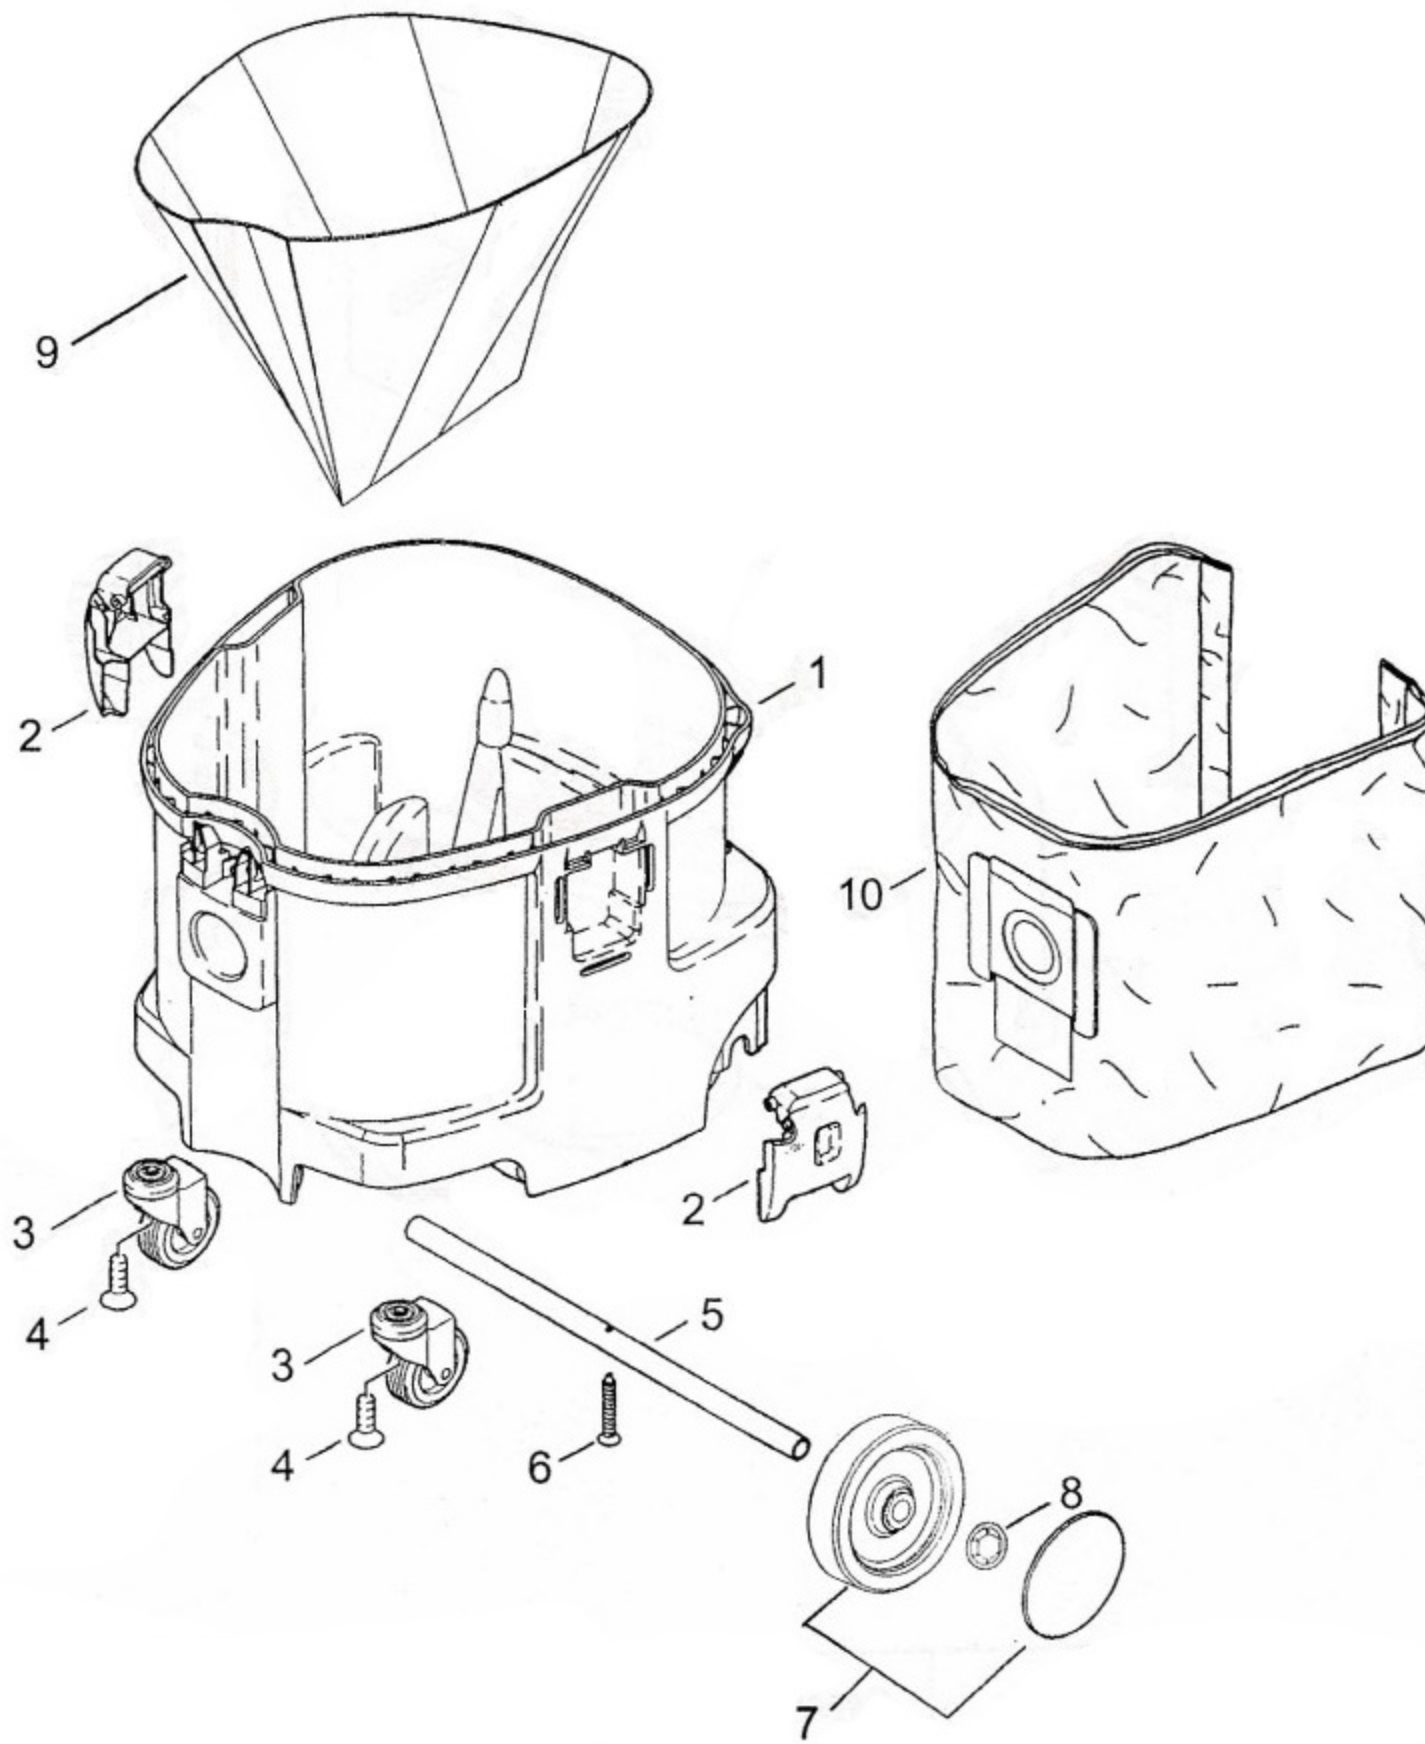

Clarke®

American Sanders

CAV12

Vacuum 12 US Gallon (45½ litre)

Parts Lists

04-03-2006

Ref.	Part No.	Description	Qty
1	302000703	Hood	1
2	302000638	Handle	1
3	909100084	Screw, M6 x 140	1
4	302000380	Cable Hook	1
5	302000378	Switch Box (Formerly 302000756)	1
6	302004035	Switch (Formerly 302000612)	1
7	18274	Screw, M4 x 12	1
8	909100231	Knob (Formerly 909100204)	1
9	9868	O-Ring, 10 x 2.5	1
10	302000382	Hose Hanger	1
11	302002531	Label, No Longer Available	1
Not Illustrated	302000435	Power Cable	1

CAV12

Assembly Drawing #2 04/06

Ref.	Part No.	Description	Qty
1	302000372	Base	1
2	302000637	Tank Gasket	1
3	302000460	Filter Gasket	1
4	26785	Vacuum Motor	1
5	26774	Carbon Brush Set	1
6	28875	Motor Bearing Ring Set	1
7	302000755	Terminal Block	1
8	302000371	Clamping Plate	1
9	302000373	Air Duct	1
10	47035	Sleeve	1
11	11256	Screw, 3.5 x 18	2
12	5697	Strap, 3 x 8 x 33	1
13	909100138	Screw, 5 x 20 MP	3
14	302000490	Filter Element	1
15	302000472	Filter Support	1
16	302000379	Deflector	1
17	61174	Static Strap	1
18	61156112	Filter Liner	1

04-03-2006

Ref.	Part No.	Description	Qty
1	302002528	Tank, CAV 1	1
2	302000349	Latch	2
3	302000682	Caster	2
4	909100164	Screw	2
5	302000636	Axle	1
6	909100085	Screw, 50 x 35	1
7	30637A	Wheel	2
8	53857A	Ring, Clamping	2
9	53856A	Tank Liner	1
10	302000527	Filter Bag (optional accessory 5 pcs.)	