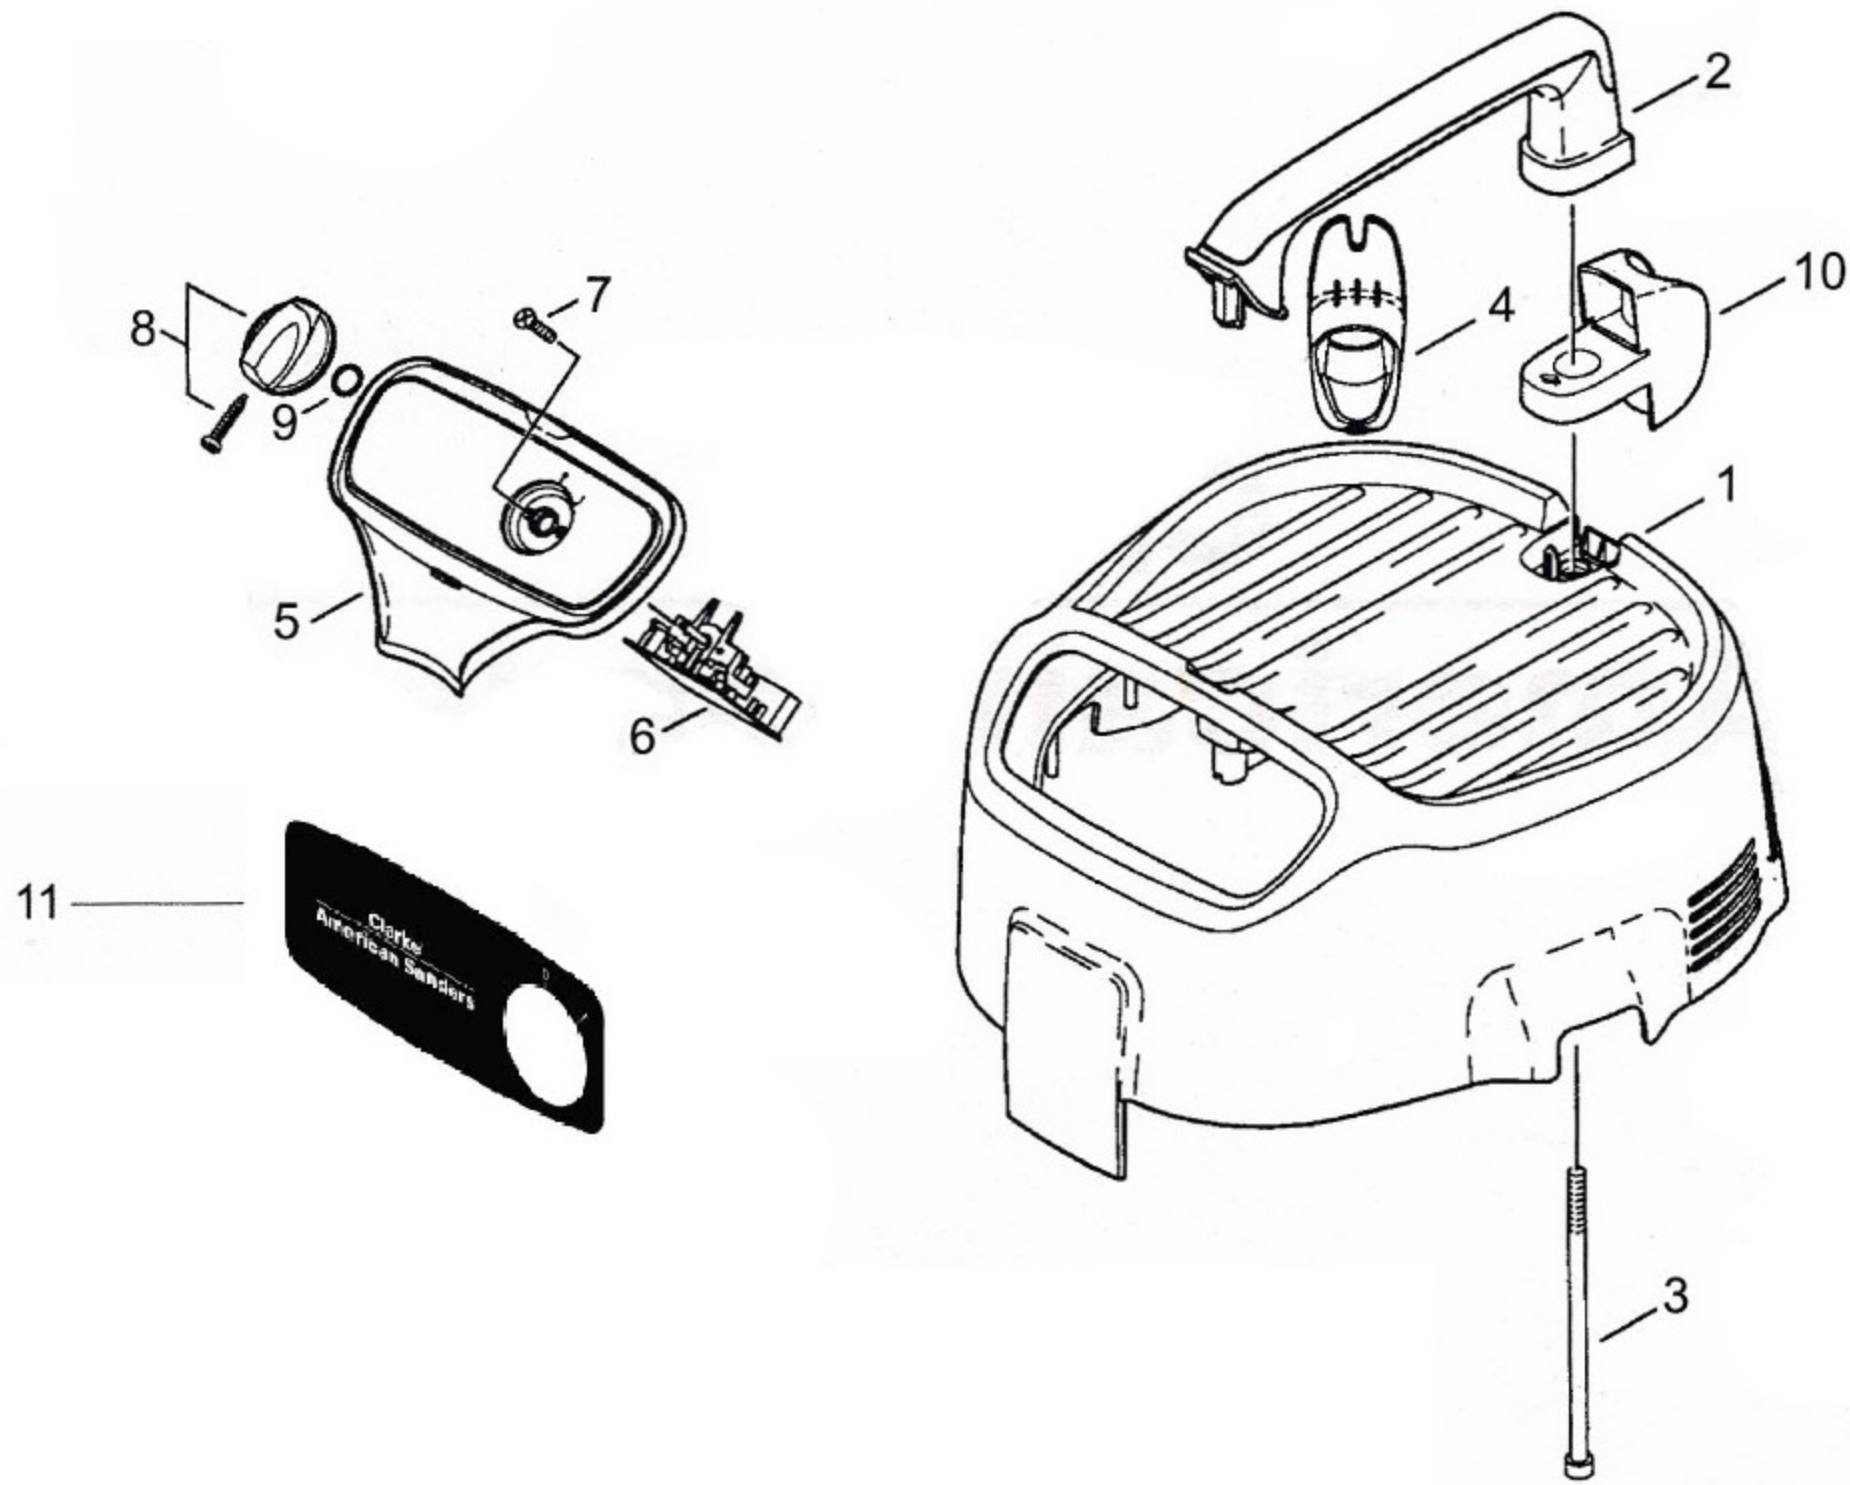

Clarke®

American Sanders

CAV12

Vacuum 12 US Gallon (45½ litre)

Parts Lists

04-03-2006

Ref.	Part No.	Description	Qty
1	302000703	Hood	1
2	302000638	Handle	1
3	909100084	Screw, M6 x 140	1
4	302000380	Cable Hook	1
5	302000378	Switch Box (Formerly 302000756)	1
6	302004035	Switch (Formerly 302000612)	1
7	18274	Screw, M4 x 12	1
8	909100231	Knob (Formerly 909100204)	1
9	9868	O-Ring, 10 x 2.5	1
10	302000382	Hose Hanger	1
11	302002531	Label, No Longer Available	1
Not Illustrated	302000435	Power Cable	1

CAV12

Assembly Drawing #2 04/06

Ref.	Part No.	Description	Qty
1	302000372	Base	1
2	302000637	Tank Gasket	1
3	302000460	Filter Gasket	1
4	26785	Vacuum Motor	1
5	26774	Carbon Brush Set	1
6	28875	Motor Bearing Ring Set	1
7	302000755	Terminal Block	1
8	302000371	Clamping Plate	1
9	302000373	Air Duct	1
10	47035	Sleeve	1
11	11256	Screw, 3.5 x 18	2
12	5697	Strap, 3 x 8 x 33	1
13	909100138	Screw, 5 x 20 MP	3
14	302000490	Filter Element	1
15	302000472	Filter Support	1
16	302000379	Deflector	1
17	61174	Static Strap	1
18	61156112	Filter Liner	1

04-03-2006

Ref.	Part No.	Description	Qty
1	302002528	Tank, CAV 1	1
2	302000349	Latch	2
3	302000682	Caster	2
4	909100164	Screw	2
5	302000636	Axle	1
6	909100085	Screw, 50 x 35	1
7	30637A	Wheel	2
8	53857A	Ring, Clamping	2
9	53856A	Tank Liner	1
10	302000527	Filter Bag (optional accessory 5 pcs.)	