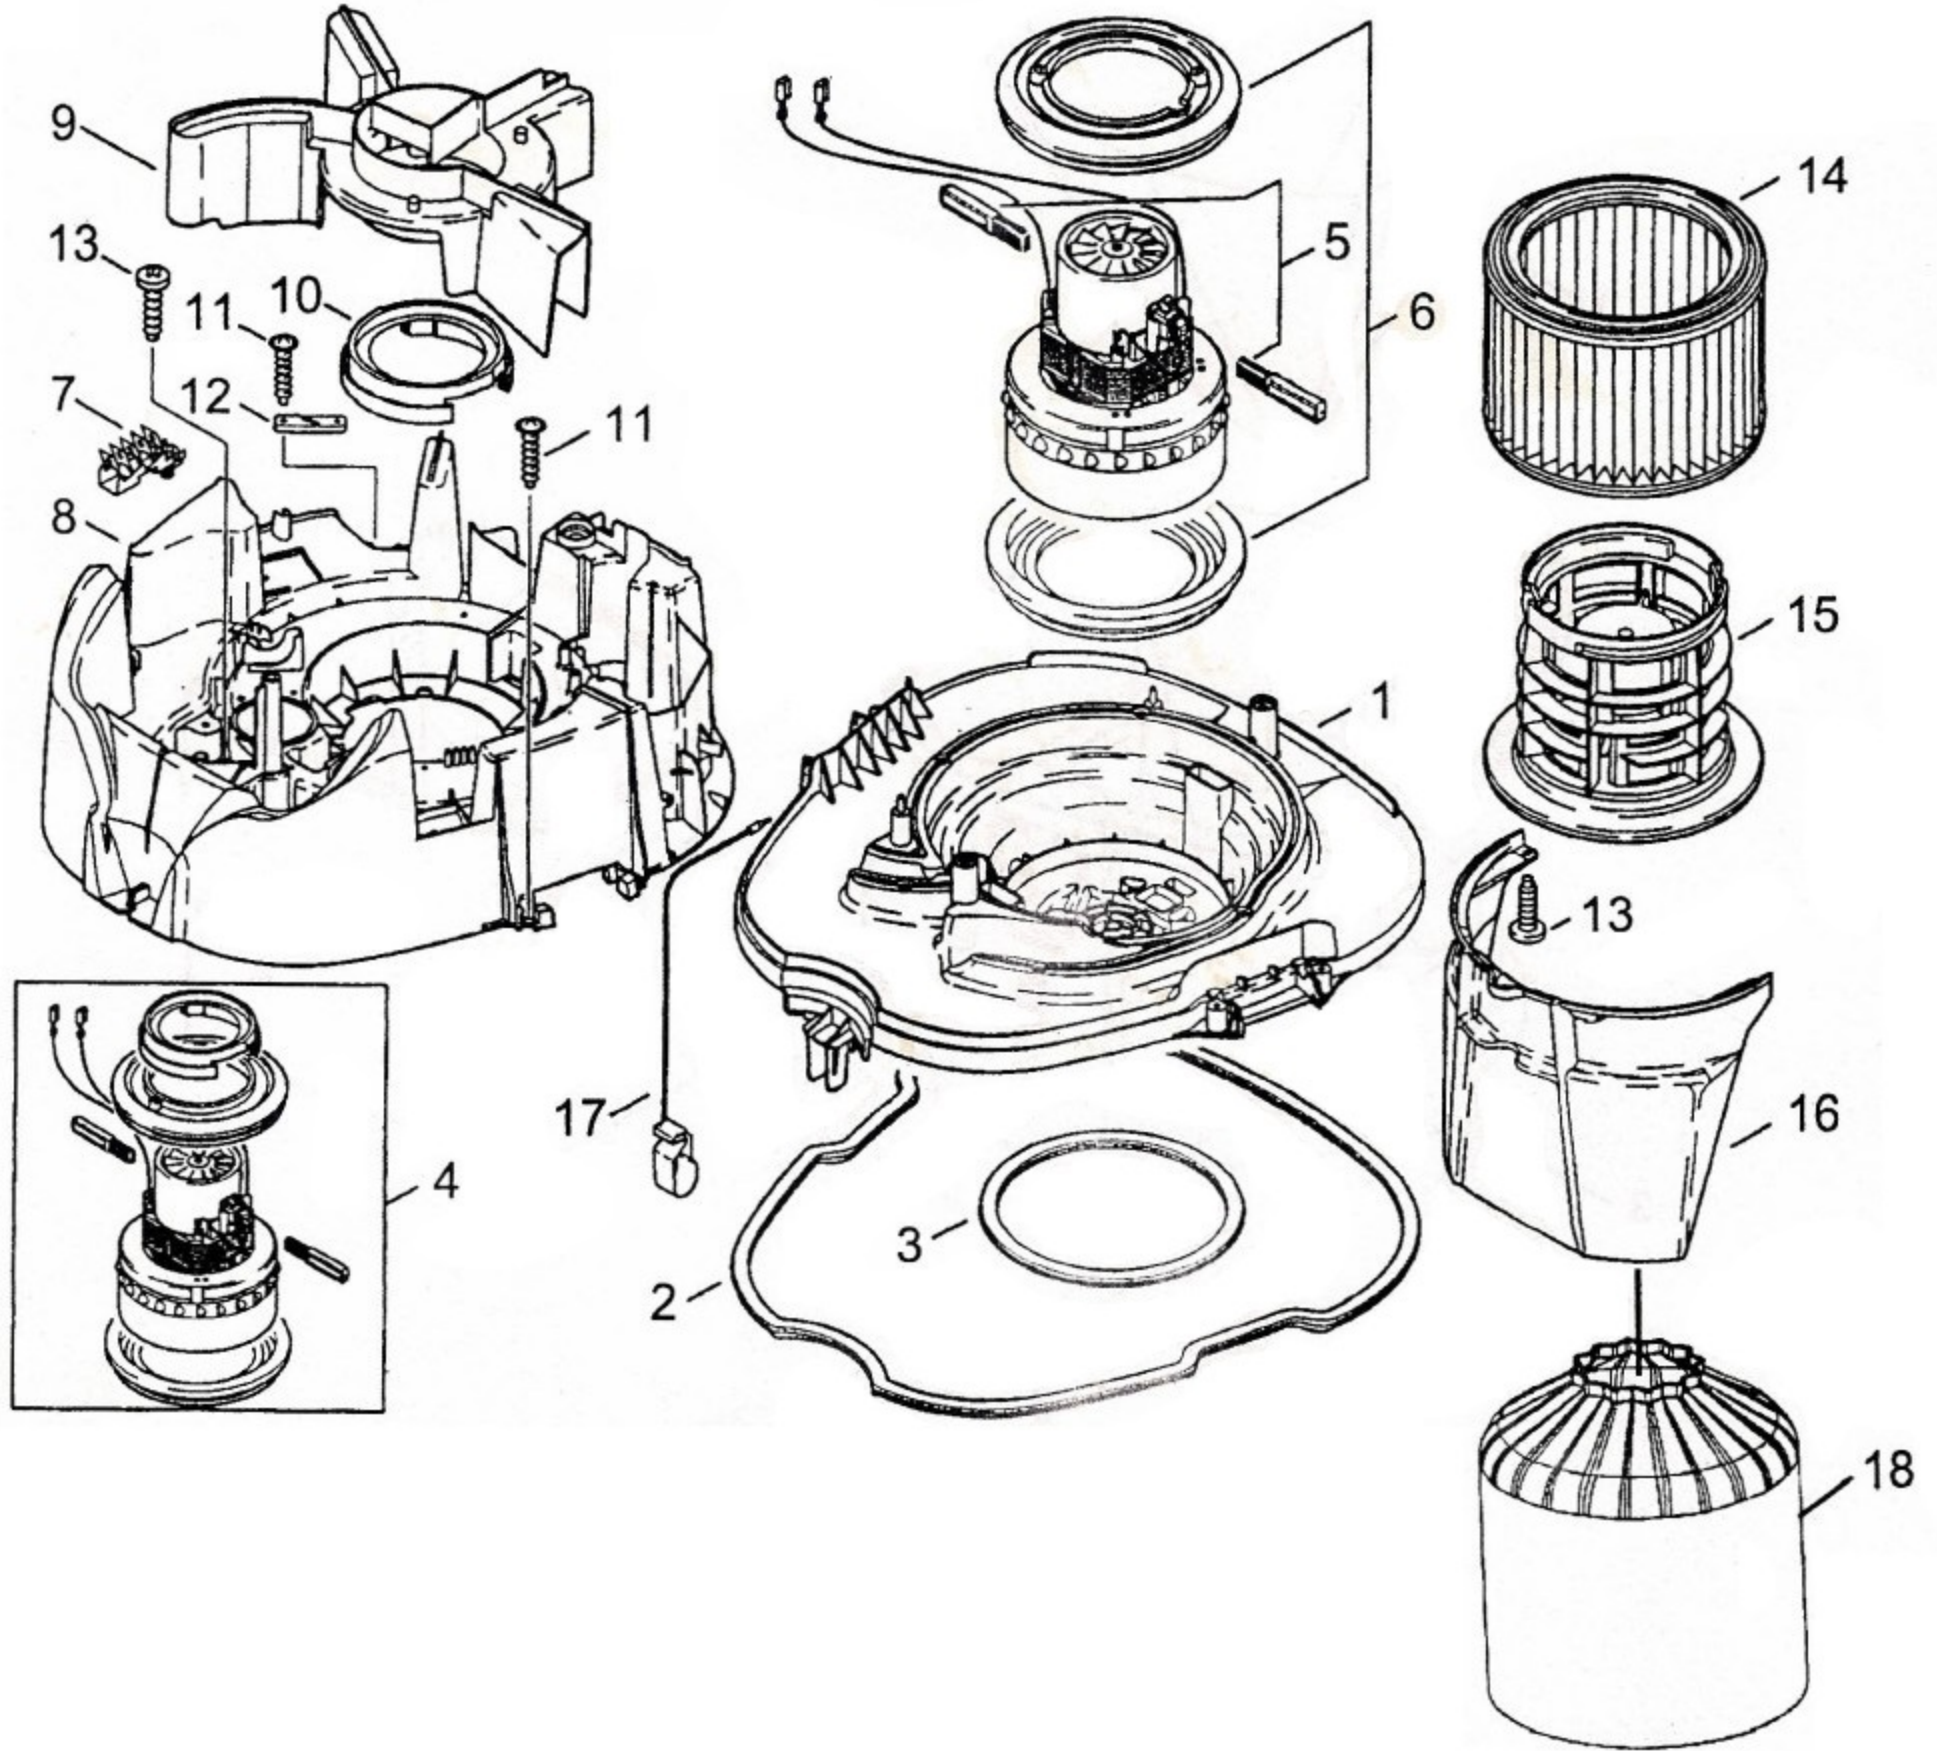

Clarke®

American Sanders

CAV12

Vacuum 12 US Gallon (45½ litre)

Parts Lists

04-03-2006

Ref.	Part No.	Description	Qty
1	302000703	Hood	1
2	302000638	Handle	1
3	909100084	Screw, M6 x 140	1
4	302000380	Cable Hook	1
5	302000378	Switch Box (Formerly 302000756)	1
6	302004035	Switch (Formerly 302000612)	1
7	18274	Screw, M4 x 12	1
8	909100231	Knob (Formerly 909100204)	1
9	9868	O-Ring, 10 x 2.5	1
10	302000382	Hose Hanger	1
11	302002531	Label, No Longer Available	1
Not Illustrated	302000435	Power Cable	1

CAV12

Assembly Drawing #2 04/06

Ref.	Part No.	Description	Qty
1	302000372	Base	1
2	302000637	Tank Gasket	1
3	302000460	Filter Gasket	1
4	26785	Vacuum Motor	1
5	26774	Carbon Brush Set	1
6	28875	Motor Bearing Ring Set	1
7	302000755	Terminal Block	1
8	302000371	Clamping Plate	1
9	302000373	Air Duct	1
10	47035	Sleeve	1
11	11256	Screw, 3.5 x 18	2
12	5697	Strap, 3 x 8 x 33	1
13	909100138	Screw, 5 x 20 MP	3
14	302000490	Filter Element	1
15	302000472	Filter Support	1
16	302000379	Deflector	1
17	61174	Static Strap	1
18	61156112	Filter Liner	1

04-03-2006

Ref.	Part No.	Description	Qty
1	302002528	Tank, CAV 1	1
2	302000349	Latch	2
3	302000682	Caster	2
4	909100164	Screw	2
5	302000636	Axle	1
6	909100085	Screw, 50 x 35	1
7	30637A	Wheel	2
8	53857A	Ring, Clamping	2
9	53856A	Tank Liner	1
10	302000527	Filter Bag (optional accessory 5 pcs.)	