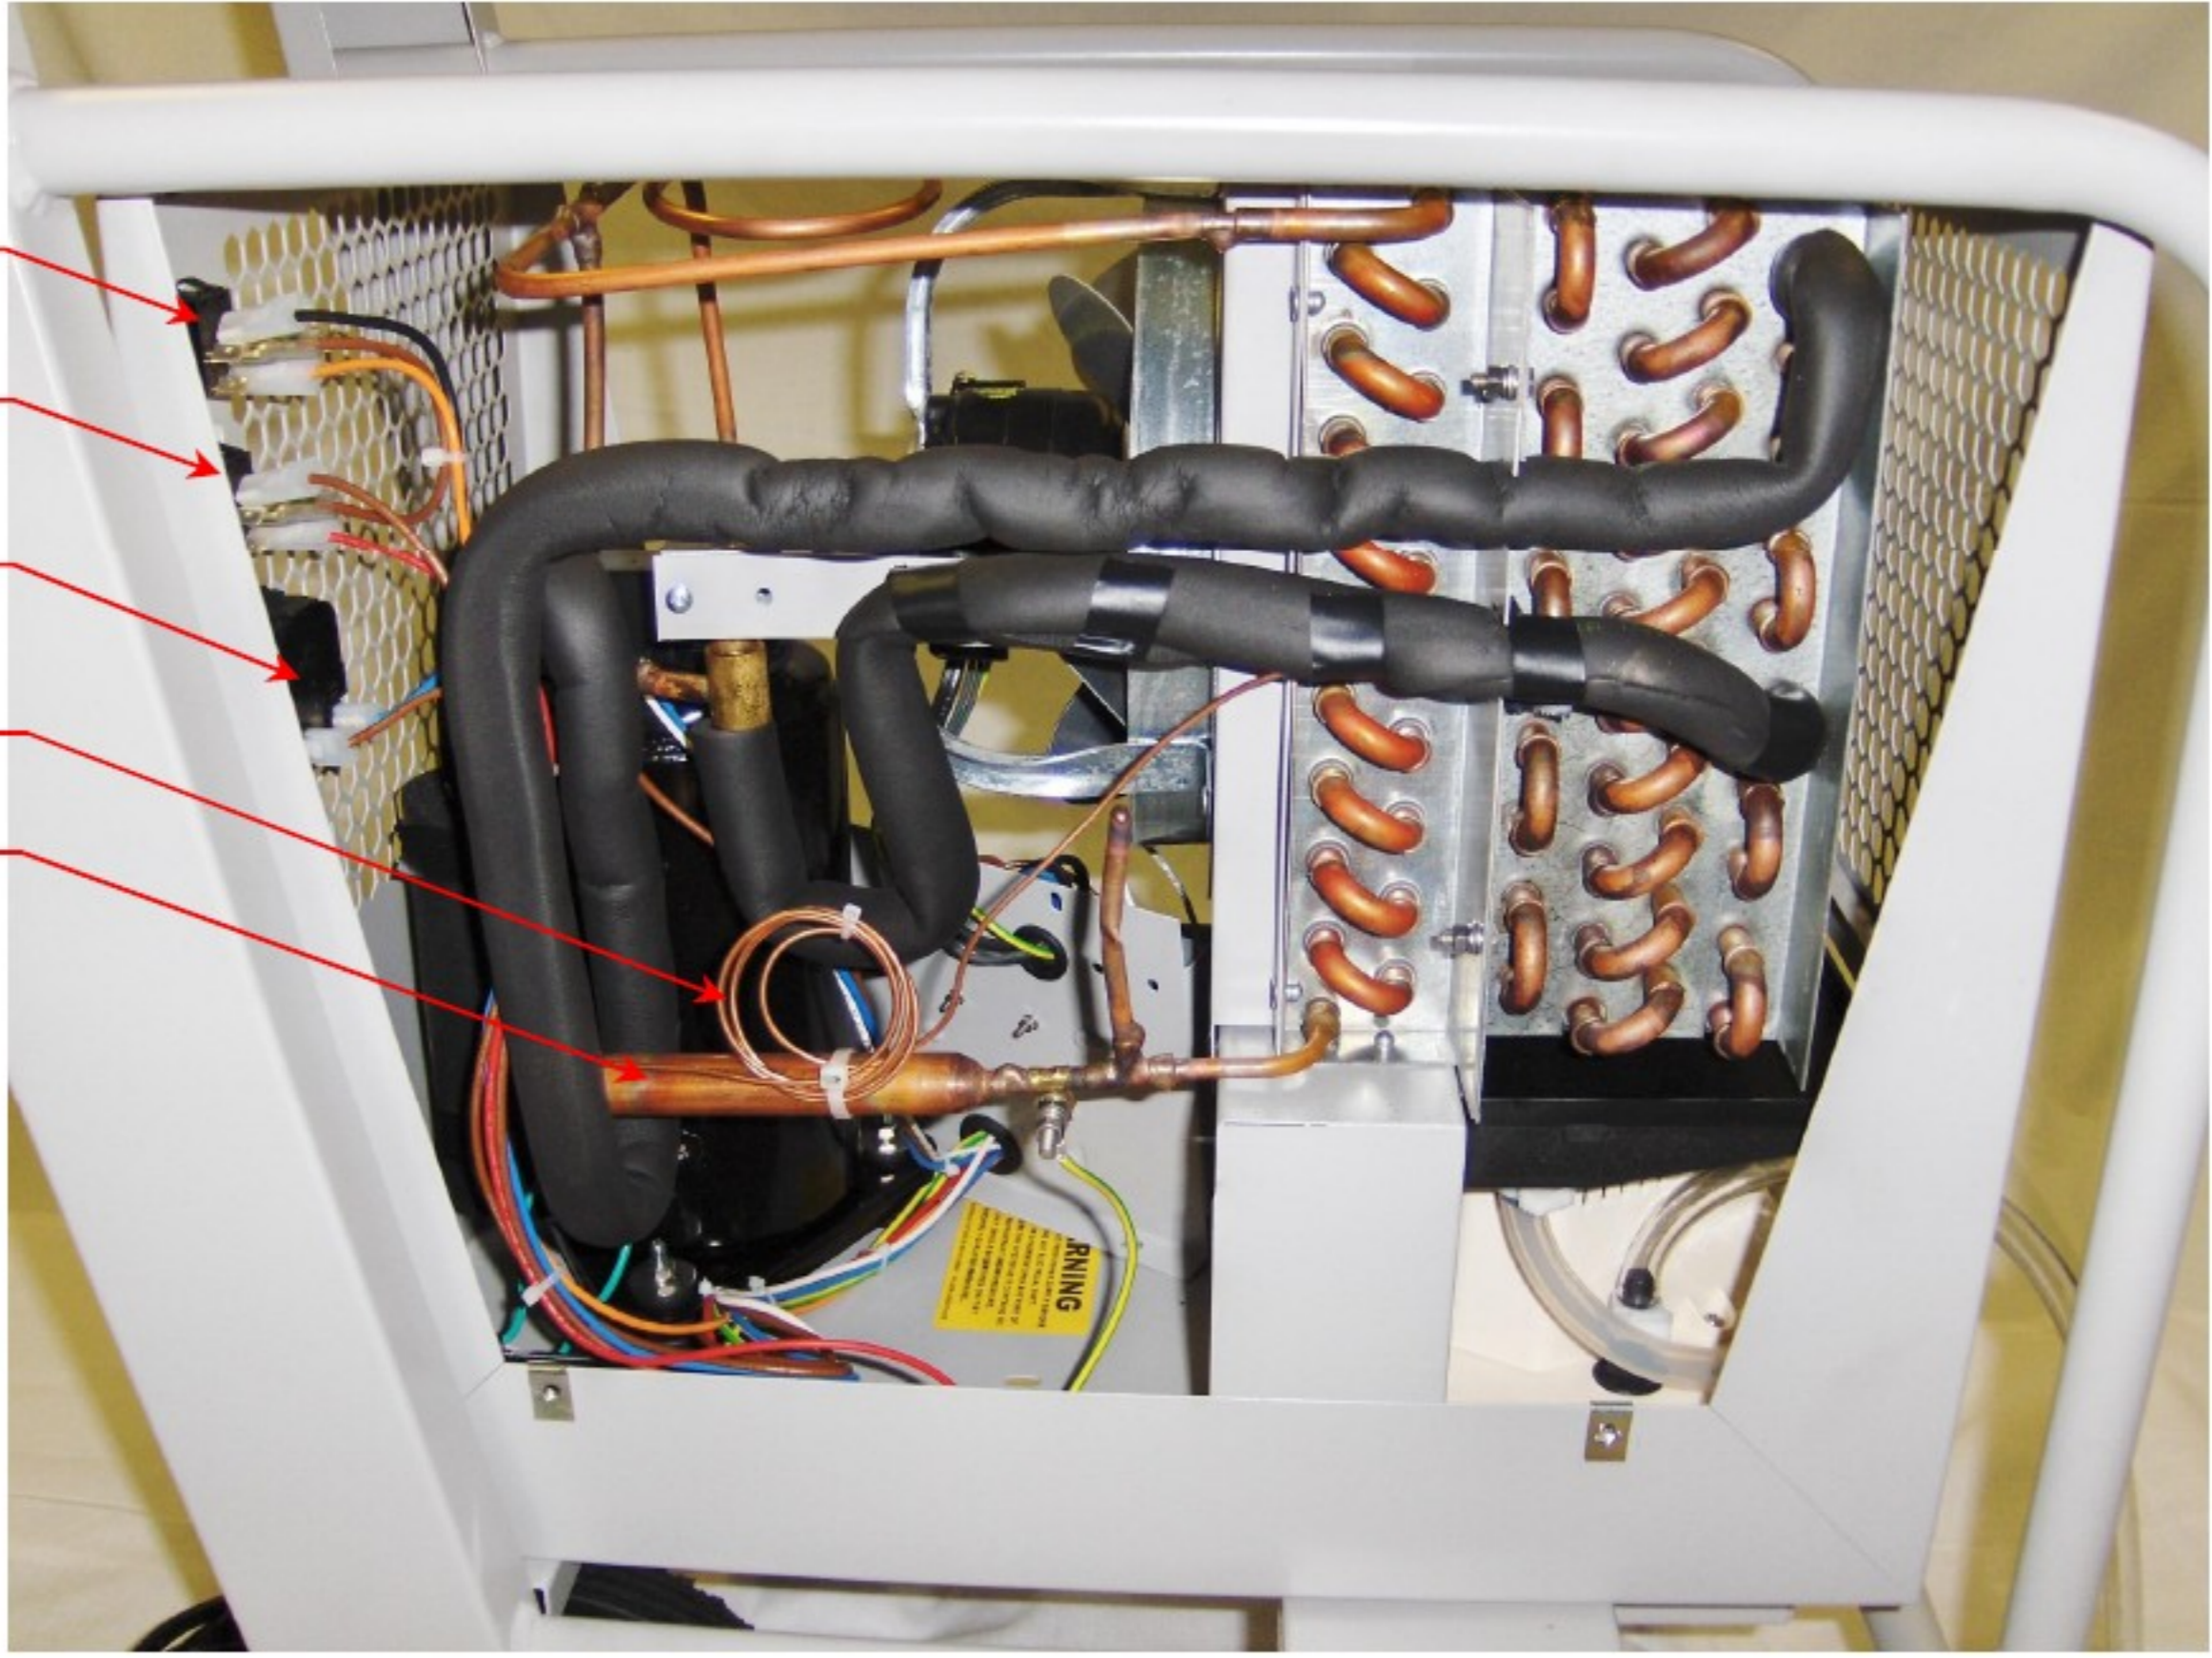

- 21
- 23
- 16
- 6
- 11

- 3
- 4
- 5
- 33

- 20
- 15
- 10
- 13
- 17
- 18
- 2
- 22