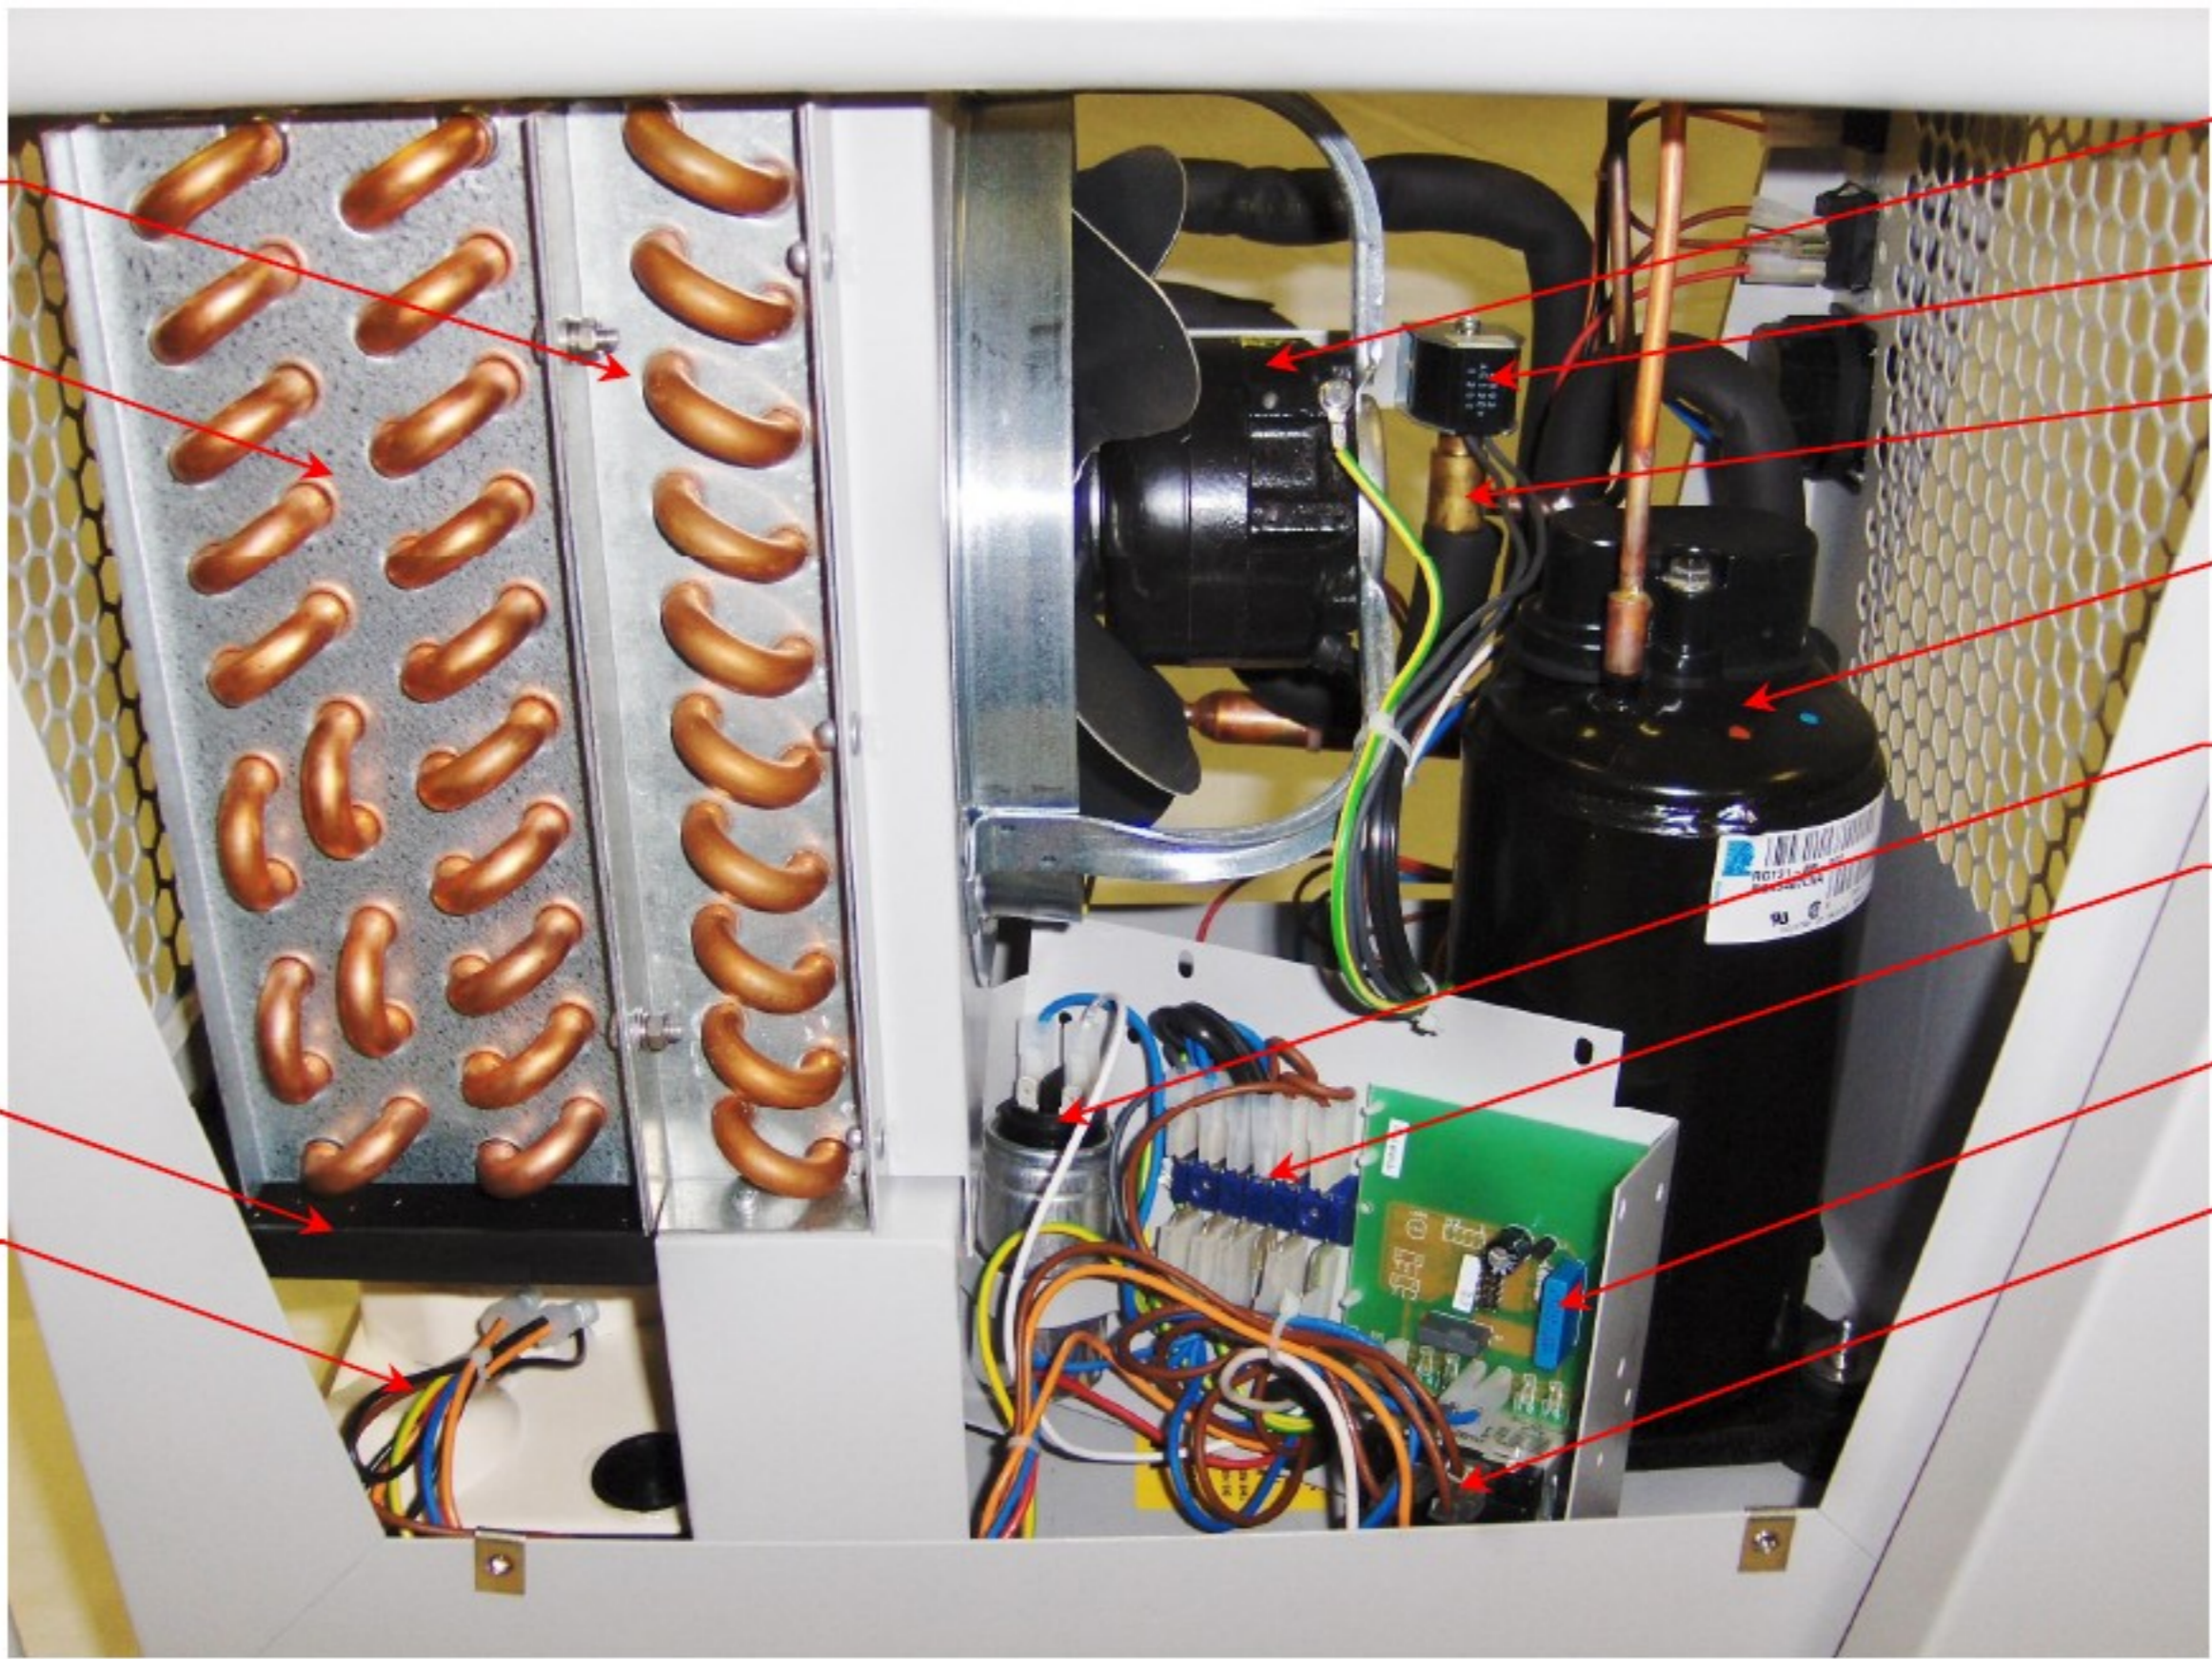

- 21
- 23
- 16
- 6
- 11

- 3
- 4
- 5
- 33

- 20
- 15
- 10
- 13
- 17
- 18
- 2
- 22