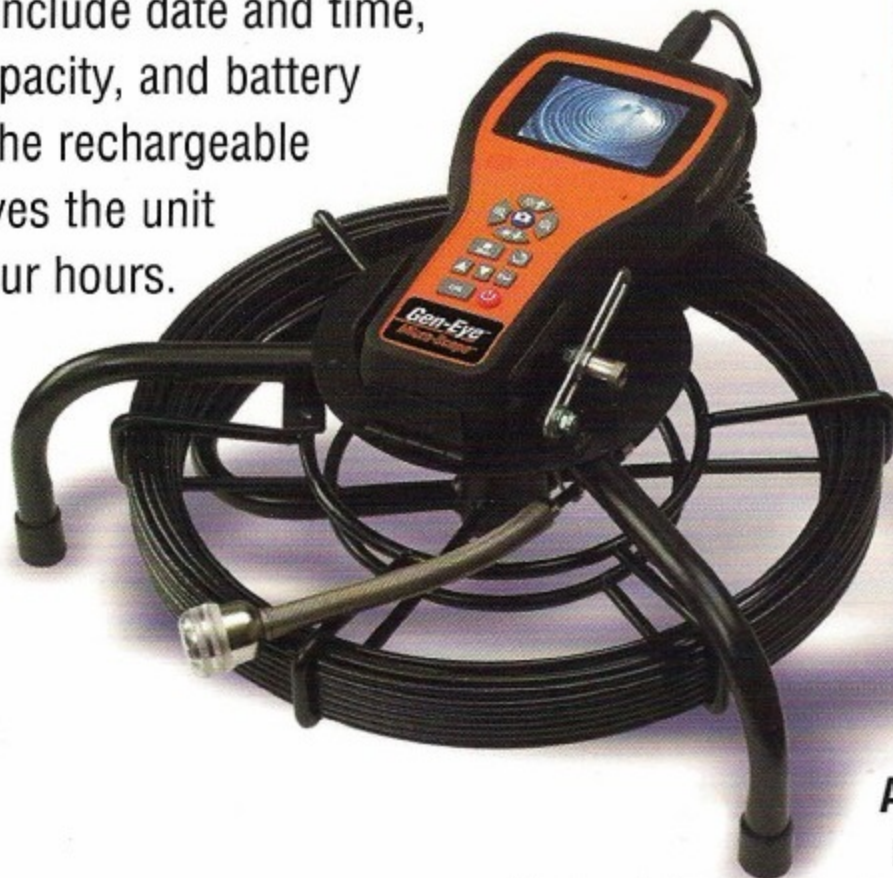

Gen-Eye Micro-Scope™

Video Inspection System

Put pipe inspection in the palm of your hand.

The Gen-Eye Micro-Scope™ handheld inspection tool has a bright, easy-to-see 3.5" LCD screen for crisp clear pictures. You can record photos or videos on the built-in SD card reader with one-touch record button for playback on the internal screen, TV, or laptop computer through a USB port.

The Micro-Scope™ reel carries up to 100 ft. of micro push rod with a color camera, giving you the ability to inspect 1-1/2" to 3" drain lines, and many toilet traps.

A 3 ft. probe rod with color camera lets you inspect in hard to reach places. Three adapters are included to improve your viewing angle or to retrieve objects. Probe extensions are available.

The Micro-Scope™ Command Module™ is loaded with lots of great stuff, including a digital zoom, rotatable picture, voice over recording capability, and LED brightness control. On-screen status indicators include date and time, SD card capacity, and battery strength. The rechargeable battery drives the unit for up to four hours.

A 3 ft. probe rod lets you inspect in hard to reach places, like duct work, furnaces, crawl spaces, and more.

Features:

- 3.5" LCD color monitor
- SD Card Reader to store stills or videos
- One touch record button
- On-Screen SD card capacity indicator
- LED brightness control
- Digital Zoom
- Picture rotate and mirror image buttons
- Internal microphone and speaker for voice over
- USB port to connect to computer
- Video-Out to connect to TV
- Internal battery lasts up to 4 hours
- On-Screen battery strength indicator
- On-Screen date and time
- 3 ft. probe rod and color camera with 6 LED's
- 3 probe attachments – 45 deg. mirror, magnet and hook
- Rubber bumper protects Command Module on the job
- Open Reel with adjustable monitor mount to give you the best viewing angle
- Carries up to 100 ft. of micro-push rod and color camera with 12 LED's
- Ability to inspect 1-1/2" through 3" drain lines, and many toilet traps