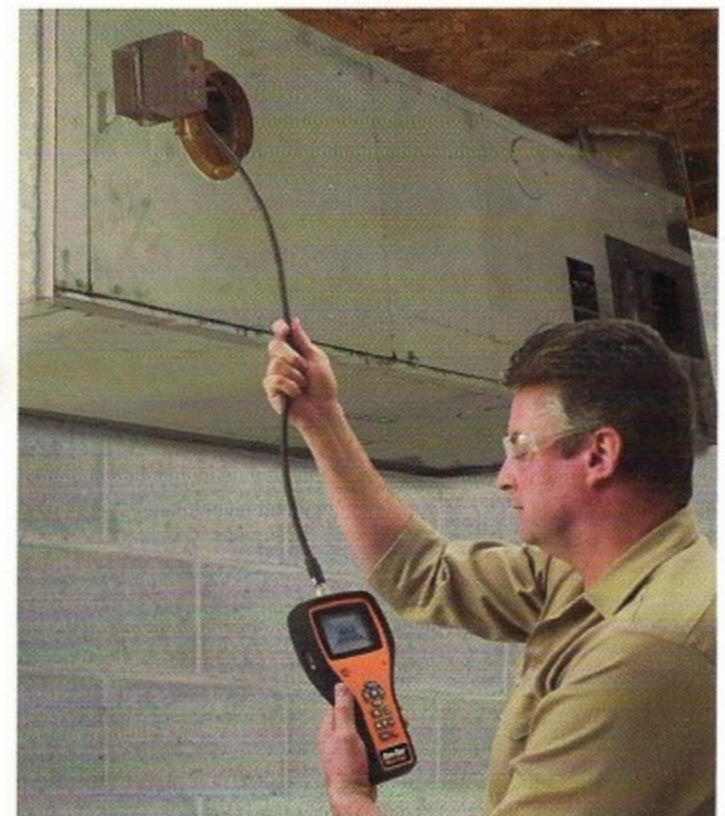

Gen-Eye Micro-Scope™

Video Inspection System

Put pipe inspection in the palm of your hand.

The Gen-Eye Micro-Scope™ handheld inspection tool has a bright, easy-to-see 3.5" LCD screen for crisp clear pictures. You can record photos or videos on the built-in SD card reader with one-touch record button for playback on the internal screen, TV, or laptop computer through a USB port.

The Micro-Scope™ reel carries up to 100 ft. of micro push rod with a color camera, giving you the ability to inspect 1-1/2" to 3" drain lines, and many toilet traps.

A 3 ft. probe rod with color camera lets you inspect in hard to reach places. Three adapters are included to improve your viewing angle or to retrieve objects. Probe extensions are available.

The Micro-Scope™ Command Module™ is loaded with lots of great stuff, including a digital zoom, rotatable picture, voice over recording capability, and LED brightness control. On-screen status indicators include date and time, SD card capacity, and battery strength. The rechargeable battery drives the unit for up to four hours.

A 3 ft. probe rod lets you inspect in hard to reach places, like duct work, furnaces, crawl spaces, and more.

Features:

- 3.5" LCD color monitor
- SD Card Reader to store stills or videos
- One touch record button
- On-Screen SD card capacity indicator
- LED brightness control
- Digital Zoom
- Picture rotate and mirror image buttons
- Internal microphone and speaker for voice over
- USB port to connect to computer
- Video-Out to connect to TV
- Internal battery lasts up to 4 hours
- On-Screen battery strength indicator
- On-Screen date and time
- 3 ft. probe rod and color camera with 6 LED's
- 3 probe attachments – 45 deg. mirror, magnet and hook
- Rubber bumper protects Command Module on the job
- Open Reel with adjustable monitor mount to give you the best viewing angle
- Carries up to 100 ft. of micro-push rod and color camera with 12 LED's
- Ability to inspect 1-1/2" through 3" drain lines, and many toilet traps