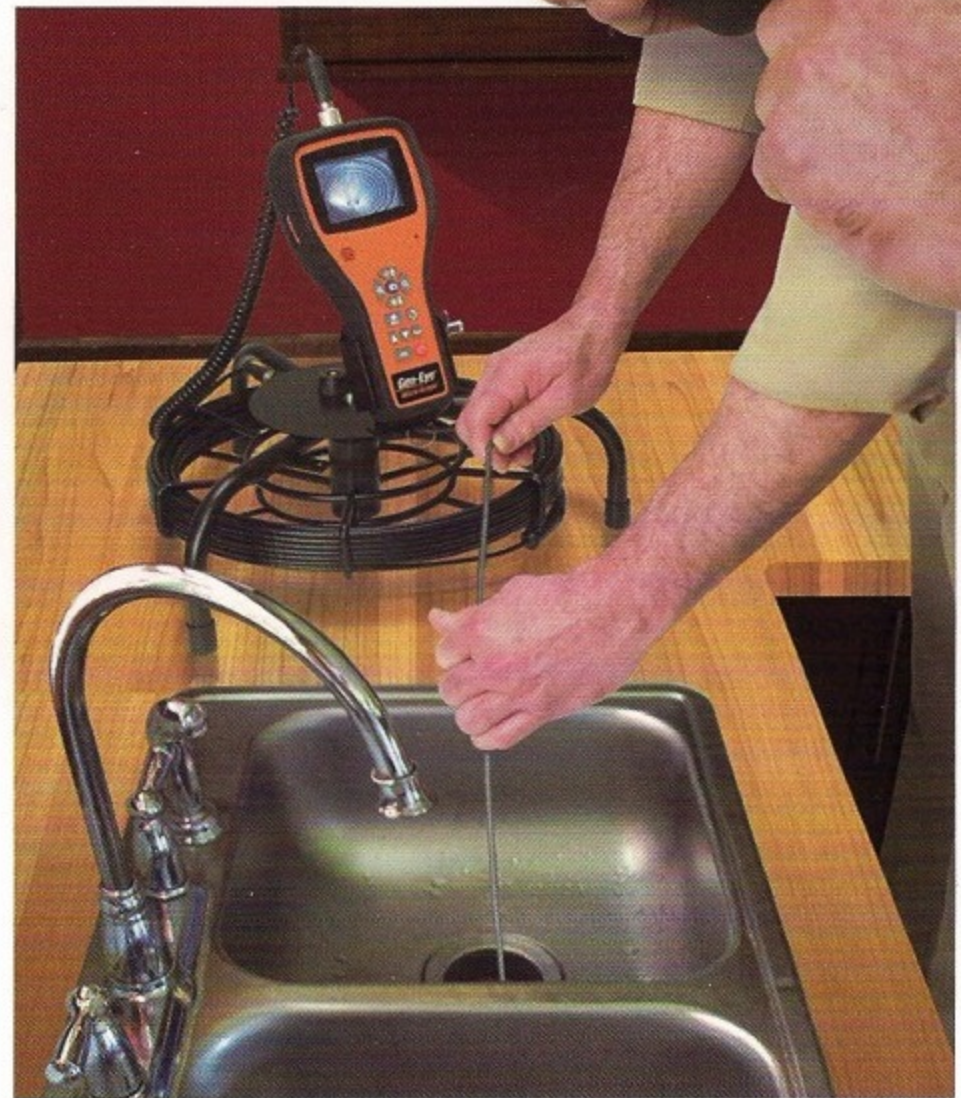

Gen-Eye Micro-Scope™

Video Inspection System

Put pipe inspection in the palm of your hand.

The Gen-Eye Micro-Scope™ handheld inspection tool has a bright, easy-to-see 3.5" LCD screen for crisp clear pictures. You can record photos or videos on the built-in SD card reader with one-touch record button for playback on the internal screen, TV, or laptop computer through a USB port.

The Micro-Scope™ reel carries up to 100 ft. of micro push rod with a color camera, giving you the ability to inspect 1-1/2" to 3" drain lines, and many toilet traps.

A 3 ft. probe rod with color camera lets you inspect in hard to reach places. Three adapters are included to improve your viewing angle or to retrieve objects. Probe extensions are available.

The Micro-Scope™ Command Module™ is loaded with lots of great stuff, including a digital zoom, rotatable picture, voice over recording capability, and LED brightness control. On-screen status indicators include date and time, SD card capacity, and battery strength. The rechargeable battery drives the unit for up to four hours.

A 3 ft. probe rod lets you inspect in hard to reach places, like duct work, furnaces, crawl spaces, and more.

Features:

- 3.5" LCD color monitor
- SD Card Reader to store stills or videos
- One touch record button
- On-Screen SD card capacity indicator
- LED brightness control
- Digital Zoom
- Picture rotate and mirror image buttons
- Internal microphone and speaker for voice over
- USB port to connect to computer
- Video-Out to connect to TV
- Internal battery lasts up to 4 hours
- On-Screen battery strength indicator
- On-Screen date and time
- 3 ft. probe rod and color camera with 6 LED's
- 3 probe attachments – 45 deg. mirror, magnet and hook
- Rubber bumper protects Command Module on the job
- Open Reel with adjustable monitor mount to give you the best viewing angle
- Carries up to 100 ft. of micro-push rod and color camera with 12 LED's
- Ability to inspect 1-1/2" through 3" drain lines, and many toilet traps